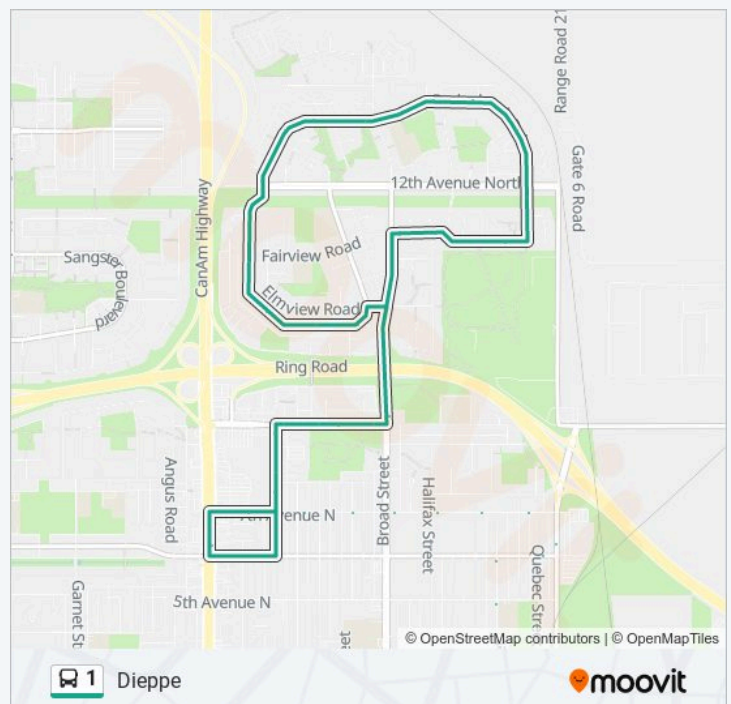

Sunday	00:31 - 18:49
Monday	06:00 - 23:50
Tuesday	00:10 - 23:50
Wednesday	00:10 - 23:50
Thursday	00:10 - 23:50
Friday	00:10 - 23:50
Saturday	00:10 - 23:46

**1 bus Info**

**Direction:** Dieppe

**Stops:** 85

**Trip Duration:** 51 min

**Line Summary:**

Elmview Rd @ Broad St (Eb)

9th Ave N @ Broad St (Wb)

9th Ave N @ Kleisinger Cr (Wb)

Lorne St @ 9th Ave N (Sb)

Lorne St @ 8th Ave N (Sb)

Albert St @ 6th Ave N (Nb)