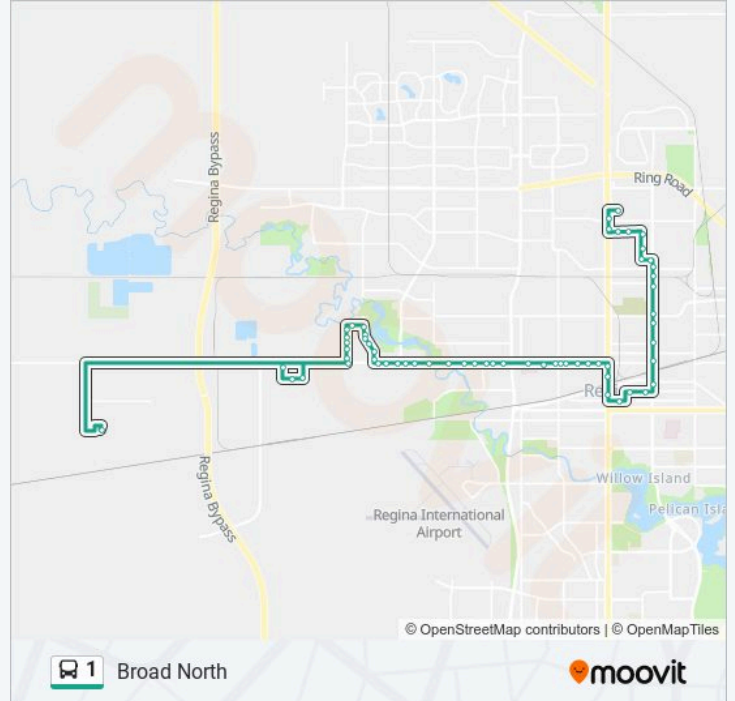

Dewdney Ave @ Empress St (Eb)

Dewdney Ave @ Royal St (Eb)

Dewdney Ave @ Hewitt Pl (Eb)

Dewdney Ave @ York St (Eb)

Dewdney Ave @ Wascana St (Eb)

Dewdney Ave @ Princess St (Eb)

Dewdney Ave @ Argyle St (Eb)

Dewdney Ave @ Elphinstone St (Eb)

11th Ave @ Cornwall St (Eb)

11th Ave @ Hamilton St (Eb)

Broad St @ Saskatchewan Dr (Nb)

Broad St @ Dewdney Ave (Nb)

Broad St @ 7th Ave (Nb)

Broad St @ 5th Ave (Nb)

Broad St @ 4th Ave (Nb)

Broad St @ 1st Ave (Nb)

Broad St @ 1st Ave N (Nb)

Broad St @ 1st Ave N (Nb)

2nd Ave N @ Broad St (Wb)

Hamilton St @ 2nd Ave N (Nb)

Hamilton St @ 3rd Ave N (Nb)

Hamilton St @ 5th Ave N (Nb)

5th Ave N @ Cornwall St (Wb)

5th Ave N @ Smith St (Wb)

Albert St @ 5th Ave N (Nb)

Albert St @ 6th Ave N (Nb)

7th Ave N @ Smith St (Eb)

**Direction: Dieppe**

85 stops

[VIEW LINE SCHEDULE](#)

7th Ave N @ Smith St (Eb)

Lorne St @ 8th Ave N (Nb)