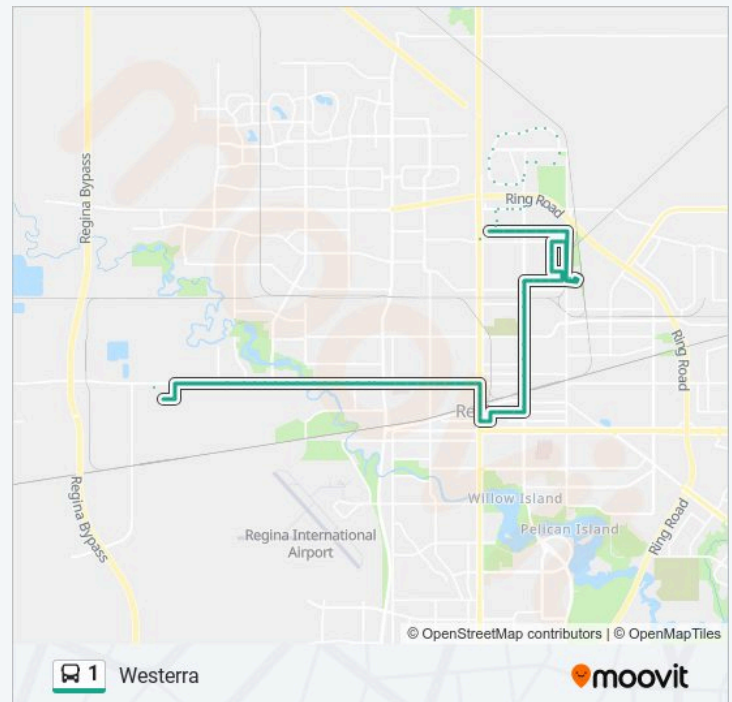

**Direction: Westerra**

85 stops

**1 bus Time Schedule**

Westerra Route Timetable:

7th Ave N @ Smith St (Eb)  
 Lorne St @ 8th Ave N (Nb)  
 9th Ave N @ Lorne St (Eb)  
 9th Ave N @ Kleisinger Cr (Eb)  
 Broad St @ 9th Ave N (Nb)  
 Broad St @ Elmview Rd (Nb)  
 Fairview Rd @ Broad St (Eb)  
 Fairview Rd @ Lloyd Cr (Eb)  
 Bothwell Cr @ Aitken Cr (Eb)  
 Sturdy St @ 12th Ave N (Nb)  
 Rodenbush Dr @ Andrews Cr (Nb)  
 Rodenbush Dr @ Cullum Pl (Wb)  
 Rodenbush Dr @ Fairview Rd (Wb)  
 Rodenbush Dr @ Kowalchuck Cr (Wb)  
 Rodenbush Dr @ Broad St (Wb)  
 Rodenbush Dr @ Brandon Cr (Wb)  
 Rodenbush Dr @ Basin Cr (Sb)  
 Rodenbush Dr @ 12th Ave N (Sb)  
 Upland Dr @ Carmichael Rd (Sb)  
 Upland Dr @ Fairview Rd (Sb)  
 Upland Dr @ Spruceview Rd (Eb)  
 Upland Dr @ Willowview Rd (Eb)  
 Upland Dr @ Oakview Rd (Eb)  
 Elmview Rd @ Broad St (Eb)  
 9th Ave N @ Broad St (Wb)  
 9th Ave N @ Kleisinger Cr (Wb)  
 Lorne St @ 9th Ave N (Sb)  
 Lorne St @ 8th Ave N (Sb)  
 Albert St @ 6th Ave N (Nb)  
 7th Ave N @ Smith St (Eb)  
 7th Ave N @ Cornwall St (Eb)

Sunday	Not Operational
Monday	05:49 - 21:50
Tuesday	05:49 - 21:50
Wednesday	05:49 - 21:50
Thursday	05:49 - 21:50
Friday	05:49 - 21:50
Saturday	Not Operational

**1 bus Info****Direction:** Westerra**Stops:** 85**Trip Duration:** 56 min**Line Summary:**

7th Ave N @ Hamilton St (Eb)

7th Ave N @ Broad St (Eb)

7th Ave N @ Halifax St (Eb)

7th Ave N @ Ottawa St (Eb)

7th Ave N @ Montreal St (Eb)

Winnipeg St @ 6th Ave N (Sb)

6th Ave N @ Winnipeg St (Wb)

Toronto St @ 6th Ave N (Sb)