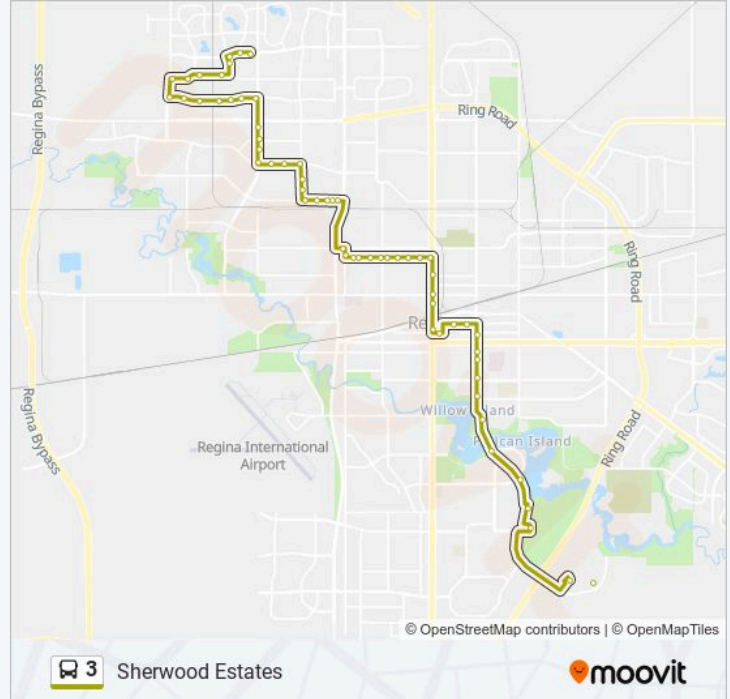

### 3 bus Info

**Direction:** Sherwood Estates

**Stops:** 59

**Trip Duration:** 54 min

**Line Summary:**

5th Ave @ Robinson St (Wb)

5th Ave @ Garnet St (Wb)

5th Ave @ Montague St (Wb)

Mccarthy Blvd @ Sherwood Dr (Nb)

Mccarthy Blvd @ Krivel Cr (Nb)

Mccarthy Blvd @ 7th Ave N (Nb)

Mccarthy Blvd @ Irvin Cres (Nb)

Rink Ave @ Mccarthy Blvd (Wb)

Rink Ave @ Burgess St (Wb)

Rink Ave @ Fyfe St (Wb)

Rink Ave @ Markwell Dr (Wb)

Rink Ave @ Kelsey St (Wb)

Rink Ave @ Nelles St (Wb)

Rink Ave @ Courtney St (Wb)

Dalgliesh Dr @ Courtney St (Eb)

Dalgliesh Dr @ Vanier Dr (Eb)

Dalgliesh Dr @ Battel St (Eb)

Dalgliesh Dr @ Landsdowne Dr (Eb)

Devonshire Dr @ Hopkins Cr (Nb)

Rochdale Blvd @ Devonshire Dr (Eb)

Rochdale Blvd @ Radway St (Eb)

Rochdale Blvd @ Sherwood Mall (Eb)

**Direction: University**

55 stops

[VIEW LINE SCHEDULE](#)

Rochdale Blvd @ Sherwood Mall (Eb)