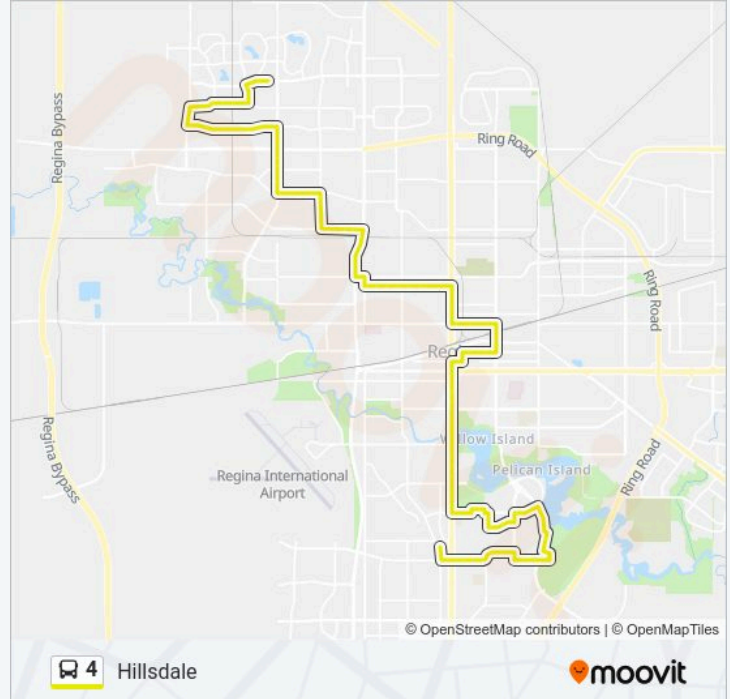

Direction: Hillsdale

80 stops

[VIEW LINE SCHEDULE](#)

- Rochdale Blvd @ Lakewood Crt (Wb)
- Rochdale Blvd @ Radway St (Wb)
- Rochdale Blvd @ Engle Dr (Wb)
- Devonshire Dr @ Rochdale Blvd (Sb)
- Dalgliesh Dr @ Devonshire Dr (Wb)
- Dalgliesh Dr @ Heffernan Dr (Wb)
- Dalgliesh Dr @ Swainson St (Wb)
- Dalgliesh Dr @ Arnason St (Wb)
- Dalgliesh Dr @ Courtney St (Wb)
- Rink Ave @ Courtney St (Eb)
- Rink Ave @ Nelles St (Eb)
- Rink Ave @ Church Dr (Eb)
- Rink Ave @ Markwell Dr (Eb)
- Rink Ave @ Burgess St (Eb)
- Mccarthy Blvd @ Rink Ave (Sb)
- Mccarthy Blvd @ Irvin Cres (Sb)
- Mccarthy Blvd @ 7th Ave N (Sb)
- Mccarthy Blvd @ Krivel Cr (Sb)
- Sherwood Dr @ Mccarthy Blvd (Eb)
- Sherwood Dr @ Hanbidge Cr (Eb)
- Sherwood Dr @ Hanbidge Cr (Eb)

Stops: 80

Trip Duration: 70 min

Line Summary:

Mcintosh St @ Sherwood Dr (Sb)

Mcintosh St @ 3rd Ave N (Sb)

Mcintosh St @ 2nd Ave N (Sb)

1st Ave N @ Mcintosh St (Eb)

1st Ave N @ Forget St (Eb)

Broad St @ Saskatchewan Dr (Sb)

11th Ave @ Hamilton St (Wb)

11th Ave @ Lorne St (Wb)

12th Ave @ McIntyre St (Wb)

Albert St @ 12th Ave (Sb)

Albert St @ Victoria Ave (Sb)

Albert St @ 13th Ave (Sb)

Albert St @ 14th Ave (Sb)

Albert St @ 15th Ave (Sb)

Albert St @ College Ave (Sb)

Albert St @ 19th Ave (Sb)

Albert St @ 20th Ave (Sb)

Albert St @ McCallum Ave (Sb)

Albert St @ 21st Ave (Sb)

Albert St @ 22nd Ave (Sb)

23rd Ave @ Albert St (Eb)