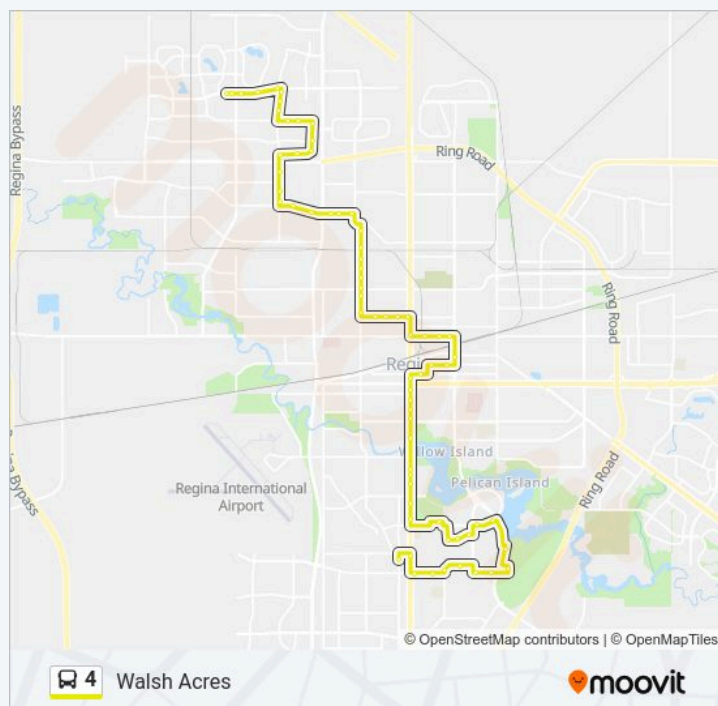

Dewdney Ave @ Scarth St (Wb)

Dewdney Ave @ Lorne St (Wb)

Thursday

05:17-23:45

Friday

05:17-23:45

Saturday

06:10-23:45

Sunday

08:00-18:00

4 bus Info

Direction: Walsh Acres

Stops: 70

Trip Duration: 64 min

Line Summary:

Albert St @ Dewdney Ave (Nb)