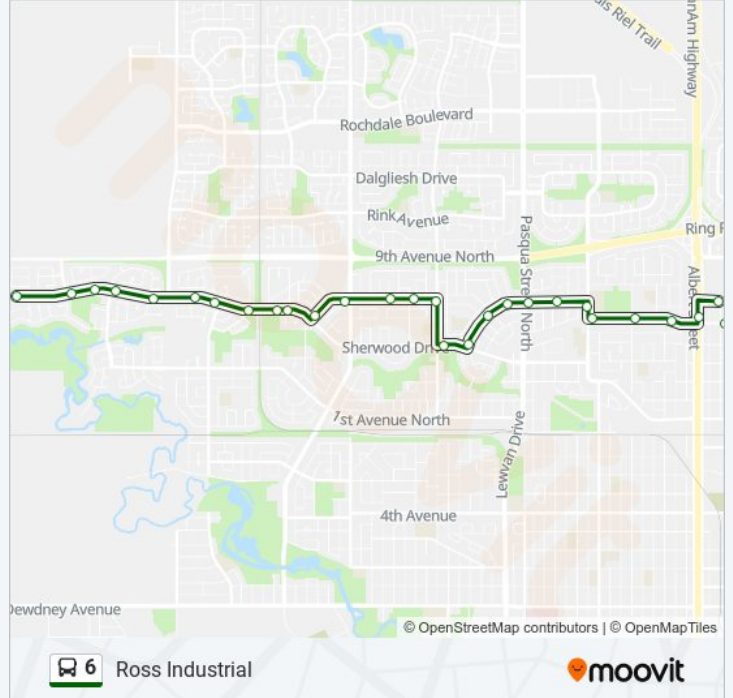

Sherwood Dr @ Auld Bay (Eb)

7th Ave N @ Sherwood Dr (Nb)

7th Ave N @ Mccarthy Blvd (Eb)

7th Ave N @ Champ Cr (Eb)

7th Ave N @ Milne St (Eb)

Mcintosh St @ 7th Ave N (Sb)

Sherwood Dr @ Mcintosh St (Eb)

Stapleford Cr @ Sherwood Dr (Nb)

6 bus Info

Direction: Ross Industrial

Stops: 36

Trip Duration: 18 min

Line Summary:

- 6th Ave N @ Argyle St N (Eb)
- 6th Ave N @ Garnet St (Eb)
- 6th Ave N @ Angus Rd (Eb)
- Albert St @ 6th Ave N (Nb)
- 7th Ave N @ Smith St (Eb)
- 6th Ave N @ Smith St (Eb)
- 6th Ave N @ Cornwall St (Eb)
- 6th Ave N @ Hamilton St (Eb)
- 6th Ave N @ Broad St (Eb)
- 6th Ave N @ Halifax St (Eb)
- 6th Ave N @ Ottawa St (Eb)
- 6th Ave N @ Montreal St (Eb)
- Winnipeg St @ 6th Ave N (Nb)
- Leonard St @ Henderson Dr (Nb)

Direction: Westhill

43 stops

[VIEW LINE SCHEDULE](#)

- Leonard St @ Henderson Dr (Nb)
- Leonard St @ 199 Leonard St (Nb)
- Leonard St @ Pettigrew Ave (Nb)
- Henderson Dr @ Leonard St (Wb)
- 9th Ave N @ Coop Refinery (Wb)
- 9th Ave N @ 119 9th Ave N (Wb)
- 9th Ave N @ 297 9th Ave N (Wb)
- Winnipeg St @ 6th Ave N (Sb)
- 6th Ave N @ Winnipeg St (Wb)
- 6th Ave N @ Toronto St (Wb)
- 6th Ave N @ Halifax St (Wb)
- 6th Ave N @ Broad St (Wb)
- 6th Ave N @ Hamilton St (Wb)
- 6th Ave N @ Cornwall St (Wb)
- 7th Ave N @ Smith St (Wb)

6 bus Info

Direction: Westhill

Stops: 43

Trip Duration: 30 min

Line Summary:

6th Ave N @ Albert St (Wb)

6th Ave N @ Shepherd St (Wb)

6th Ave N @ Garnet St (Wb)