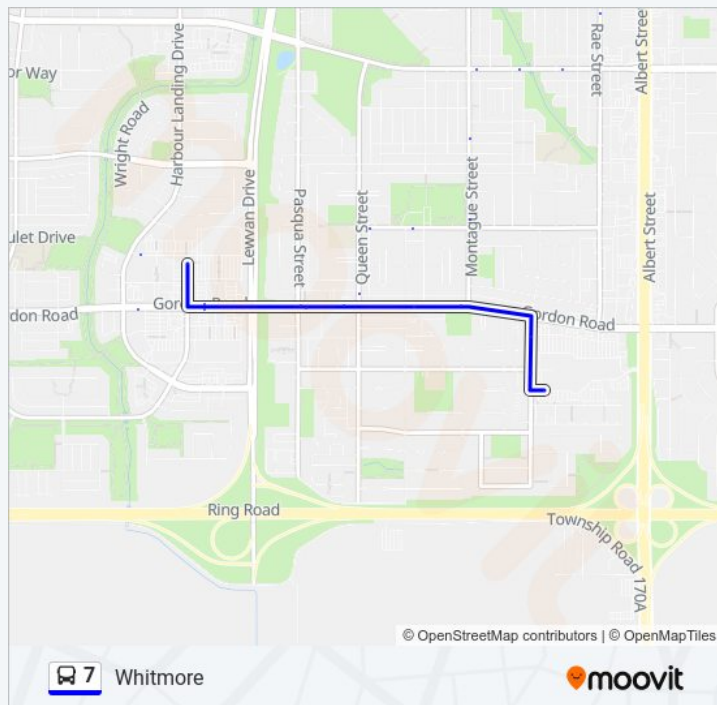

Montague St @ Regina Ave (Nb)

Elphinstone St @ Qu'Appelle Dr (Nb)

Elphinstone St @ 17th Ave (Nb)

Elphinstone St @ College Ave (Nb)

Thursday 06:20

Friday 06:20

Saturday Not Operational

7 bus Info

Direction: Whitmore

Stops: 81

Trip Duration: 69 min

Line Summary:

Elphinstone St @ 14th Ave (Nb)

13th Ave @ Montague St (Eb)

13th Ave @ Garnet St (Eb)

13th Ave @ Robinson St (Eb)