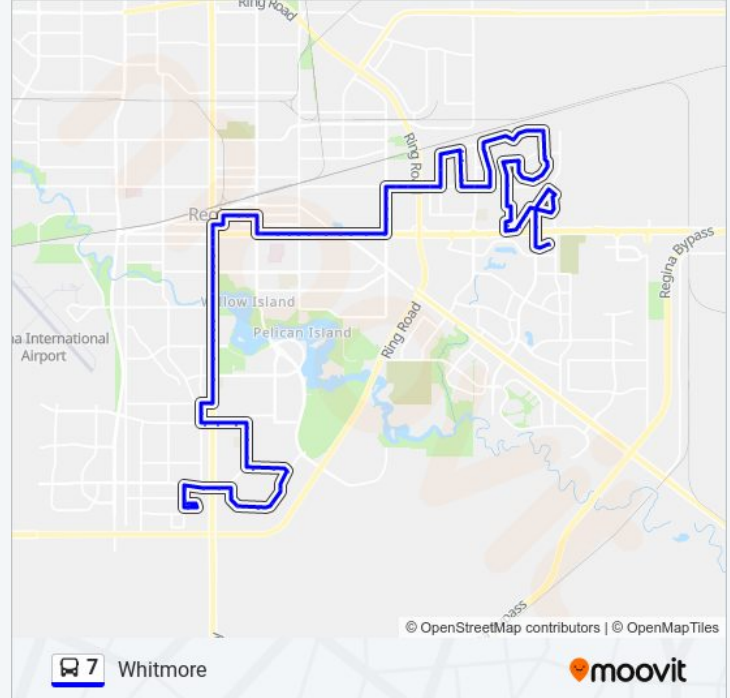

Direction: Glencairn

Stops: 81

Trip Duration: 69 min

Line Summary:

Argyle Rd @ 25th Ave (Nb)

Argyle Rd @ 24th Ave (Nb)

Argyle Rd @ Lakeview Ave (Nb)

Argyle Rd @ Assiniboine Ave (Nb)

7 bus Info

Direction: Whitmore

Stops: 91

Trip Duration: 76 min

Line Summary:

Mcveety Dr @ Swan Pl (Eb)

Mcveety Dr @ Creekside Rd (Nb)

Mcveety Dr @ Degelman Dr (Nb)

Victoria Ave @ Mcara St (Wb)

Victoria Ave @ Lindsay St (Wb)

Victoria Ave @ Edgar St (Wb)

Victoria Ave @ Atkinson St (Wb)

Victoria Ave @ Winnipeg St (Wb)

Victoria Ave @ Montreal St (Wb)

Victoria Ave @ Ottawa St (Wb)

Victoria Ave @ Osler St (Wb)

Broad St @ 12th Ave (Nb)

11th Ave @ Hamilton St (Wb)

11th Ave @ Scarth St (Wb)

12th Ave @ McIntyre St (Wb)

Albert St @ 12th Ave (Sb)

Albert St @ Victoria Ave (Sb)

Albert St @ 13th Ave (Sb)