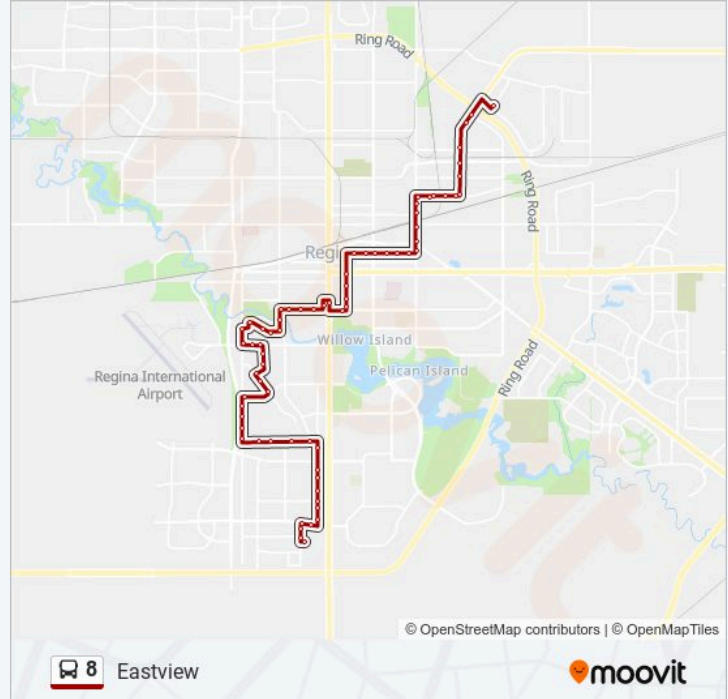

11th Ave @ Cornwall St (Eb)

11th Ave @ Hamilton St (Eb)

11th Ave @ Broad St (Eb)

11th Ave @ Halifax St (Eb)

11th Ave @ Ottawa St (Eb)

11th Ave @ Montreal St (Eb)

Winnipeg St @ 11th Ave (Nb)

Winnipeg St @ Saskatchewan Dr (Nb)

Winnipeg St @ Dewdney Ave (Nb)

Winnipeg St @ 8th Ave (Nb)

Winnipeg St @ 7th Ave (Nb)

6th Ave @ Winnipeg St (Eb)

6th Ave @ Atkinson St (Eb)

6th Ave @ Broder St (Eb)

6th Ave @ Edgar St (Eb)

6th Ave @ Lindsay St (Eb)

### Direction: Normandy Heights

104 stops

[VIEW LINE SCHEDULE](#)

Leonard St @ Henderson Dr (Nb)

Leonard St @ 199 Leonard St (Nb)

Leonard St @ Pettigrew Ave (Nb)

Pettigrew Ave @ Leonard St (Eb)

Pettigrew Ave @ Henderson Dr (Eb)