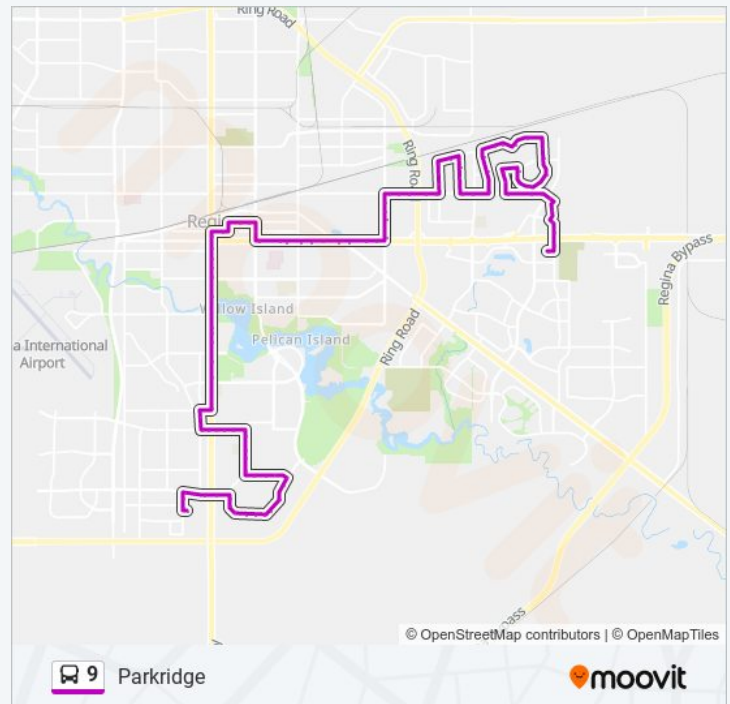

Parliament Ave @ Procter Pl (Wb)

Parliament Ave @ Albert St (Wb)

Parliament Ave @ Albert St (Wb)

9 bus Time Schedule

Parkridge Route Timetable:

Sunday	07:27 - 17:57
Monday	05:27 - 23:17
Tuesday	05:27 - 23:17
Wednesday	05:27 - 23:17
Thursday	05:27 - 23:17
Friday	05:27 - 23:17
Saturday	05:57 - 23:17

9 bus Info

Direction: Parkridge

Stops: 99

Trip Duration: 75 min

Line Summary:

Parliament Ave @ Rae St (Wb)

Rae St @ Golden Mile (Nb)

Albert St @ 25th Ave (Nb)