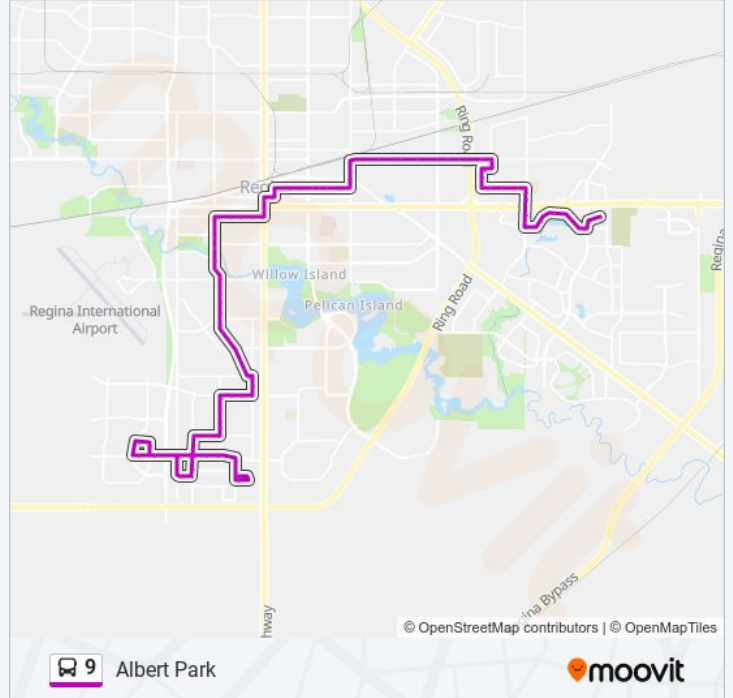

Direction: Albert Park

88 stops

[VIEW LINE SCHEDULE](#)

- Westfair Rd @ Superstore (Wb)
- Prince Of Wales Dr @ Westfair Rd (Sb)
- Quance St @ Prince Of Wales Dr (Wb)
- Quance St @ Westfair Rd (Wb)
- Quance St @ Coleman St (Wb)
- Quance St @ Starlite St (Sb)
- University Park Dr @ Quance St (Nb)
- University Park Dr @ Vic Square (Nb)
- Fleet St @ North Service Rd (Nb)
- Fleet St @ Fines Dr (Nb)
- Cambridge Ave @ Milford Cres (Wb)
- Cambridge Ave @ Glencairn Rd (Wb)
- Cambridge Ave @ Cavendish St (Wb)
- Oxford St @ Cambridge Ave (Nb)
- Oxford St @ 10th Ave (Nb)
- 9th Ave @ Oxford St (Eb)
- Cavendish St @ 9th Ave (Nb)
- Dewdney Ave @ Cavendish St (Wb)
- Dewdney Ave @ Oxford St (Wb)
- Dewdney Ave @ Rupert St (Wb)
- Dewdney Ave @ Lacon St (Wb)
- Dewdney Ave @ Park St (Wb)

9 bus Info

Direction: Albert Park

Stops: 88

Trip Duration: 75 min

Line Summary:

Dewdney Ave @ Fleury St (Wb)
Dewdney Ave @ Mcara St (Wb)
Dewdney Ave @ Edgar St (Wb)
Winnipeg St @ Dewdney Ave (Sb)
Winnipeg St @ Saskatchewan Dr (Sb)
11th Ave @ Winnipeg St (Wb)
11th Ave @ Montreal St (Wb)
11th Ave @ Ottawa St (Wb)
11th Ave @ Halifax St (Wb)
11th Ave @ Broad St (Wb)
11th Ave @ Hamilton St (Wb)
11th Ave @ Scarth St (Wb)
12th Ave @ McIntyre St (Wb)
Albert St @ 12th Ave (Sb)
Albert St @ Victoria Ave (Sb)
13th Ave @ Albert St (Wb)
13th Ave @ Rae St (Wb)
13th Ave @ Robinson St (Wb)
13th Ave @ Garnet St (Wb)
13th Ave @ Montague St (Wb)
Elphinstone St @ 15th Ave (Sb)
Elphinstone St @ College Ave (Sb)
Elphinstone St @ 17th Ave (Sb)
Elphinstone St @ Qu'Appelle Dr (Sb)
Montague St @ Regina Ave (Sb)
Montague St @ 20th Ave (Sb)
Montague St @ McCallum Ave (Sb)
Montague St @ 21st Ave (Sb)
Montague St @ Hill Ave (Sb)
Argyle Rd @ Garner Ave (Sb)
Argyle Rd @ Westgate Ave (Sb)
Argyle Rd @ Assiniboine Ave (Sb)
Argyle Rd @ Lakeview Ave (Sb)