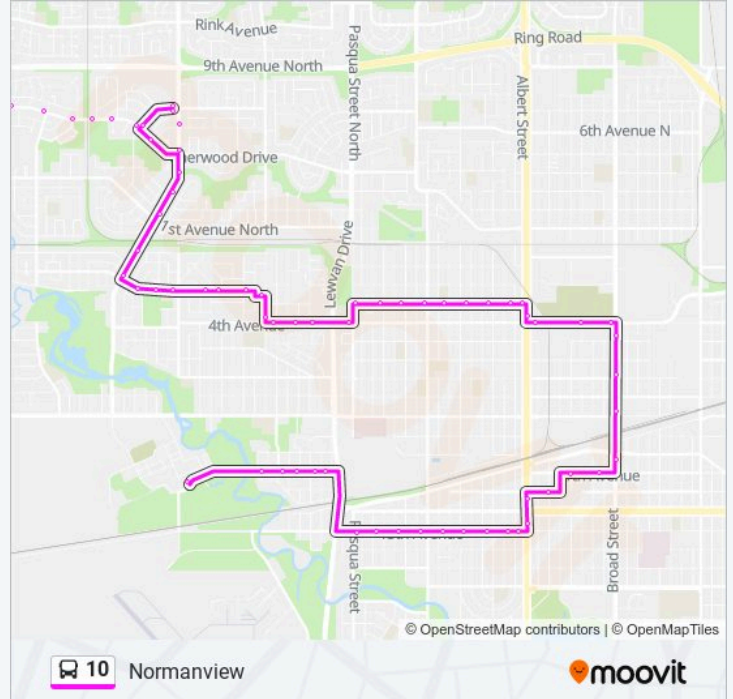

**10 bus Info**

**Direction:** Normanview

**Stops:** 67

**Trip Duration:** 46 min

**Line Summary:**

Broad St @ Dewdney Ave (Nb)

Broad St @ 7th Ave (Nb)

Broad St @ 5th Ave (Nb)

4th Ave @ Royal St (Wb)

Mcintosh St @ 4th Ave (Nb)

2nd Ave @ Mcintosh St (Wb)

2nd Ave @ Grey St (Wb)

2nd Ave @ Aberdeen St (Wb)

2nd Ave @ Horace St (Wb)

Mikkelson Dr @ Campbell St (Wb)

Mikkelson Dr @ Mcmanus St (Wb)

Mikkelson Dr @ McCormick Cres (Wb)

Mccarthy Blvd @ Mikkelson Dr (Nb)

Mccarthy Blvd @ 611 Mccarthy (Nb)

Mccarthy Blvd @ 1st Ave N (Nb)

Mccarthy Blvd @ Eden Ave (Nb)

Mccarthy Blvd @ Ken Jenkins Pk (Nb)

Mccarthy Blvd @ Sherwood Dr (Nb)

Mccarthy Blvd @ Krivel Cr (Nb)

7th Ave N @ Mccarthy Blvd (Wb)

Sherwood Dr @ 7th Ave N (Wb)

Sherwood Dr @ Hastings Cres (Wb)

Sherwood Dr @ Hastings Cres (Wb)

Sherwood Dr @ Williston Dr (Wb)

Sherwood Dr @ Dorothy St (Wb)