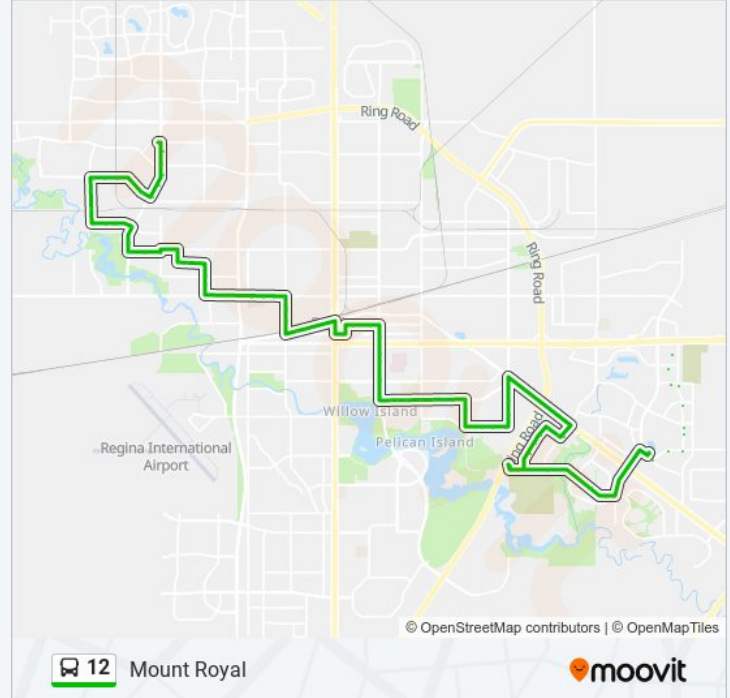

Windfield Rd @ Metcalfe Rd (Nb)

Michener Dr @ Windfield Rd (Eb)

Michener Dr @ Houston Rd (Eb)

University Park Dr @ Laval Dr (Nb)

Park St @ Broadway Ave (Sb)

Park St @ 18th Ave (Sb)

Park St @ 19th Ave (Sb)

Douglas Ave @ Park St (Wb)

Douglas Ave @ Fleury St (Wb)

Douglas Ave @ Francis St (Wb)

Mcdonald St @ Douglas Ave (Nb)

Mcdonald St @ 18th Ave (Nb)

Broadway Ave @ Mcdonald St (Wb)

Broadway Ave @ Elliott St (Wb)

Broadway Ave @ Reynolds St (Wb)

Broadway Ave @ Atkinson St (Wb)

Broadway Ave @ Winnipeg St (Wb)

Broadway Ave @ Montreal Cres (Wb)

Broadway Ave @ Ottawa St (Wb)

Broadway Ave @ St Chads Cres (Wb)

Broad St @ Broadway Ave (Nb)

Broad St @ College Ave (Nb)

Broad St @ 14th Ave (Nb)

Broad St @ 13th Ave (Nb)

Broad St @ 12th Ave (Nb)

11th Ave @ Hamilton St (Wb)

11th Ave @ Lorne St (Wb)

12th Ave @ Mcintyre St (Wb)

Albert St @ 12th Ave (Nb)

Saskatchewan Dr @ Cameron St (Wb)

Saskatchewan Dr @ Athol St (Wb)

Elphinstone St @ 10th Ave (Nb)

Elphinstone St @ 9th Ave (Nb)