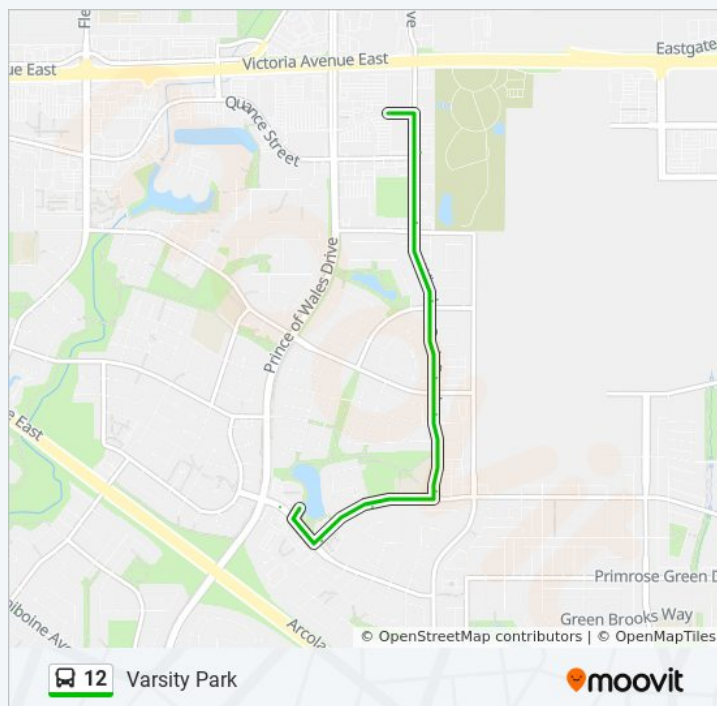

Dewdney Ave @ Hewitt Pl (Eb)

Dewdney Ave @ York St (Eb)

Dewdney Ave @ Wascana St (Eb)

Dewdney Ave @ Princess St (Eb)

**12 bus Time Schedule**

Varsity Park Route Timetable:

Sunday	07:57 - 17:57
Monday	05:42 - 23:42
Tuesday	05:42 - 23:42
Wednesday	05:42 - 23:42
Thursday	05:42 - 23:42
Friday	05:42 - 23:42
Saturday	06:12 - 23:42

**12 bus Info**

**Direction:** Varsity Park

**Stops:** 91

**Trip Duration:** 76 min

**Line Summary:**

Dewdney Ave @ Argyle St (Eb)  
Elphinstone St @ Dewdney Ave (Sb)  
Elphinstone St @ 10th Ave (Sb)  
Saskatchewan Dr @ Athol St (Eb)  
Saskatchewan Dr @ Cameron St (Eb)  
Albert St @ 11th Ave (Sb)  
12th Ave @ Smith St (Eb)  
11th Ave @ Cornwall St (Eb)  
11th Ave @ Hamilton St (Eb)  
Broad St @ 12th Ave (Sb)  
Broad St @ Victoria Ave (Sb)  
Broad St @ 13th Ave (Sb)  
Broad St @ 14th Ave (Sb)  
Broad St @ College Ave (Sb)  
Broadway Ave @ Broad St (Eb)  
Broadway Ave @ St Chads Cres (Eb)  
Broadway Ave @ Ottawa St (Eb)  
Broadway Ave @ Montreal Cres (Eb)  
Broadway Ave @ Winnipeg St (Eb)  
Broadway Ave @ Wallace St (Eb)  
Broadway Ave @ Broder St (Eb)  
Broadway Ave @ Edgar St (Eb)  
Broadway Ave @ Lindsay St (Eb)  
Mcdonald St @ Broadway Ave (Sb)  
Mcdonald St @ 18th Ave (Sb)  
Mcdonald St @ 19th Ave (Sb)  
Douglas Ave @ Mcdonald St (Eb)  
Douglas Ave @ Kerr Pl (Eb)  
Douglas Ave @ Harvey St (Eb)  
Douglas Ave @ Borden St (Eb)  
Park St @ Douglas Ave (Nb)  
Park St @ 18th Ave (Nb)  
Park St @ Broadway Ave (Nb)