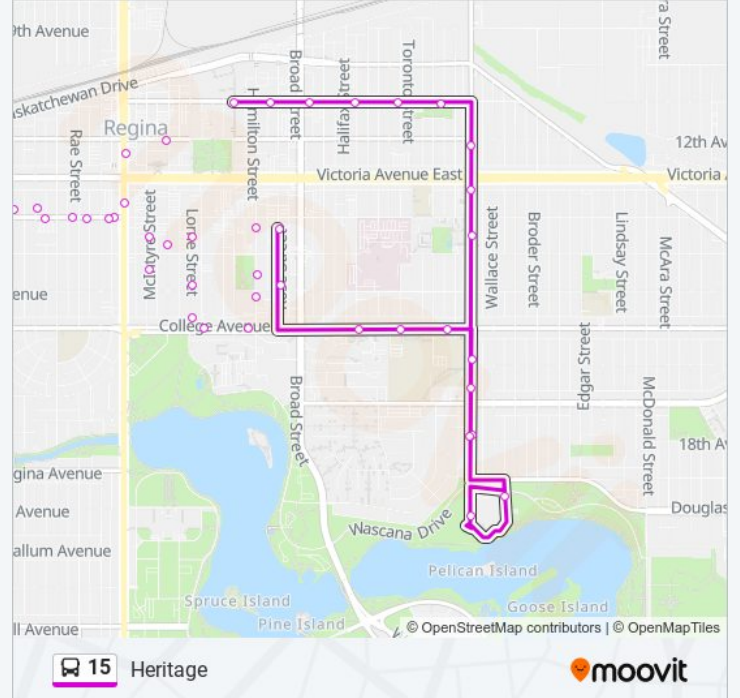

15 bus Info

Direction: Heritage

Stops: 42

Trip Duration: 45 min

Line Summary:

11th Ave @ Scarth St (Eb)

11th Ave @ Hamilton St (Eb)

11th Ave @ Broad St (Eb)

11th Ave @ Halifax St (Eb)

11th Ave @ Ottawa St (Eb)

11th Ave @ Montreal St (Eb)

Winnipeg St @ 12th Ave (Sb)

Winnipeg St @ Victoria Ave (Sb)

Winnipeg St @ 13th Ave (Sb)

Winnipeg St @ Broadway Ave (Sb)

Winnipeg St @ Quinn Dr (Sb)

Wascana Dr @ Powerhouse Rd (Sb)

Powerhouse Dr @ Wascana Dr (Nb)

Winnipeg St @ 18th Ave (Nb)

Winnipeg St @ 17th Ave (Nb)

College Ave @ Quebec St (Wb)

College Ave @ Toronto St (Wb)

College Ave @ Saint John St (Wb)

Rose St @ 15th Ave (Nb)

Rose St @ 13th Ave (Nb)

15 bus time schedules and route maps are available in an offline PDF at moovitapp.com. Use the Moovit App to see live bus times, train schedule or subway schedule, and step-by-step directions for all public transit in Regina.