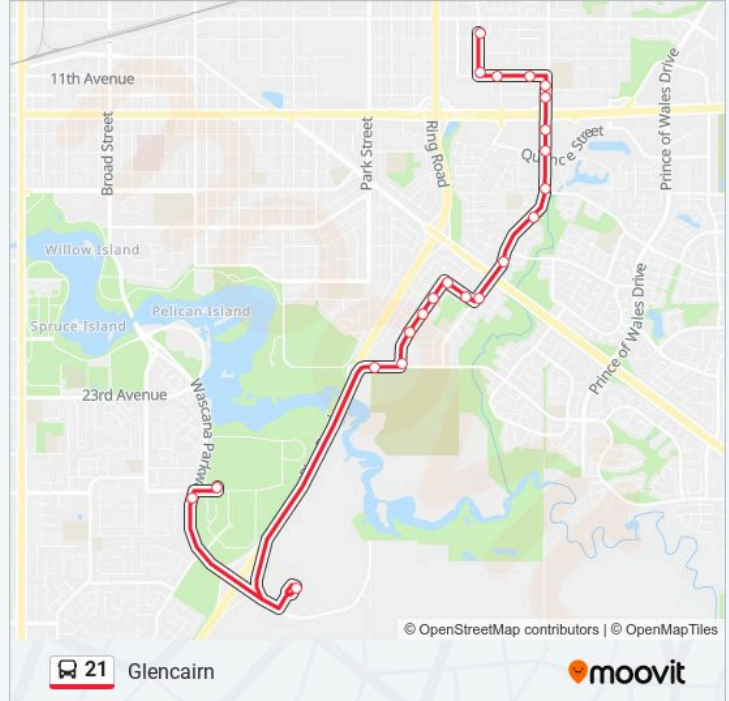

### Direction: Glencairn

22 stops

[VIEW LINE SCHEDULE](#)

- University Dr W @ Riddell Centre (Sb)
- Wascana Pkwy @ Kramer Blvd (Sb)
- Saskatchewan Polytechnic @ Main Campus (Nb)
- Assiniboine Ave @ Park St (Eb)
- Windfield Rd @ Assiniboine Ave (Nb)
- Windfield Rd @ Windfield Gate (Nb)
- Windfield Rd @ Mayfield Rd (Nb)
- Windfield Rd @ Metcalfe Rd (Nb)
- Michener Dr @ Windfield Rd (Eb)
- Michener Dr @ Houston Rd (Eb)
- University Park Dr @ Laval Dr (Nb)
- University Park Dr @ Cuning Cr (Nb)
- University Park Dr @ Brodie Bay (Nb)
- University Park Dr @ Arens Rd (Nb)
- University Park Dr @ Quance St (Nb)
- University Park Dr @ Vic Square (Nb)
- Fleet St @ North Service Rd (Nb)
- Fleet St @ Fines Dr (Nb)
- Cambridge Ave @ Milford Cres (Wb)
- Cambridge Ave @ Glencairn Rd (Wb)
- Cavendish St @ Cambridge Ave (Nb)

### 21 bus Info

**Direction:** Glencairn

**Stops:** 22

**Trip Duration:** 25 min

**Line Summary:**

Cavendish St @ 9th Ave (Nb)

### Direction: Glencairn

15 stops

[VIEW LINE SCHEDULE](#)

Cavendish St @ 9th Ave (Nb)

Cavendish St @ Bradley Ave (Nb)

7th Ave @ Cavendish St (Eb)

7th Ave @ Cannon St (Eb)

7th Ave @ Fleet St (Eb)

## 21 bus Info

**Direction:** University

**Stops:** 29

**Trip Duration:** 30 min

**Line Summary:**

University Park Dr @ Laval Dr (Sb)

Michener Dr @ University Pk Dr (Wb)

Michener Dr @ Houston Rd (Wb)