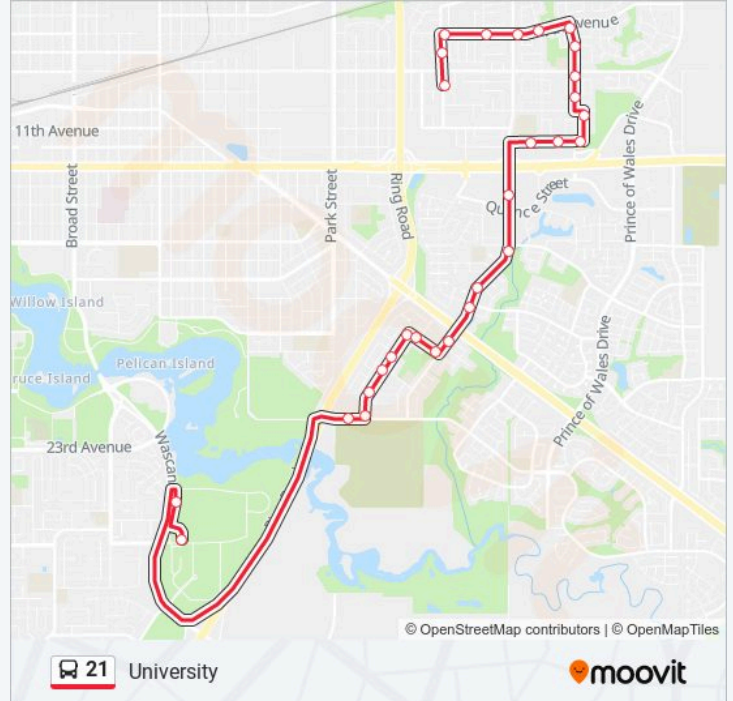

University Park Dr @ Laval Dr (Sb)

Michener Dr @ University Pk Dr (Wb)

Michener Dr @ Houston Rd (Wb)

Windfield Rd @ Michener Dr (Sb)

Windfield Rd @ Metcalfe Rd (Sb)

Windfield Rd @ Mayfield Rd (Sb)

Windfield Rd @ Windfield Gate (Sb)

Windfield Rd @ Assiniboine Ave (Sb)

Assiniboine Ave @ Windfield Rd (Wb)

University Dr W @ Classroom Bldg (Sb)

University Dr W @ Riddell Centre (Sb)

21 bus time schedules and route maps are available in an offline PDF at moovitapp.com. Use the Moovit App to see live bus times, train schedule or subway schedule, and step-by-step directions for all public transit in Regina.

© 2024 Moovit - All Rights Reserved