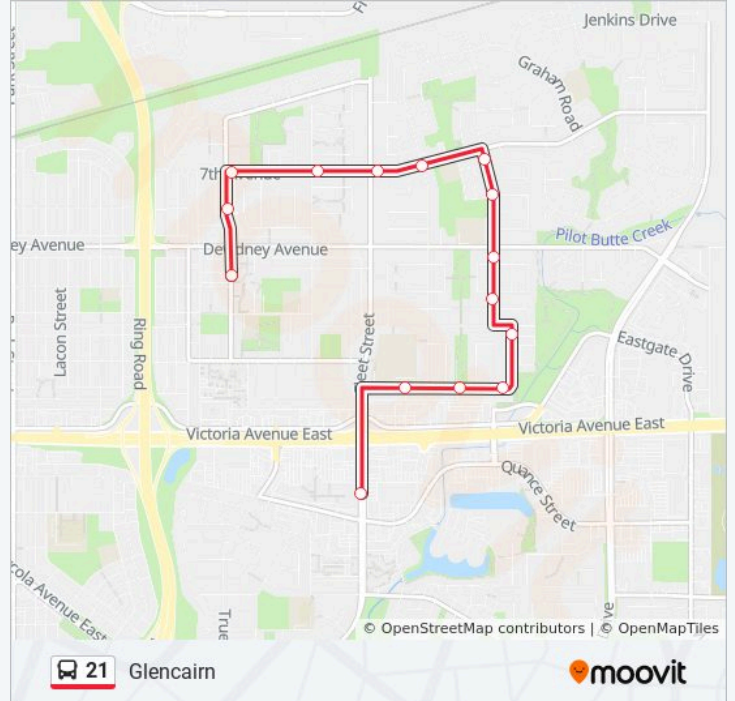

### Direction: Glencairn

15 stops

[VIEW LINE SCHEDULE](#)

Cavendish St @ 9th Ave (Nb)

Cavendish St @ Bradley Ave (Nb)

7th Ave @ Cavendish St (Eb)

7th Ave @ Cannon St (Eb)

7th Ave @ Fleet St (Eb)

Fines Dr @ 2nd St (Wb)

University Park Dr @ Vic Sq Mall (Sb)

### 21 bus Info

**Direction:** Glencairn

**Stops:** 15

**Trip Duration:** 10 min

**Line Summary:**

## Direction: University

29 stops

[VIEW LINE SCHEDULE](#)

Cavendish St @ 9th Ave (Nb)

Cavendish St @ Bradley Ave (Nb)

7th Ave @ Cavendish St (Eb)

7th Ave @ Cannon St (Eb)

7th Ave @ Fleet St (Eb)