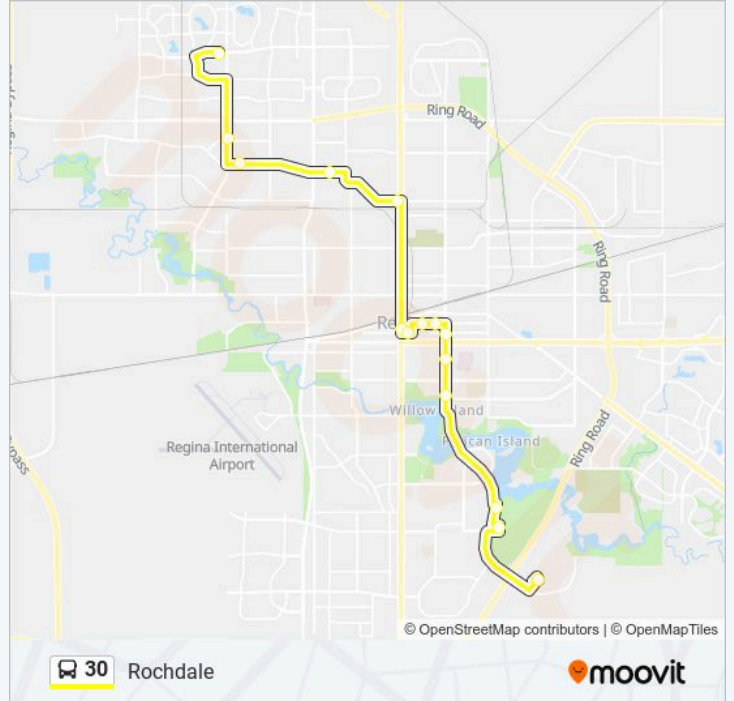

Rochdale

Get The App

The 30 bus line (Rochdale) has 2 routes. For regular weekdays, their operation hours are:

(1) Rochdale: 07:15 - 17:19(2) University: 06:26 - 16:34

Use the Moovit App to find the closest 30 bus station near you and find out when is the next 30 bus arriving.

Broad St @ 12th Ave (Nb)

11th Ave @ Hamilton St (Wb)

11th Ave @ Cornwall St (Wb)

12th Ave @ Mcintyre St (Wb)

Albert St @ 12th Ave (Nb)

Avonhurst Dr @ Albert St (Wb)

Sherwood Dr @ Queen St (Wb)

Sherwood Dr @ Atchison Cr (Wb)

Mccarthy Blvd @ 7th Ave N (Nb)

Rochdale Blvd @ Sherwood Mall (Eb)

30 bus Time Schedule

Rochdale Route Timetable:

Sunday	Not Operational
Monday	Not Operational
Tuesday	07:15 - 17:19
Wednesday	07:15 - 17:19
Thursday	07:15 - 17:19
Friday	07:15 - 17:19
Saturday	Not Operational

30 bus Info

Direction: Rochdale

Stops: 15

Trip Duration: 42 min

Line Summary:

Direction: University

16 stops

[VIEW LINE SCHEDULE](#)