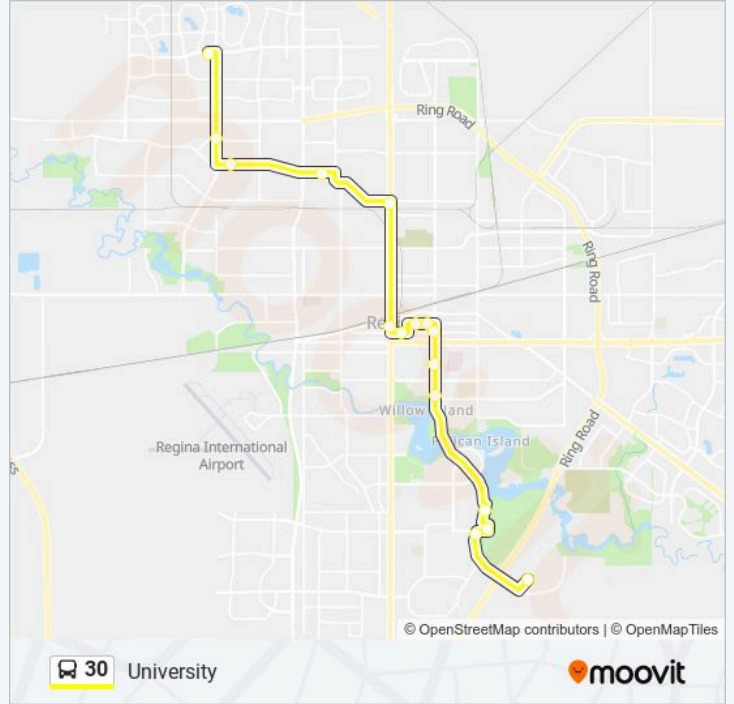

Rochdale

Get The App

The 30 bus line (Rochdale) has 2 routes. For regular weekdays, their operation hours are:

(1) Rochdale: 07:15 - 17:19(2) University: 06:26 - 16:34

Use the Moovit App to find the closest 30 bus station near you and find out when is the next 30 bus arriving.

30 bus Info

Direction: Rochdale

Stops: 15

Trip Duration: 42 min

Line Summary:

Direction: University

16 stops

[VIEW LINE SCHEDULE](#)

30 bus Time Schedule

University Route Timetable:

Sunday	Not Operational
Monday	Not Operational
Tuesday	06:26 - 16:34
Wednesday	06:26 - 16:34
Thursday	06:26 - 16:34
Friday	06:26 - 16:34
Saturday	Not Operational

30 bus Info

Direction: University

Stops: 16

Trip Duration: 49 min

Line Summary:

30 bus time schedules and route maps are available in an offline PDF at moovitapp.com. Use the Moovit App to see live bus times, train schedule or subway schedule, and step-by-step directions for all public transit in Regina.