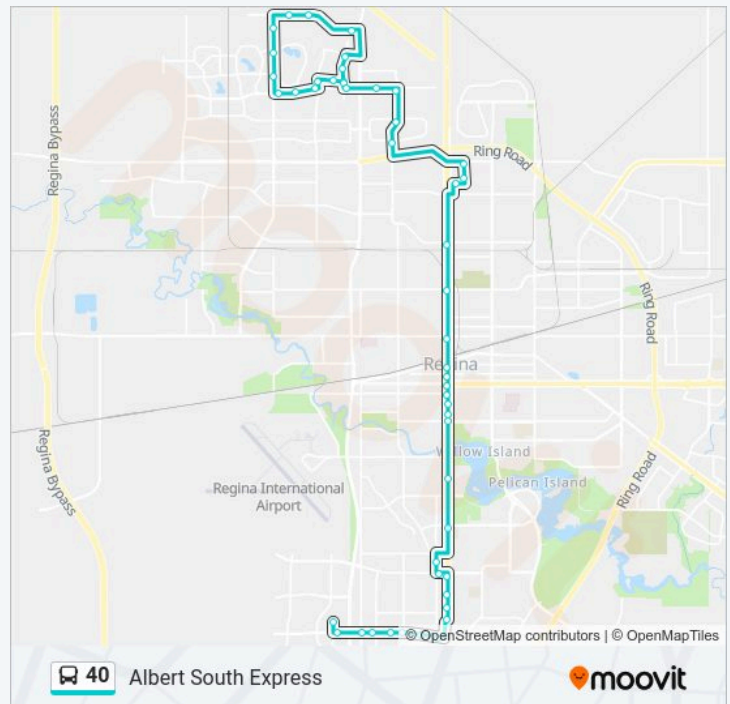

Stops: 48

Trip Duration: 59 min

Line Summary:

Albert St @ Gordon Rd (Nb)

Albert St @ Albert St Srvrd E (Nb)

Albert St @ 31st Ave (Nb)

Albert St @ 28th Ave (Nb)

Parliament Ave @ Albert St (Wb)

Argyle St @ Davin Cr (Nb)

Argyle St @ Sangster Blvd (Nb)

Rochdale Blvd @ Argyle St (Wb)

Rochdale Blvd @ Vanstone St (Wb)

Rochdale Blvd @ Pasqua St (Wb)

Stockton St @ Child Ave (Nb)

Direction: Albert South Express

Wednesday 05:48-00:42

Mcintosh St @ Child Ave (Sb)
 Rochdale Blvd @ Mcintosh St (Wb)
 Rochdale Blvd @ Lakeridge Rd (Wb)
 Rochdale Blvd @ Mccarthy Blvd (Wb)
 Mccarthy Blvd @ Whelan Dr (Nb)
 Mccarthy Blvd @ Lakeridge Rd (Nb)
 Mccarthy Blvd @ Koep Ave (Nb)
 Diefenbaker Dr @ Blake Rd (Eb)
 Diefenbaker Dr @ Simes Blvd (Eb)
 Diefenbaker Dr @ Armour Rd (Eb)
 Stockton St @ Junor Dr (Sb)
 Stockton St @ Nicurity Dr (Sb)
 Stockton St @ Child Ave (Sb)
 Rochdale Blvd @ Stockton St (Eb)
 Rochdale Blvd @ Vanstone St (Eb)
 Argyle St @ Rochdale Blvd (Sb)
 Argyle St @ Sangster Blvd (Sb)
 Argyle St N @ Sangster Blvd (Sb)
 Lorne St @ 9th Ave N (Sb)
 Lorne St @ 8th Ave N (Sb)
 7th Ave N @ Smith St (Wb)
 Albert St @ Avonhurst Dr (Sb)
 Albert St @ 4th Ave (Sb)
 Albert St @ Dewdney Ave (Sb)
 Albert St @ 11th Ave (Sb)
 Albert St @ 12th Ave (Sb)
 Albert St @ Victoria Ave (Sb)
 Albert St @ 13th Ave (Sb)
 Albert St @ 14th Ave (Sb)
 Albert St @ 15th Ave (Sb)
 Albert St @ College Ave (Sb)
 Albert St @ McCallum Ave (Sb)

Thursday	05:48-00:42
Friday	05:48-00:42
Saturday	05:48-23:48
Sunday	07:48-18:42

40 bus Info

Direction: Albert South Express

Stops: 49

Trip Duration: 53 min

Line Summary:

Albert St @ 23rd Ave (Sb)

Rae St @ Golden Mile (Sb)