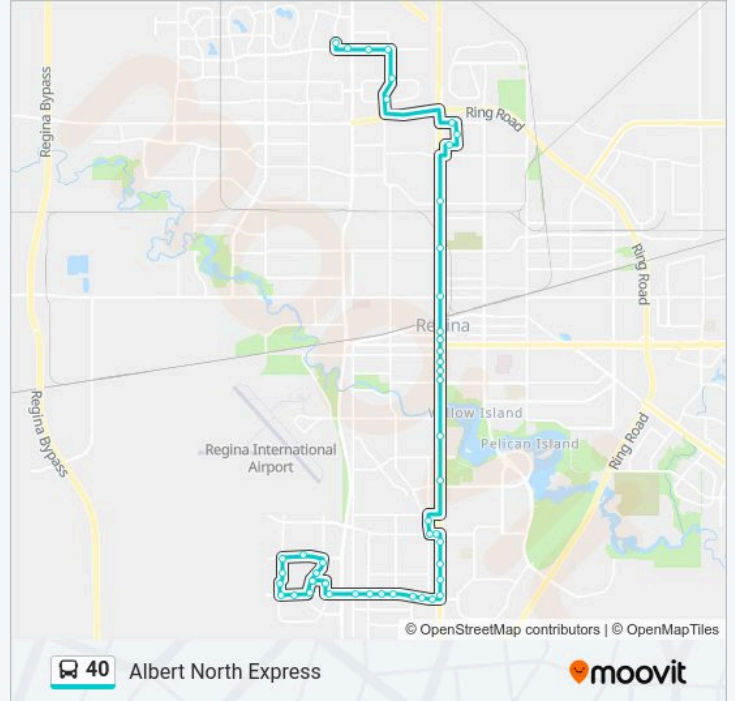

Stops: 48

Trip Duration: 59 min

Line Summary:

Albert St @ Gordon Rd (Nb)

Albert St @ Albert St Srvrd E (Nb)

Albert St @ 31st Ave (Nb)

Albert St @ 28th Ave (Nb)

Parliament Ave @ Albert St (Wb)

Argyle St @ Davin Cr (Nb)

Argyle St @ Sangster Blvd (Nb)

Rochdale Blvd @ Argyle St (Wb)

Rochdale Blvd @ Vanstone St (Wb)

Rochdale Blvd @ Pasqua St (Wb)

Stockton St @ Child Ave (Nb)

Direction: Albert South Express

49 stops

[VIEW LINE SCHEDULE](#)

Stockton St @ Child Ave (Nb)

Child Ave @ Mazinke Cr (Wb)

40 bus Time Schedule

Albert South Express Route Timetable:

Monday 05:48-00:42

Tuesday 05:48-00:42

Thursday	05:48-00:42
Friday	05:48-00:42
Saturday	05:48-23:48
Sunday	07:48-18:42

40 bus Info

Direction: Albert South Express

Stops: 49

Trip Duration: 53 min

Line Summary:

Albert St @ 23rd Ave (Sb)

Rae St @ Golden Mile (Sb)