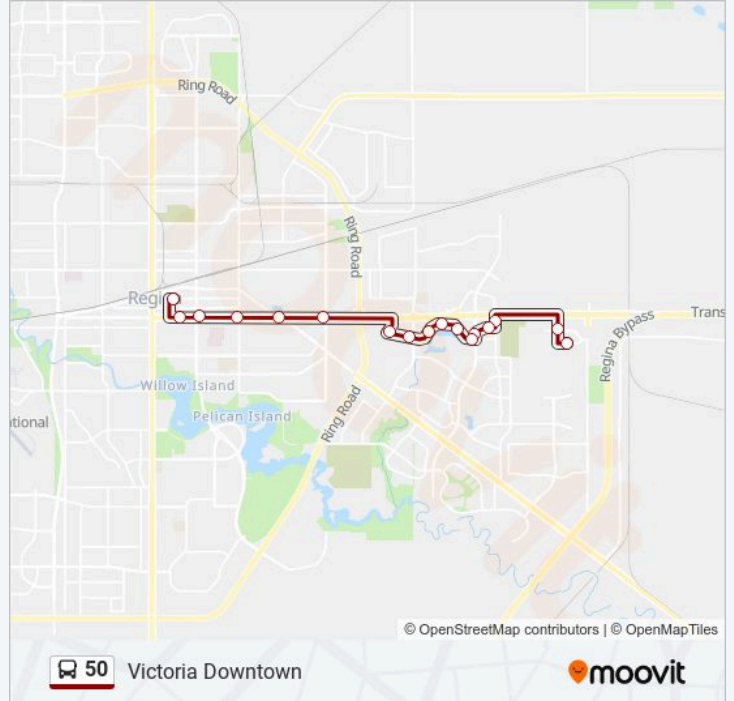

 50

Victoria Downtown

Get The App

The 50 bus line (Victoria Downtown) has 4 routes. For regular weekdays, their operation hours are:
 (1) Victoria Downtown: 06:06 - 21:15(2) Victoria Downtown: 21:45 - 23:45(3) Victoria East: 06:05 - 21:05(4) Victoria East: 22:16 - 23:16

Use the Moovit App to find the closest 50 bus station near you and find out when is the next 50 bus arriving.

Direction: Victoria Downtown

17 stops

[VIEW LINE SCHEDULE](#)

- Optimist Dr @ Aurora Blvd (Wb)
- Aurora Blvd @ Anaquod Rd (Nb)
- Quance Gate @ Victoria Ave (Sb)
- Westfair Rd @ Superstore (Wb)
- Prince Of Wales Dr @ Westfair Rd (Sb)
- Quance St @ Prince Of Wales Dr (Wb)
- Quance St @ Westfair Rd (Wb)
- Quance St @ Coleman St (Wb)
- Quance St @ Starlite St (Sb)
- Quance St @ Victoria Square Mall (Wb)
- Truesdale Dr @ Quance St (Nb)
- Victoria Ave @ Park St (Wb)
- Victoria Ave @ Lindsay St (Wb)
- Victoria Ave @ Winnipeg St (Wb)
- Victoria Ave @ Osler St (Wb)
- Victoria Ave @ Scarth St (Wb)
- 11th Ave @ Cornwall St (Eb)

50 bus Info

Direction: Victoria Downtown

Stops: 17

Trip Duration: 29 min

Line Summary:

Direction: Victoria Downtown

25 stops

[VIEW LINE SCHEDULE](#)

50 bus Info

Direction: Victoria Downtown

Stops: 25

Trip Duration: 31 min

Line Summary:

Quance Gate @ Quance St (Nb)
 Westfair Rd @ Superstore (Wb)
 Prince Of Wales Dr @ Westfair Rd (Nb)
 Aurora Blvd @ Victoria Ave (Sb)
 Anaquod Rd @ Aurora Blvd (Eb)
 Anaquod Rd @ Optimist (Sb)
 Optimist Dr @ Aurora Blvd (Wb)