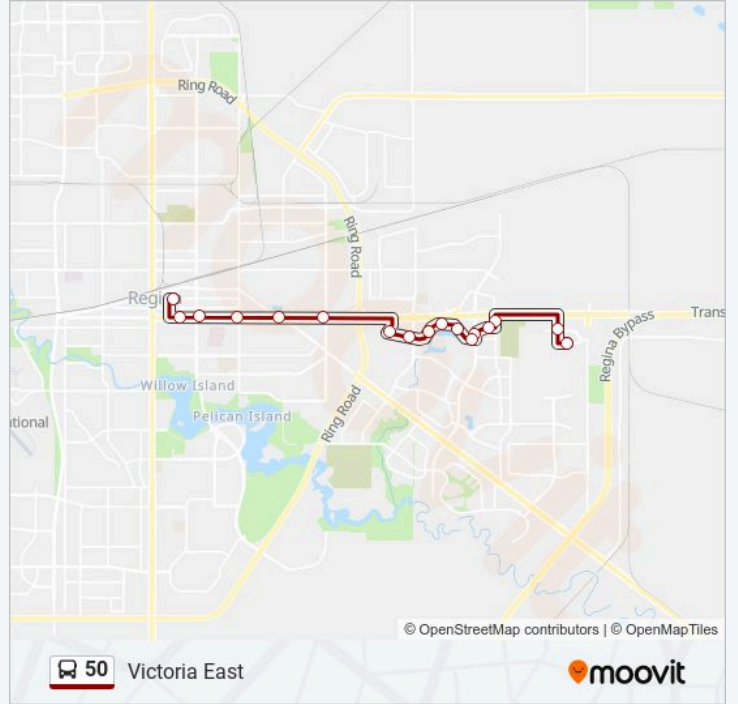

Use the Moovit App to find the closest 50 bus station near you and find out when is the next 50 bus arriving.

Direction: Victoria Downtown

17 stops

[VIEW LINE SCHEDULE](#)

- Optimist Dr @ Aurora Blvd (Wb)
- Aurora Blvd @ Anaquod Rd (Nb)
- Quance Gate @ Victoria Ave (Sb)
- Westfair Rd @ Superstore (Wb)
- Prince Of Wales Dr @ Westfair Rd (Sb)
- Quance St @ Prince Of Wales Dr (Wb)
- Quance St @ Westfair Rd (Wb)
- Quance St @ Coleman St (Wb)
- Quance St @ Starlite St (Sb)
- Quance St @ Victoria Square Mall (Wb)
- Truesdale Dr @ Quance St (Nb)
- Victoria Ave @ Park St (Wb)
- Victoria Ave @ Lindsay St (Wb)
- Victoria Ave @ Winnipeg St (Wb)
- Victoria Ave @ Osler St (Wb)
- Victoria Ave @ Scarth St (Wb)
- 11th Ave @ Cornwall St (Eb)

50 bus Info

Direction: Victoria East

Stops: 25

Trip Duration: 31 min

Line Summary:

Quance Gate @ Quance St (Nb)
 Westfair Rd @ Superstore (Wb)
 Prince Of Wales Dr @ Westfair Rd (Nb)
 Aurora Blvd @ Victoria Ave (Sb)
 Anaquod Rd @ Aurora Blvd (Eb)
 Anaquod Rd @ Optimist (Sb)
 Optimist Dr @ Aurora Blvd (Wb)

Direction: Victoria East

17 stops

[VIEW LINE SCHEDULE](#)

Optimist Dr @ Aurora Blvd (Wb)
 Aurora Blvd @ Anaquod Rd (Nb)
 Quance Gate @ Victoria Ave (Sb)
 Westfair Rd @ Superstore (Wb)
 Prince Of Wales Dr @ Westfair Rd (Sb)
 Quance St @ Prince Of Wales Dr (Wb)
 Quance St @ Westfair Rd (Wb)
 Quance St @ Coleman St (Wb)
 Quance St @ Starlite St (Sb)
 Quance St @ Victoria Square Mall (Wb)
 Truesdale Dr @ Quance St (Nb)
 Victoria Ave @ Park St (Wb)
 Victoria Ave @ Lindsay St (Wb)
 Victoria Ave @ Winnipeg St (Wb)
 Victoria Ave @ Osler St (Wb)
 Victoria Ave @ Scarth St (Wb)
 11th Ave @ Cornwall St (Eb)

50 bus Info

Direction: Victoria East

Stops: 17

Trip Duration: 29 min

Line Summary:

50 bus time schedules and route maps are available in an offline PDF at moovitapp.com. Use the Moovit App to see live bus times, train schedule or subway schedule, and step-by-step directions for all public transit in Regina.