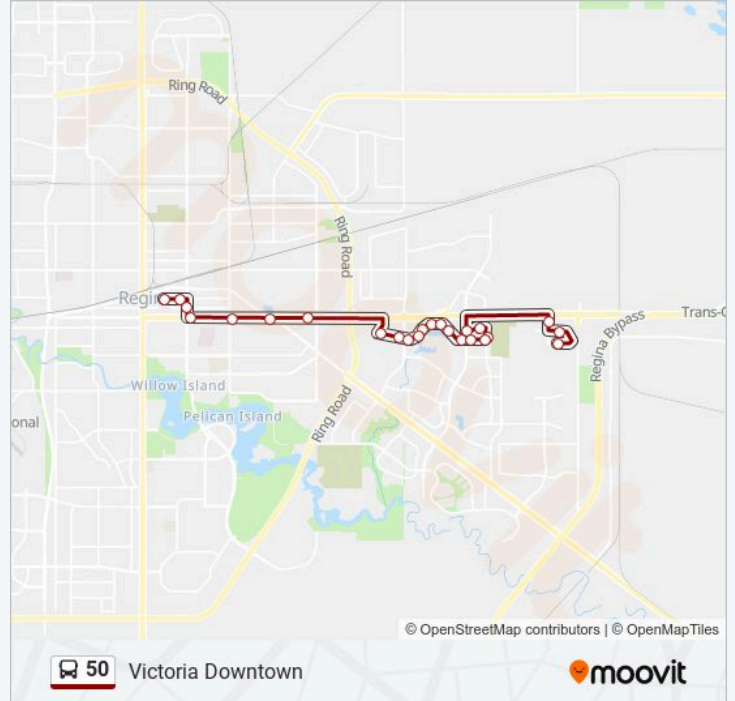

50 bus Info

Direction: Victoria Downtown

Stops: 17

Trip Duration: 29 min

Line Summary:

Direction: Victoria Downtown

25 stops

[VIEW LINE SCHEDULE](#)

50 bus Info

Direction: Victoria Downtown

Stops: 25

Trip Duration: 31 min

Line Summary:

Quance Gate @ Quance St (Nb)
 Westfair Rd @ Superstore (Wb)
 Prince Of Wales Dr @ Westfair Rd (Nb)
 Aurora Blvd @ Victoria Ave (Sb)
 Anaquod Rd @ Aurora Blvd (Eb)
 Anaquod Rd @ Optimist (Sb)
 Optimist Dr @ Aurora Blvd (Wb)

Direction: Victoria East

25 stops

[VIEW LINE SCHEDULE](#)

11th Ave @ Cornwall St (Eb)
 11th Ave @ Hamilton St (Eb)
 Broad St @ 12th Ave (Sb)
 Victoria Ave @ Broad St (Eb)
 Victoria Ave @ Winnipeg St (Eb)
 Victoria Ave @ Lindsay St (Eb)
 Victoria Ave @ Abbott St (Eb)
 Quance St @ Truesdale Dr (Eb)
 Quance St @ Vic Square Mall (Eb)
 Quance St @ University Park Dr (Eb)
 Quance St @ Heseltine Gate (Eb)
 Quance St @ Starlite St (Eb)
 Quance St @ Coleman St (Eb)
 Quance St @ Coleman St (Eb)
 Quance St @ Westfair Rd (Eb)
 Quance St @ Tregarva Dr (Eb)
 Quance St @ Prince Of Wales Dr (Eb)
 Quance St @ Windsor Park Rd (Eb)

50 bus Info

Direction: Victoria East

Stops: 25

Trip Duration: 31 min

Line Summary:

Quance Gate @ Quance St (Nb)
 Westfair Rd @ Superstore (Wb)
 Prince Of Wales Dr @ Westfair Rd (Nb)
 Aurora Blvd @ Victoria Ave (Sb)
 Anaquod Rd @ Aurora Blvd (Eb)
 Anaquod Rd @ Optimist (Sb)
 Optimist Dr @ Aurora Blvd (Wb)