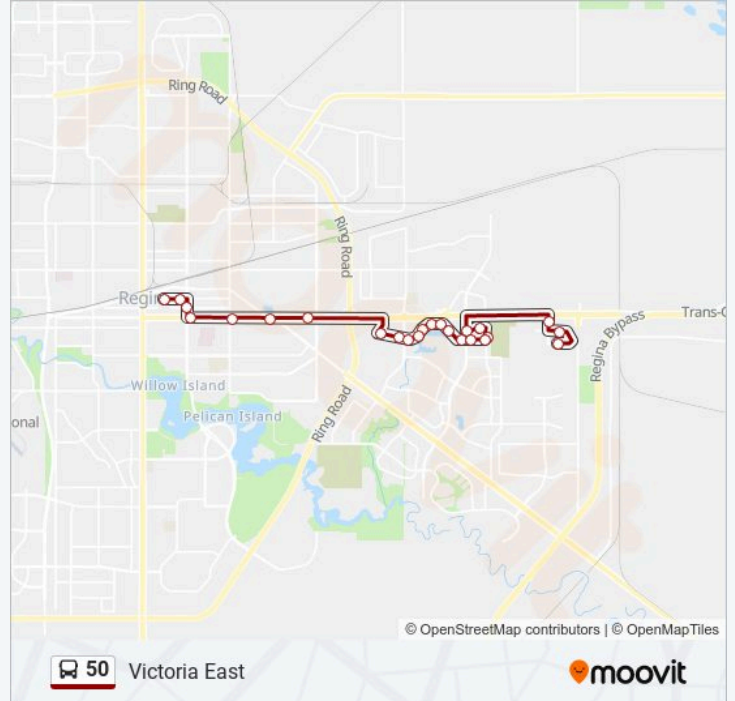

Direction: Victoria East

25 stops

[VIEW LINE SCHEDULE](#)

11th Ave @ Cornwall St (Eb)
 11th Ave @ Hamilton St (Eb)
 Broad St @ 12th Ave (Sb)
 Victoria Ave @ Broad St (Eb)
 Victoria Ave @ Winnipeg St (Eb)
 Victoria Ave @ Lindsay St (Eb)
 Victoria Ave @ Abbott St (Eb)
 Quance St @ Truesdale Dr (Eb)
 Quance St @ Vic Square Mall (Eb)
 Quance St @ University Park Dr (Eb)
 Quance St @ Heseltine Gate (Eb)
 Quance St @ Starlite St (Eb)
 Quance St @ Coleman St (Eb)
 Quance St @ Coleman St (Eb)
 Quance St @ Westfair Rd (Eb)
 Quance St @ Tregarva Dr (Eb)
 Quance St @ Prince Of Wales Dr (Eb)
 Quance St @ Windsor Park Rd (Eb)

50 bus Info

Direction: Victoria East

Stops: 25

Trip Duration: 31 min

Line Summary:

Quance Gate @ Quance St (Nb)
 Westfair Rd @ Superstore (Wb)
 Prince Of Wales Dr @ Westfair Rd (Nb)
 Aurora Blvd @ Victoria Ave (Sb)
 Anaquod Rd @ Aurora Blvd (Eb)
 Anaquod Rd @ Optimist (Sb)
 Optimist Dr @ Aurora Blvd (Wb)

Direction: Victoria East

17 stops

[VIEW LINE SCHEDULE](#)

Optimist Dr @ Aurora Blvd (Wb)
 Aurora Blvd @ Anaquod Rd (Nb)
 Quance Gate @ Victoria Ave (Sb)
 Westfair Rd @ Superstore (Wb)
 Prince Of Wales Dr @ Westfair Rd (Sb)
 Quance St @ Prince Of Wales Dr (Wb)
 Quance St @ Westfair Rd (Wb)
 Quance St @ Coleman St (Wb)
 Quance St @ Starlite St (Sb)
 Quance St @ Victoria Square Mall (Wb)
 Truesdale Dr @ Quance St (Nb)
 Victoria Ave @ Park St (Wb)
 Victoria Ave @ Lindsay St (Wb)
 Victoria Ave @ Winnipeg St (Wb)
 Victoria Ave @ Osler St (Wb)
 Victoria Ave @ Scarth St (Wb)
 11th Ave @ Cornwall St (Eb)