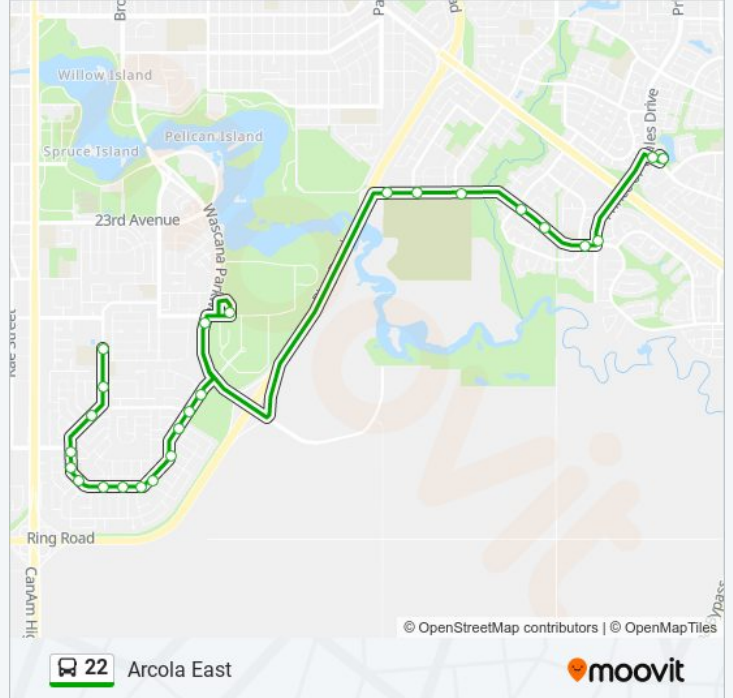

### Direction: Arcola East

25 stops

[VIEW LINE SCHEDULE](#)

- Massey Rd @ Parker Ave (Sb)
- Massey Rd @ Balfour Dr (Sb)
- Grant Rd @ Elgin Rd (Sb)
- Grant Rd @ Gordon Rd (Sb)
- Grant Rd @ Marsh Cres (Sb)
- Grant Rd @ Shannon Rd (Eb)
- Grant Rd @ Wesley Rd (Eb)
- Grant Rd @ Chisholm Rd (Eb)
- Grant Rd @ Birchwood Rd (Eb)
- Grant Rd @ Norris Rd (Nb)
- Grant Rd @ Mcdougall Cres (Nb)
- Grant Rd @ Shannon Rd (Nb)
- Grant Rd @ Grant Dr (Nb)
- Grant Rd @ Castle Rd (Nb)
- University Dr W @ Riddell Centre (Sb)
- Wascana Pkwy @ Kramer Blvd (Sb)
- Assiniboine Ave @ Park St (Eb)
- Assiniboine Ave @ Windfield Rd (Eb)
- Assiniboine Ave @ University Pk Dr (Eb)
- Assiniboine Ave @ Edinburgh Dr (Eb)
- Assiniboine Ave @ Boyle St (Eb)
- Assiniboine Ave @ Philip Rd (Eb)

### 22 bus Info

**Direction:** Arcola East

**Stops:** 25

**Trip Duration:** 30 min

**Line Summary:**

Prince Of Wales @ Assiniboine Ave (Nb)

Woodhams Rd @ Prince Of Wales Dr (Eb)

Woodhams Rd @ SS Leisure Centre (Eb)

### Direction: Arcola East

8 stops

[VIEW LINE SCHEDULE](#)

University Dr W @ Riddell Centre (Nb)

Kramer Blvd @ Wascana Pkwy (Wb)

Kramer Blvd @ Darke St (Wb)

Hillsdale St @ Latta St (Nb)

Macpherson Ave @ Hillsdale St (Wb)

**22 bus Info**

**Direction:** University

**Stops:** 33

**Trip Duration:** 30 min

**Line Summary:**

Wascana Circle @ Wascana Highlands (Sb)

Assiniboine Ave @ Prince Of Wales (Wb)

Assiniboine Ave @ Philip Rd (Wb)