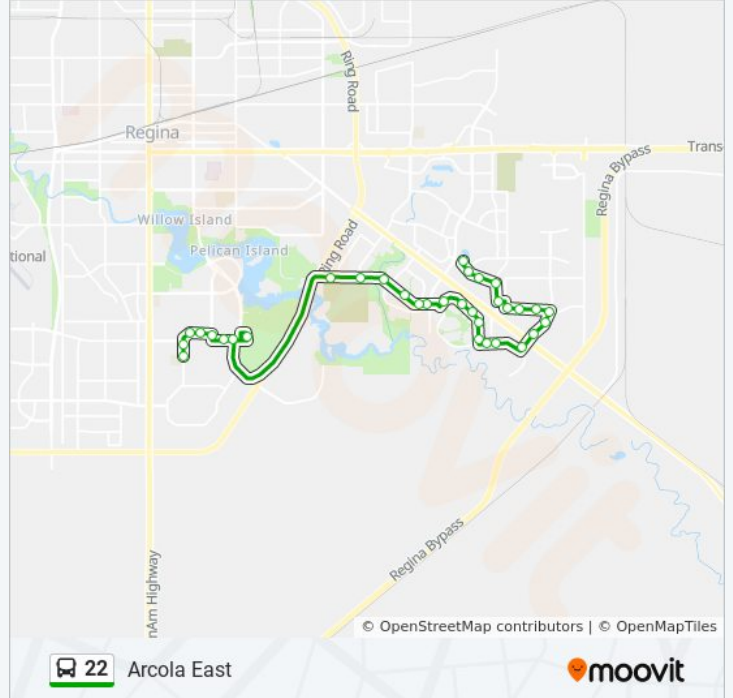

### 22 bus Time Schedule

Arcola East Route Timetable:

Sunday	Not Operational
Monday	22:00
Tuesday	22:00
Wednesday	22:00
Thursday	22:00
Friday	22:00
Saturday	Not Operational

### 22 bus Info

**Direction:** Arcola East

**Stops:** 8

**Trip Duration:** 5 min

**Line Summary:**

**Direction: University**

33 stops

[VIEW LINE SCHEDULE](#)