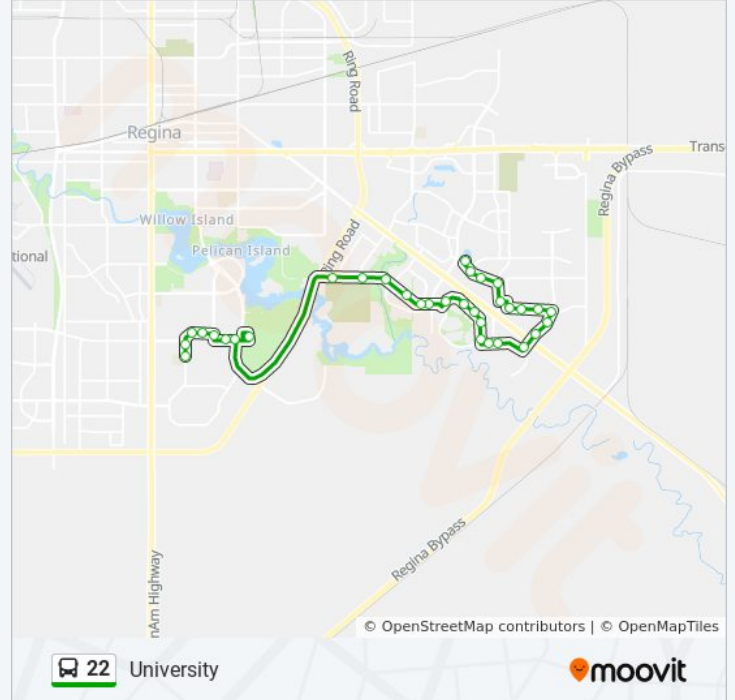

Kramer Blvd @ Darke St (Wb)

Hillsdale St @ Latta St (Nb)

Macpherson Ave @ Hillsdale St (Wb)

Macpherson Ave @ Cowan Cr (Wb)

Massey Rd @ Parliament Ave (Sb)

Massey Rd @ Parker Ave (Sb)

22 bus time schedules and route maps are available in an offline PDF at [moovitapp.com](https://moovitapp.com). Use the Moovit App to see live bus times, train schedule or subway schedule, and step-by-step directions for all public transit in Regina.

© 2024 Moovit - All Rights Reserved