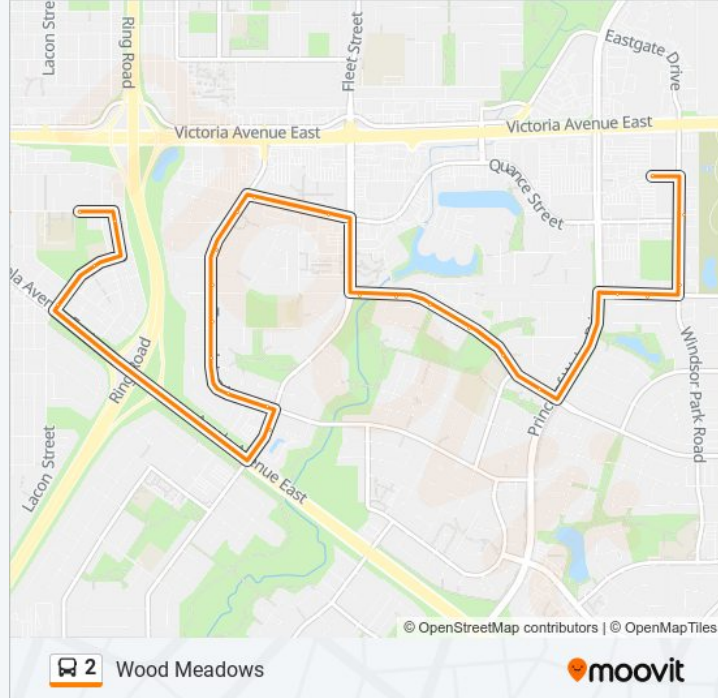

## 2 bus Info

**Direction:** Wood Meadows

**Stops:** 75

**Trip Duration:** 64 min

**Line Summary:**

Angus Rd @ Reilly Ave (Sb)

Albert St @ 6th Ave N (Nb)

Smith St @ 7th Ave N (Sb)

College Ave @ Montreal St (Eb)

College Ave @ Wallace St (Eb)

College Ave @ Broder St (Eb)

College Ave @ Edgar St (Eb)

College Ave @ Lindsay St (Eb)

College Ave @ Mcara St (Eb)

College Ave @ Francis St (Eb)

College Ave @ Abbott Rd (Eb)