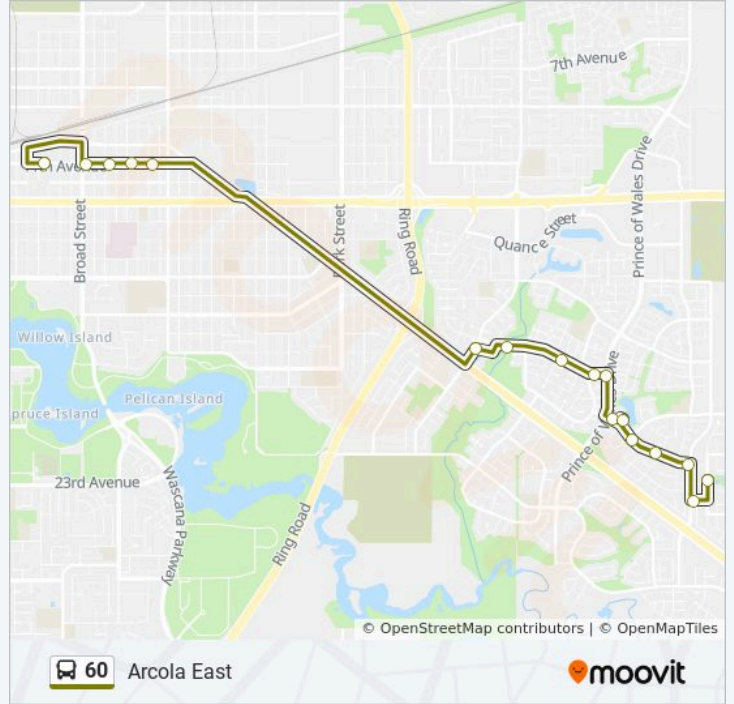

60 bus Info

Direction: Arcola Downtown

Stops: 33

Trip Duration: 39 min

Line Summary:

Truesdale Dr @ Fowler St (Wb)

Truesdale Dr @ Shooter Dr (Wb)

Truesdale Dr @ Harding St (Wb)

60 bus Time Schedule

Arcola East Route Timetable:

Sunday	00:00 - 18:30
Monday	06:30 - 23:35
Tuesday	00:00 - 23:35
Wednesday	00:00 - 23:35
Thursday	00:00 - 23:35
Friday	00:00 - 23:35
Saturday	00:00 - 23:35

60 bus Info

Direction: Arcola East

Stops: 17

Trip Duration: 36 min

Line Summary:

60 bus time schedules and route maps are available in an offline PDF at moovitapp.com. Use the Moovit App to see live bus times, train schedule or subway schedule, and step-by-step directions for all public transit in Regina.

© 2024 Moovit - All Rights Reserved