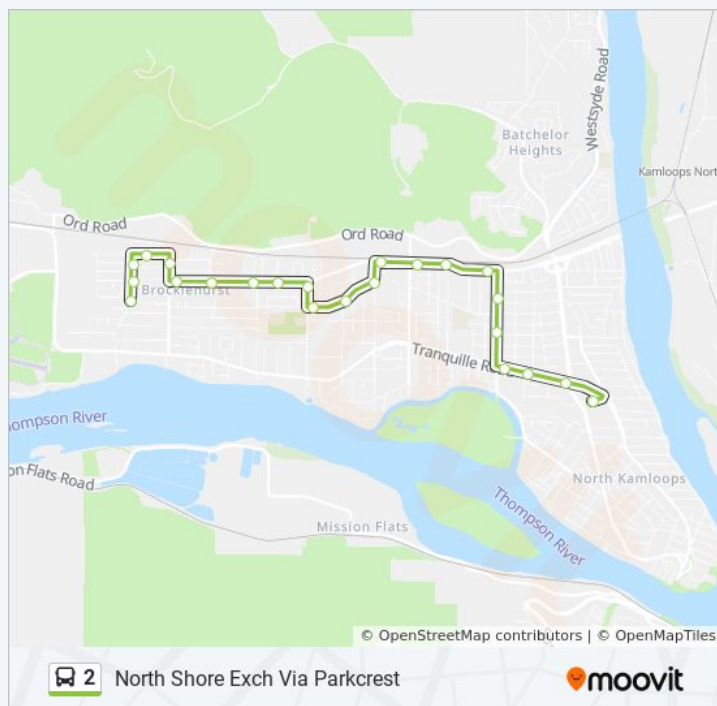

Parkcrest at Ponlen

Southhill at Parkcrest

Fleetwood at Southhill

Fleetwood at Desmond

Fleetwood at Holt

Parkcrest at Holt

Parkcrest at Singh

Parkcrest at Ollek

Halston at 13th St

12th St at Pembroke

12th St at Selkirk

Tranquille at 12th St

Tranquille at 10th St

Fortune at Tranquille

North Shore Exchange

Direction: North Shore Exch Via Parkcrest

Stops: 23

Trip Duration: 13 min

Line Summary:

2 bus time schedules and route maps are available in an offline PDF at moovitapp.com. Use the [Moovit App](#) to see live bus times, train schedule or subway schedule, and step-by-step directions for all public transit in Kamloops.

[About Moovit](#) • [MaaS Solutions](#) • [Supported Countries](#) • [Mooviter Community](#)

© 2024 Moovit - All Rights Reserved

Check Live Arrival Times