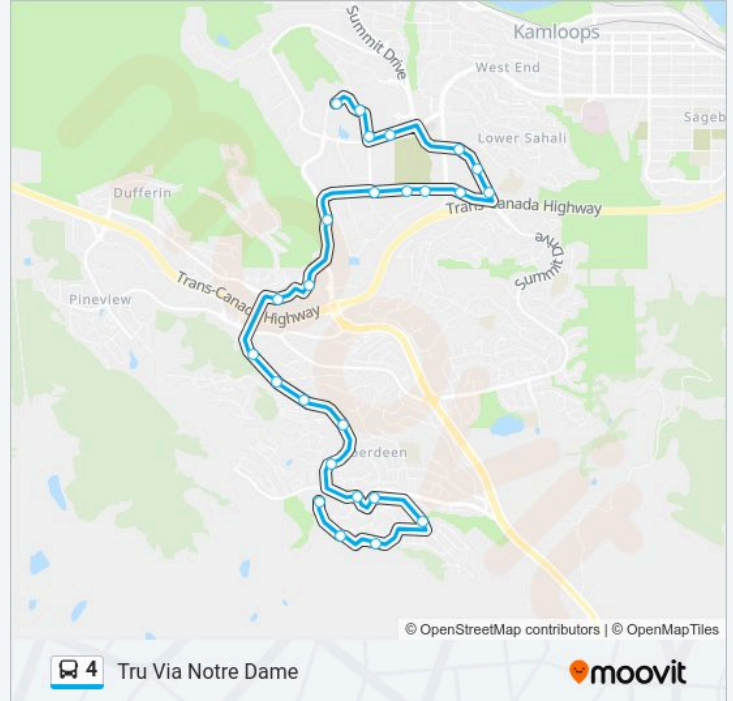

**Direction:** Tru Via Notre Dame

**Stops:** 25

**Trip Duration:** 23 min

**Line Summary:**

Summit at Notre Dame

Summit 1300 Block

Summit at Arrowstone

Mcgill at University

Dalhousie at McGill

Campus Way at Wolfpack Rd

Tru Exchange

4 bus time schedules and route maps are available in an offline PDF at [moovitapp.com](https://moovitapp.com). Use the Moovit App to see live bus times, train schedule or subway schedule, and step-by-step directions for all public transit in Kamloops.