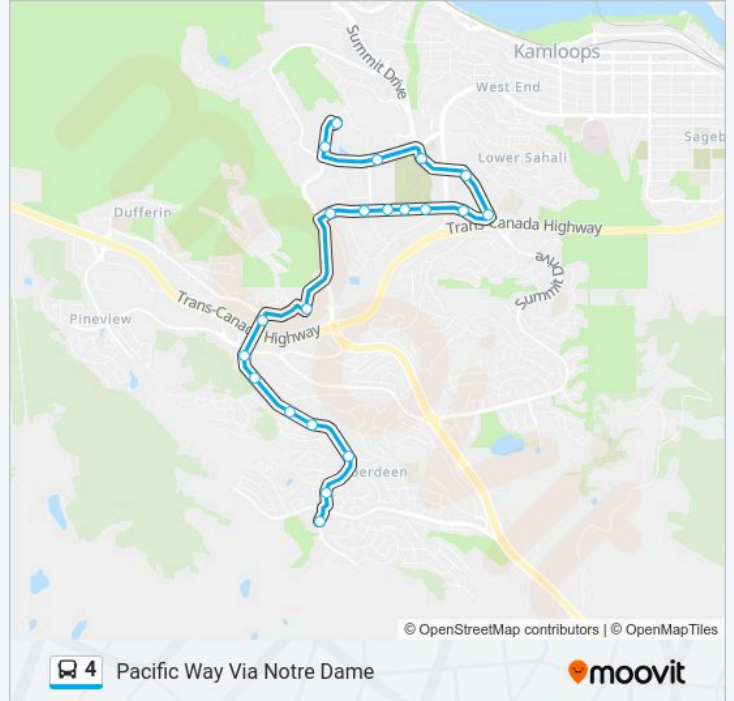

### Pacific Way Via Notre Dame

[Get The App](#)

The 4 bus line (Pacific Way Via Notre Dame) has 2 routes. For regular weekdays, their operation hours are: (1) Pacific Way Via Notre Dame: 06:06-23:25(2) Tru Via Notre Dame: 06:23-23:42  
Use the Moovit App to find the closest 4 bus station near you and find out when is the next 4 bus arriving.

#### Direction: Pacific Way Via Notre Dame

21 stops

[VIEW LINE SCHEDULE](#)

Tru Exchange  
Hillside at McGill  
Mcgill at Dalhousie  
Summit 1000 Block  
Summit at Arrowstone  
Summit at Notre Dame  
Notre Dame at Columbia St W  
Notre Dame at Laval  
Notre Dame at Cemetery  
Notre Dame at 800 Block  
Notre Dame at Dalhousie  
Notre Dame at Hillside  
Aberdeen Mall  
Pacific at Hillside  
Pacific at Hugh Allan  
Pacific at Pearson  
Pacific at Howe  
Pacific at Ravenwood  
Pacific at Greystone  
Pacific at Links  
Pacific at Aberdeen

#### 4 bus Info

**Direction:** Pacific Way Via Notre Dame

**Stops:** 21

**Trip Duration:** 19 min

**Line Summary:**

**Direction: Tru Via Notre Dame**

25 stops

[VIEW LINE SCHEDULE](#)

**Direction:** Tru Via Notre Dame

**Stops:** 25

**Trip Duration:** 23 min

**Line Summary:**

Summit at Notre Dame

Summit 1300 Block

Summit at Arrowstone

Mcgill at University