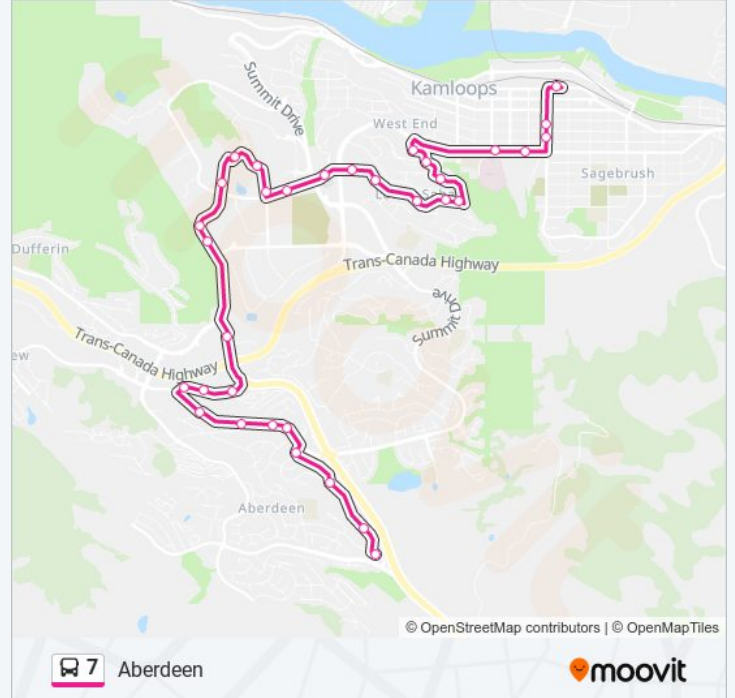

Hugh Allan at Harrison

Hugh Allan at Howe

Hugh Allan at Gloaming

Hugh Allan 880 Block

Sifton Ave at Hector Dr.

Sifton Ave at Fleming Dr.

Sifton 2240 Block

Laurier at Sifton

Direction: Downtown Via Battle

38 stops

[VIEW LINE SCHEDULE](#)

Laurier at Sifton

Laurier at Aberdeen

Aberdeen at Drummond

Aberdeen 650 Block

Van Horne at Aberdeen

Sahali at Columbia St

Columbia at 3rd

Tuesday	00:18 - 23:10
Wednesday	00:18 - 23:10
Thursday	00:18 - 23:10
Friday	00:18 - 23:10
Saturday	00:18 - 23:31

7 bus Info

Direction: Downtown Via Bestwick

Stops: 39

Trip Duration: 30 min