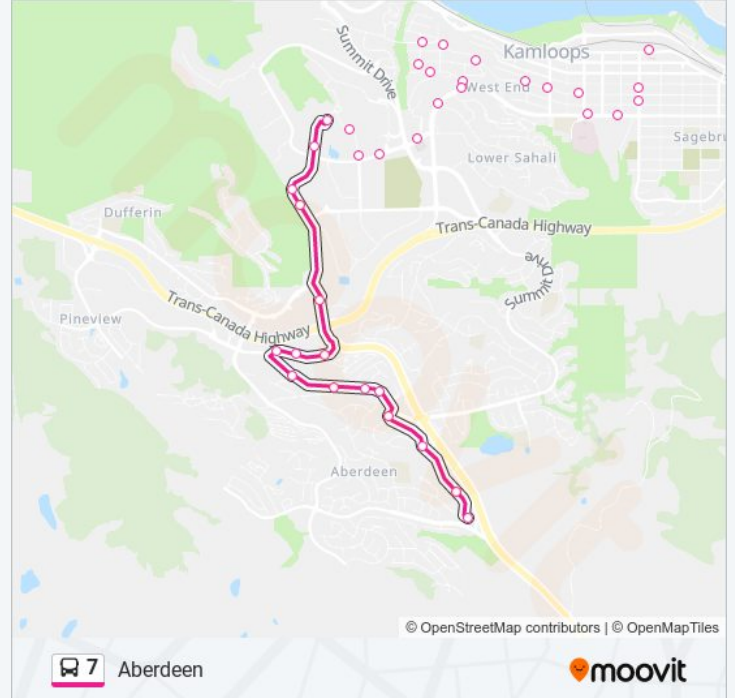

Hillside Way at Aberdeen Mall

Rogers at Braeview

Rogers 1250 Block

Rogers at Hugh Allan

Hugh Allan at Harrison

Hugh Allan at Howe

Hugh Allan at Gloaming

Hugh Allan 880 Block

Sifton Ave at Hector Dr.

Sifton Ave at Fleming Dr.

Sifton 2240 Block

Laurier at Sifton

Direction: Aberdeen Via Bestwick

33 stops

[VIEW LINE SCHEDULE](#)

Lansdowne Exchange

7 bus Info

Direction: Aberdeen Via Bestwick

Stops: 33

Trip Duration: 26 min

Line Summary:

Mcgill at University

Dalhousie at Mcgill

Campus Way at Wolfpack Rd

Sahali at Columbia St

Columbia at 3rd

Tuesday	00:18 - 23:10
Wednesday	00:18 - 23:10
Thursday	00:18 - 23:10
Friday	00:18 - 23:10
Saturday	00:18 - 23:31

7 bus Info

Direction: Downtown Via Bestwick

Stops: 39

Trip Duration: 30 min