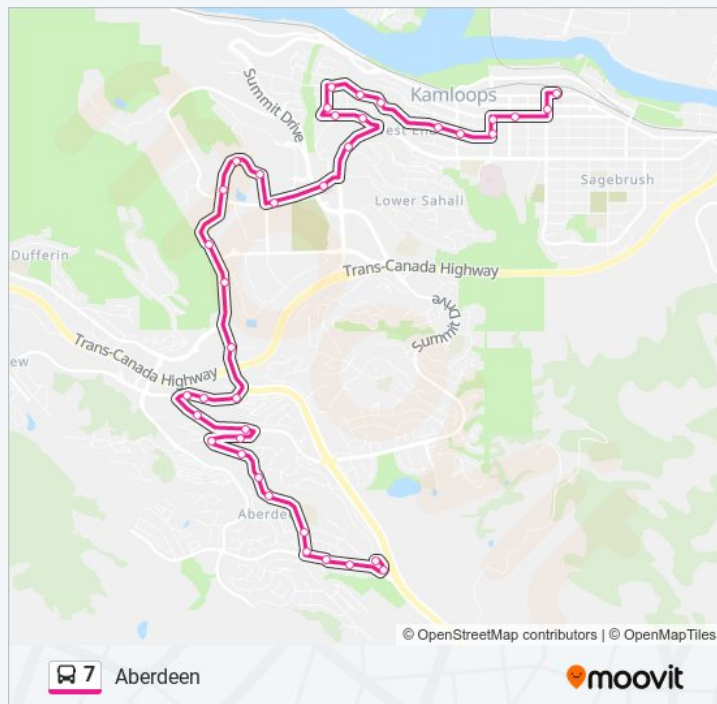

Howe 1130 Block

Hugh Allan at Howe

Hugh Allan at Harrison

Rogers at Hugh Allan

Rogers 1250 Block

Rogers Way at Rogers Pl

Hillside Way at Aberdeen Mall

Hillside at Cariboo

Hillside at Notre Dame

Hillside at McGill

Tru Exchange

Campus Way at Wolfpack Rd

Mcgill at Dalhousie

Mcgill at Summit

Columbia St W 600 Block

Grandview at Garden

Grandview at Dalgleish

Centre at Battle St W

Lombard at Centre

Strathcona at Hemlock

Strathcona at Battle St W

Battle St W at Lee

Battle at 1st Ave

3rd Ave at Battle

3rd Ave at Seymour

Seymour at 4th Ave

6th Ave at Victoria

Lansdowne Exchange

Direction: Downtown Via Bestwick

39 stops

[VIEW LINE SCHEDULE](#)

Laurier at Sifton

7 bus Time Schedule

Downtown Via Bestwick Route Timetable:

Sunday	00:30 - 22:52

Monday	06:30 - 23:10