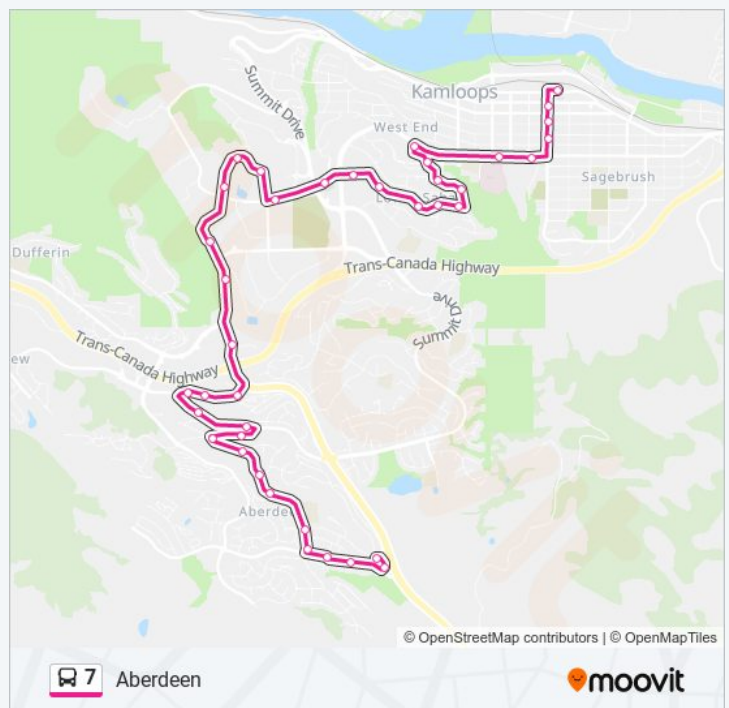

Laurier at Aberdeen

Aberdeen at Drummond

Aberdeen 650 Block

Van Horne at Aberdeen

Van Horne at Laurier

Van Horne at Greystone

Van Horne at Hector

Van Horne at Huntleigh

Van Horne at Howe

Howe 1130 Block

Hugh Allan at Howe

Hugh Allan at Harrison

Rogers at Hugh Allan

Rogers 1250 Block

Rogers Way at Rogers Pl

Hillside Way at Aberdeen Mall

Hillside at Cariboo

Hillside at Notre Dame

Hillside at McGill

Tru Exchange

Campus Way at Wolfpack Rd

Mcgill at Dalhousie

Mcgill at Summit

Mcgill at Frontage

Mcgill at Chapperon

Mcgill 240 Block

Mcgill at Monashee

Mcgill at Bestwick

Bestwick at Greenstone

Bestwick at Sahali

Sahali at Pemberton

Sahali at Columbia St

Columbia at 3rd

Tuesday	00:18 - 23:10
Wednesday	00:18 - 23:10
Thursday	00:18 - 23:10
Friday	00:18 - 23:10
Saturday	00:18 - 23:31

7 bus Info

Direction: Downtown Via Bestwick

Stops: 39

Trip Duration: 30 min

Line Summary: