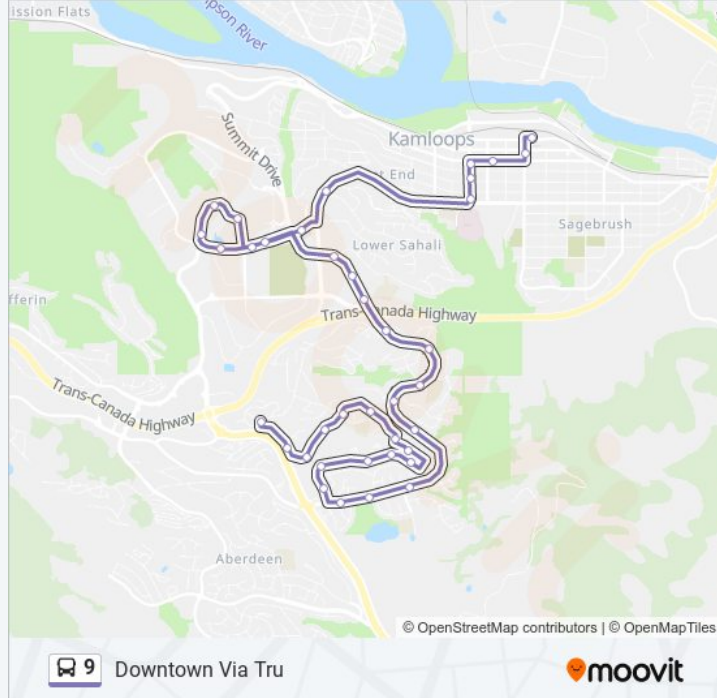

9 bus Info
Direction: Downtown Via Tru
Stops: 38
Trip Duration: 32 min
Line Summary:

Summit 1300 Block

Summit at Arrowstone

Mcgill at University

Mcgill at Camosun

Hillside at Mcgill

Tru Exchange

Campus Way at Wolfpack Rd

Mcgill at Dalhousie

Mcgill at Summit

Columbia St W 600 Block

3rd Ave at Columbia

3rd Ave at Battle

3rd Ave at Seymour

Seymour at 4th Ave

6th Ave at Victoria

Lansdowne Exchange

Direction: Gleneagles Via Tru

25 stops

[VIEW LINE SCHEDULE](#)

Lansdowne Exchange

4th Ave at Seymour

4th Ave at Battle

4th Ave at Nicola

Columbia at 3rd Ave

Columbia St at Bluff

Columbia St at Grandview

Columbia St at Frontage

Mcgill at Summit

Mcgill at University

Dalhousie at Mcgill

Campus Way at Wolfpack Rd