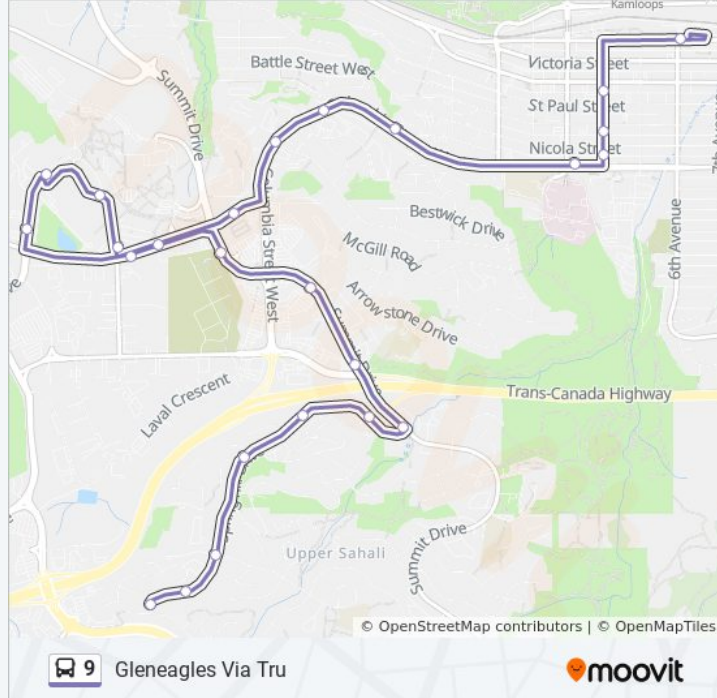

Hillside at Mcgill

Mcgill at Dalhousie

Summit 1000 Block

Summit at Arrowstone

Summit at Notre Dame

Summit at Springhill

Springhill 1470 Block

Springhill 1560 Block

Springhill at Springfield

Springhill at Springview

Springhill at Gleneagles

Springhill at Gleneagles

9 bus time schedules and route maps are available in an offline PDF at moovitapp.com. Use the [Moovit App](#) to see live bus times, train schedule or subway schedule, and step-by-step directions for all public transit in Kamloops.

[About Moovit](#) • [MaaS Solutions](#) • [Supported Countries](#) • [Mooviter Community](#)

© 2024 Moovit - All Rights Reserved

Check Live Arrival Times