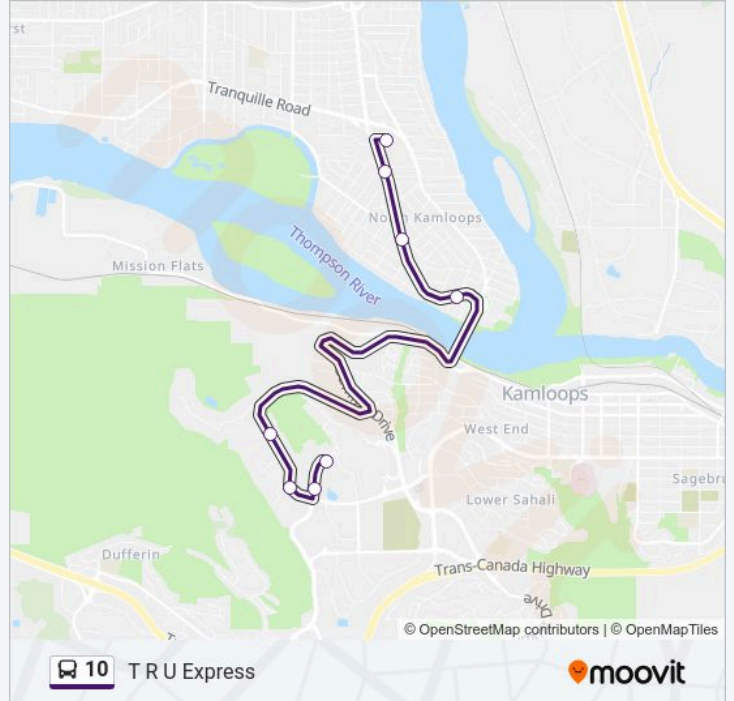

Mcgill Rd at Mcgill Pl

Hillside at Mcgill

Tru Exchange

#### 10 bus Time Schedule

T R U Express Route Timetable:

Monday	06:40 - 21:20
Tuesday	06:40 - 21:20
Wednesday	06:40 - 21:20
Thursday	06:40 - 21:20
Friday	06:40 - 21:20
Saturday	Not Operational
Sunday	Not Operational

#### 10 bus Info

**Direction:** T R U Express

**Stops:** 8

**Trip Duration:** 14 min

**Line Summary:**

### Direction: North Shore Exchange Express

9 stops

[VIEW LINE SCHEDULE](#)

Tru Exchange

Campus Way at Wolfpack Rd

Mcgill at Camosun

Mcgill Rd at Mcgill Pl

Mcgill at Concordia