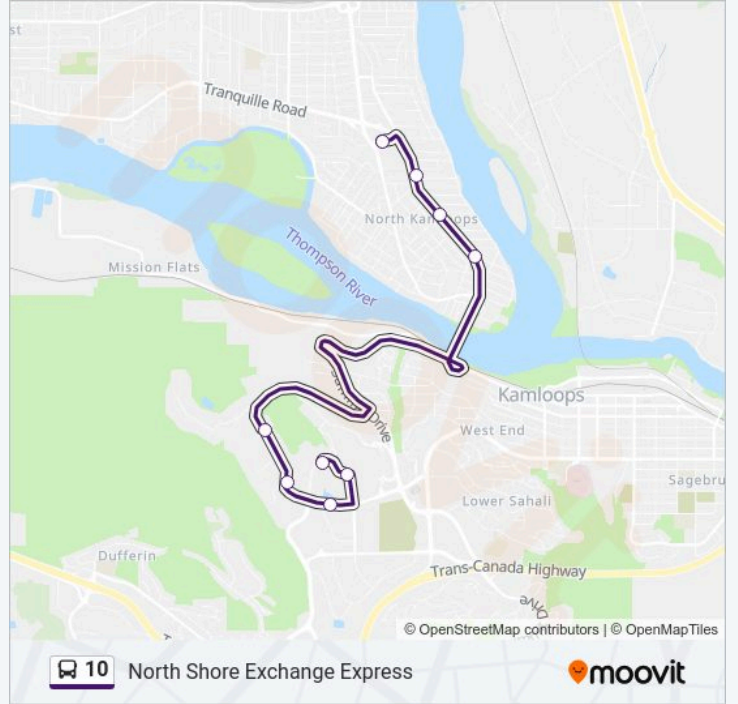

#### 10 bus Info

**Direction:** T R U Express

**Stops:** 8

**Trip Duration:** 14 min

**Line Summary:**

### 10 bus Time Schedule

North Shore Exchange Express Route Timetable:

Monday	06:53 - 21:00
Tuesday	06:53 - 21:00
Wednesday	06:53 - 21:00
Thursday	06:53 - 21:00
Friday	06:53 - 21:00
Saturday	Not Operational
Sunday	Not Operational

### 10 bus Info

**Direction:** North Shore Exchange Express

**Stops:** 9

**Trip Duration:** 14 min

**Line Summary:**

10 bus time schedules and route maps are available in an offline PDF at [moovitapp.com](https://moovitapp.com). Use the Moovit App to see live bus times, train schedule or subway schedule, and step-by-step directions for all public transit in Kamloops.

© 2024 Moovit - All Rights Reserved