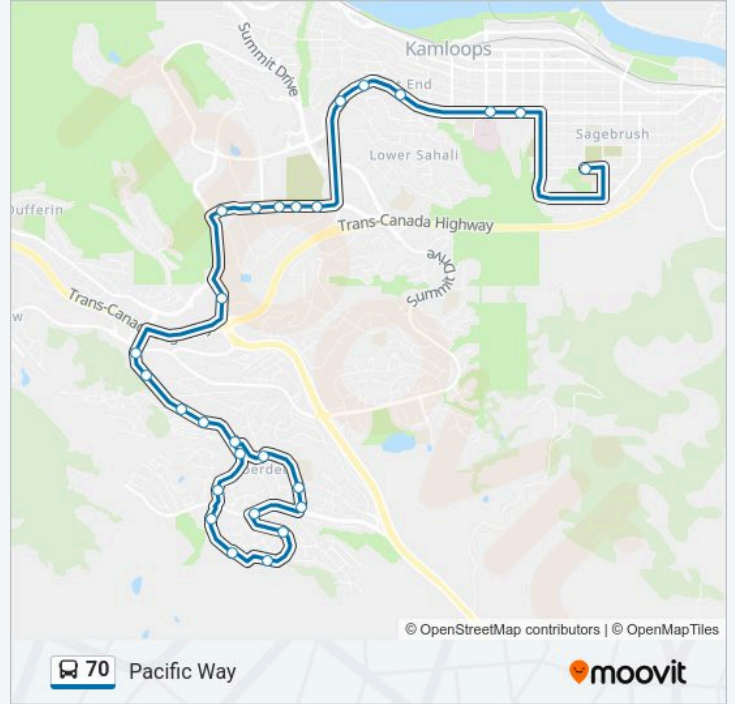

Direction: Pacific Way

27 stops

[VIEW LINE SCHEDULE](#)

Munro at 8 Avenue
Columbia at 5th Ave
Columbia at 3rd Ave
Columbia St at Bluff
Columbia St at Grandview
Columbia St at Frontage
Notre Dame at Laval
Notre Dame at Cemetery
Notre Dame at 800 Block
Notre Dame at Dalhousie
Notre Dame at Hillside
Hillside Way at Aberdeen Mall
Pacific at Hugh Allan
Pacific at Pearson
Pacific at Howe
Pacific at Ravenwood
Pacific at Greystone
Pacific at Links
Pacific at Aberdeen
Pacific 2500 Block
Abbeyglen at Bramble

Trip Duration: 30 min

Line Summary:

Abbeyglen at Regent

Aberdeen at Abbeyglen

Van Horne at Aberdeen

Van Horne at Laurier

(-Dcom-)Greystone at Van Horne

Pacific at Greystone