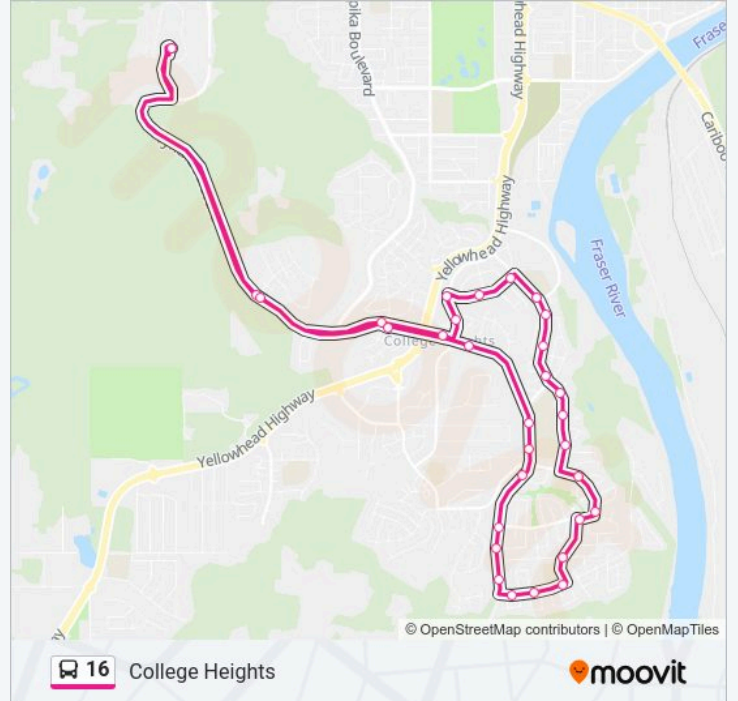

Unbc Exch Bay A

Direction: College Heights

32 stops

[VIEW LINE SCHEDULE](#)

Unbc Exch Bay A

Tyner Blvd at University Heights Dr

Tyner Blvd at Gannett Rd

Domano Blvd at Moriarty Cres

16 bus Time Schedule

College Heights Route Timetable:

Monday	07:00-21:30
Tuesday	07:00-21:30
Wednesday	07:00-21:30
Thursday	07:00-21:30
Friday	07:00-21:30
Saturday	08:30-22:00
Sunday	09:30-17:30

16 bus Info

Direction: College Heights

Stops: 32

Trip Duration: 34 min

Line Summary:

Simon Fraser Ave at Delhi Pl
Simon Fraser Ave at Acadia Pl
Simon Fraser Ave at Caledonia Cres
Simon Fraser Ave at Rideau Dr
Simon Fraser Ave at Trent Dr
Simon Fraser Ave at Cowart Rd
Eton Ave at Simon Fraser Ave
Eton Ave at Cambridge Rd
Mcgill Cres at Eton Ave
Mcgill Cres at Monahan Cres
Domano Blvd at McGill Cres
Tyner Blvd at Baker Rd
Tyner Blvd at University Heights Dr
Unbc Exch Bay A