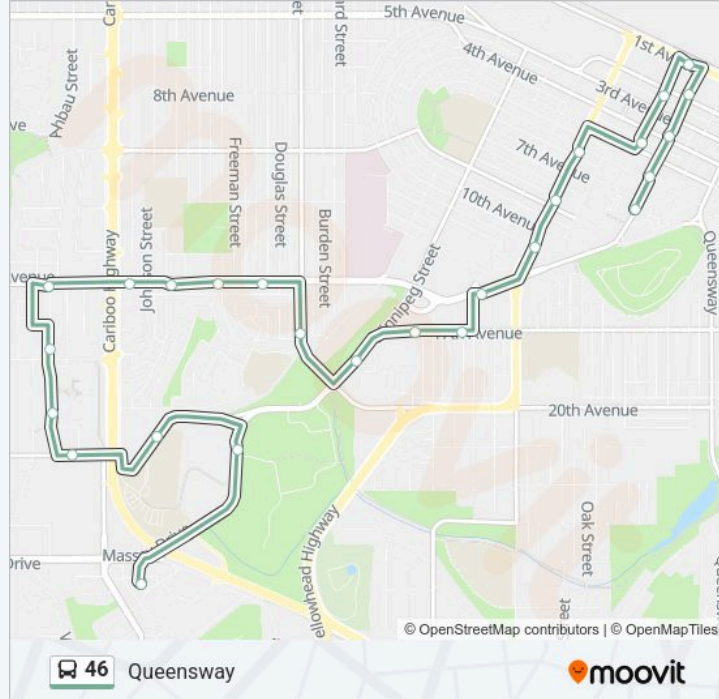

46 bus Info

Direction: Queensway - To Pine Centre

Stops: 32

Trip Duration: 29 min

Line Summary:

3900 Blk Wiebe Rd

Vance Rd at Blakley Rd

Westwood Dr at Merritt Rd

Nicholson St at 18th Ave

Nicholson Exch Bay B

15th Ave at Central St E

15th Ave at Irwin St

15th Ave at Gillett St

15th Ave at Ewert St

Carney St at Ellison Dr

Winnipeg St at Yew St

46 bus Info

Direction: Queensway - To Downtown

Stops: 26

Trip Duration: 24 min

Line Summary:

Victoria St at 6th Ave

Quebec St at 5th Ave

Quebec St at 2nd Ave

1st Ave at Quebec St

Dominion St at 2nd Ave

Dominion St at 4th Ave

Dominion St at 6th Ave

Downtown Exch Bay A

Direction: Queensway To Parkwood

16 stops

[VIEW LINE SCHEDULE](#)