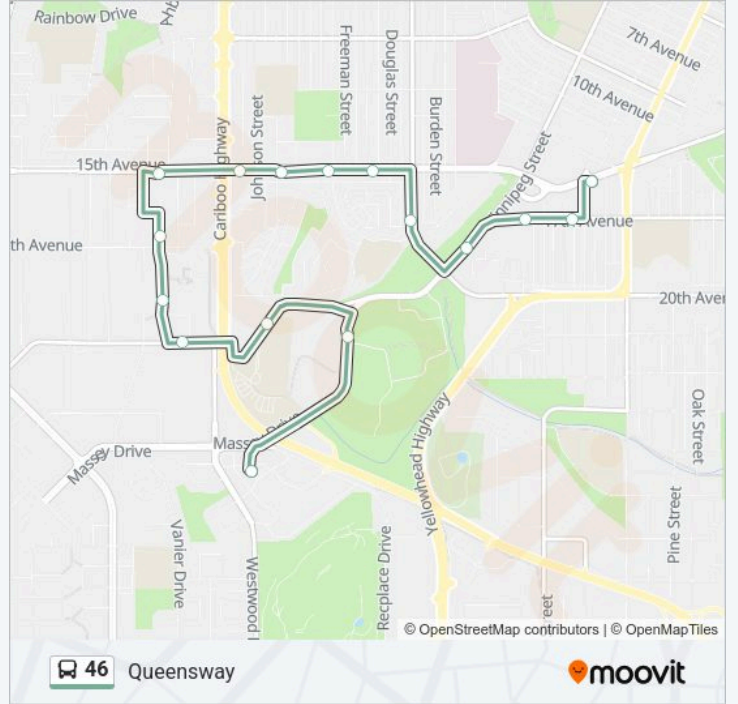

46 bus Info

Direction: Queensway - To Pine Centre

Stops: 32

Trip Duration: 29 min

Line Summary:

3900 Blk Wiebe Rd

Vance Rd at Blakley Rd

Westwood Dr at Merritt Rd

46 bus Info

Direction: Queensway - To Downtown

Stops: 26

Trip Duration: 24 min

Line Summary:

Victoria St at 6th Ave

Quebec St at 5th Ave

Quebec St at 2nd Ave

1st Ave at Quebec St

Dominion St at 2nd Ave

Dominion St at 4th Ave

Dominion St at 6th Ave

Downtown Exch Bay A

Direction: Queensway To Parkwood

16 stops

[VIEW LINE SCHEDULE](#)

46 bus Info

Direction: Queensway To Parkwood

Stops: 16

Trip Duration: 14 min

Line Summary:

46 bus time schedules and route maps are available in an offline PDF at moovitapp.com. Use the Moovit App to see live bus times, train schedule or subway schedule, and step-by-step directions for all public transit in Prince George.