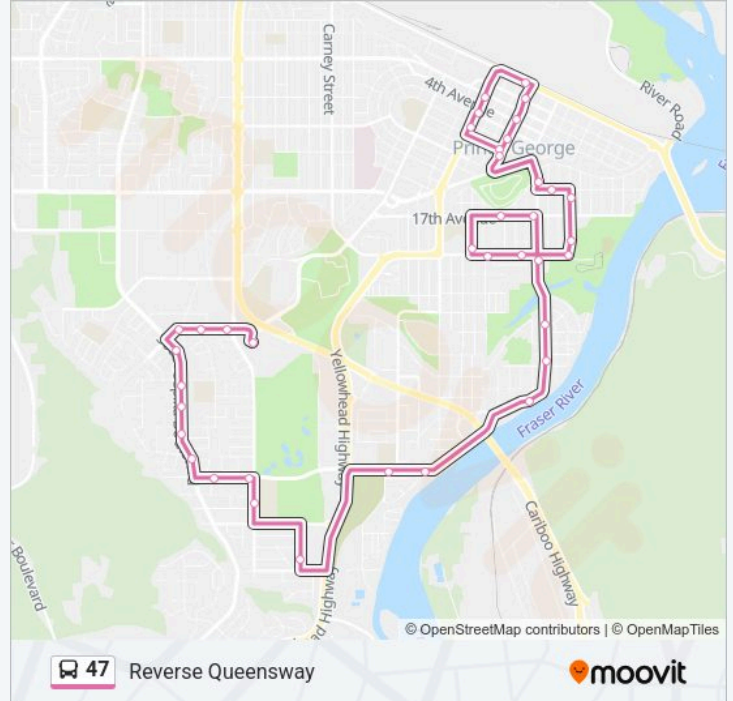

Queensway at 20th Ave

17th Ave at Queensway

17th Ave at Larch St

Oak St at 20th Ave

20th Ave at Norwood St

20th Ave at Cuddie Cres

20th Ave at Gorse St

Gorse St at 20th Ave

Gorse St at 15th Ave

15th Ave at Ingledew St

Queensway at 15th Ave

Downtown Exch Bay C

Victoria St at 6th Ave

Victoria St at 5th Ave

Victoria St at 3rd Ave

1st Ave at Quebec St

Dominion St at 2nd Ave

Dominion St at 4th Ave

Dominion St at 6th Ave

Downtown Exch Bay A

47 bus time schedules and route maps are available in an offline PDF at moovitapp.com. Use the Moovit App to see live bus times, train schedule or subway schedule, and step-by-step directions for all public transit in Prince George.

© 2025 Moovit - All Rights Reserved