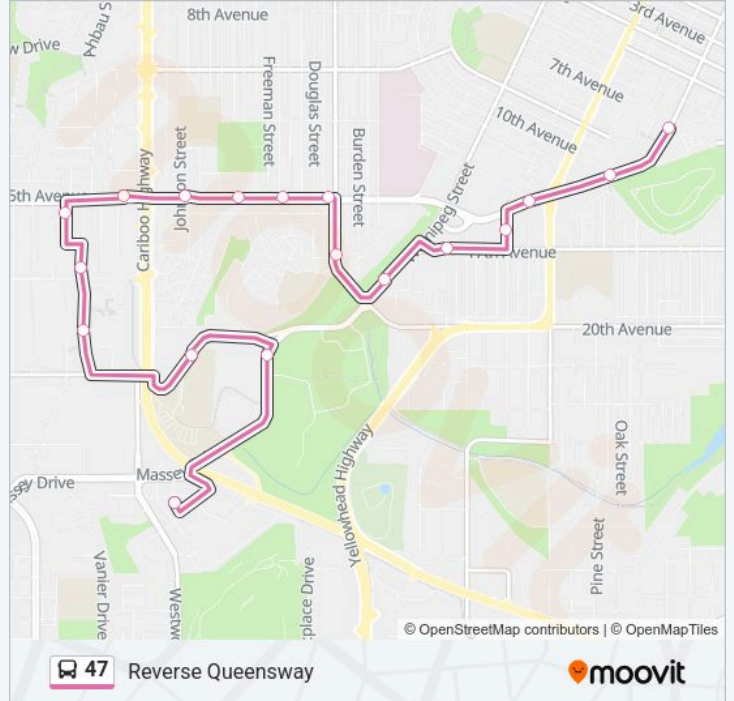

47 Line

Reverse Queensway

[Get The App](#)

The 47 bus line (Reverse Queensway) has 2 routes. For regular weekdays, their operation hours are:

(1) Queensway - To Pine Centre: 07:42-19:42(2) Queensway To Downtown: 07:07-20:07

Use the Moovit App to find the closest 47 bus station near you and find out when is the next 47 bus arriving.

Direction: Queensway - To Pine Centre

18 stops

[VIEW LINE SCHEDULE](#)

Downtown Exch Bay A
Patricia Blvd at 10th Ave
15th Ave at Victoria St
Spruce St at 15th Ave
17th Ave at Upland St
Winnipeg St at Yew St
Carney St at Ellison Dr
15th Ave at Carney St
15th Ave at Ewert St
15th Ave at Gillett St
15th Ave at Johnson St
15th Ave at Central St W
Nicholson Exch Bay C
Nicholson St at 18th Ave
College Rd at Cnc
2900 Blk Griffiths Ave
Massey Dr at Griffiths Ave - Stadium
Pine Centre Exch Bay B

47 bus Info

Direction: Queensway - To Pine Centre

Stops: 18

Trip Duration: 21 min

Line Summary:

Direction: Queensway To Downtown

38 stops

[VIEW LINE SCHEDULE](#)

47 bus Info

Direction: Queensway To Downtown

Stops: 38

Trip Duration: 31 min

Line Summary:

Queensway at 20th Ave

17th Ave at Queensway

17th Ave at Larch St