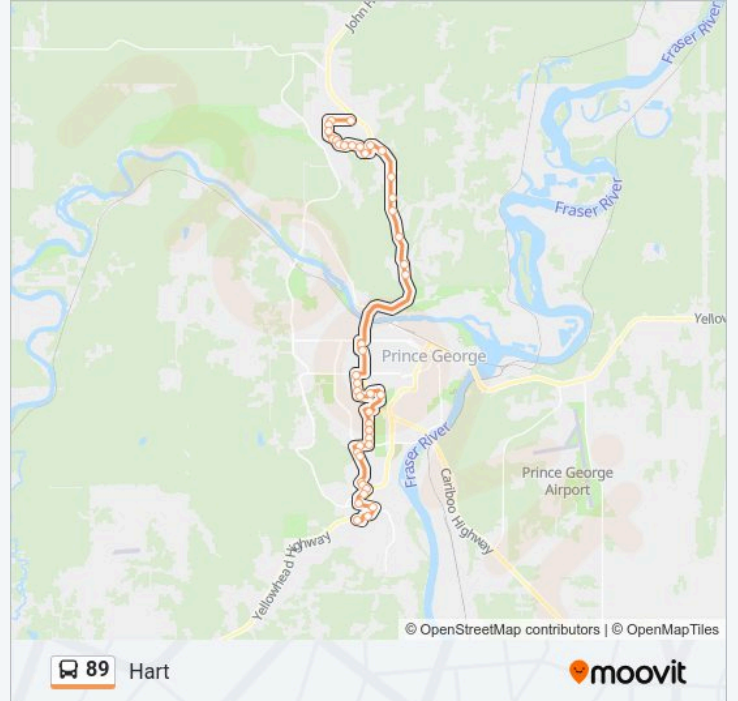

22nd Ave at Nicholson St

College Rd at Cnc

Nicholson St at 18th Ave

Nicholson Exch Bay A

Spruceland Exch Bay D

Ahbau St at 5th Ave

Hwy 97 at Hoferkamp Rd

Hwy 97 at Northwood Pulpmill Rd

Hwy 97 at Bellamy Rd

Hwy 97 at Kenworth Rd E

Hwy 97 at Noranda Rd E

Hwy 97 at Collins Rd

Hwy 97 at Monterey Rd

Cook Cres at Birchwood Trailer Park

Croft Rd at Hepting Rd

Croft Rd at Glade Rd

Croft Rd at Winslow Dr

Glengarry Rd at Killarney Dr

Highland Dr at Poyner Cres

Highland Dr at Teresa Pl

Highland Dr at Montgomery Cres

Kelly Rd S at Vellencher Rd

Kelly Rd S at Austin Rd W

Austin Rd W at Boschman Pl

Hart Exchange Bay A

89 bus time schedules and route maps are available in an offline PDF at moovitapp.com. Use the Moovit App to see live bus times, train schedule or subway schedule, and step-by-step directions for all public transit in Prince George.

© 2025 Moovit - All Rights Reserved