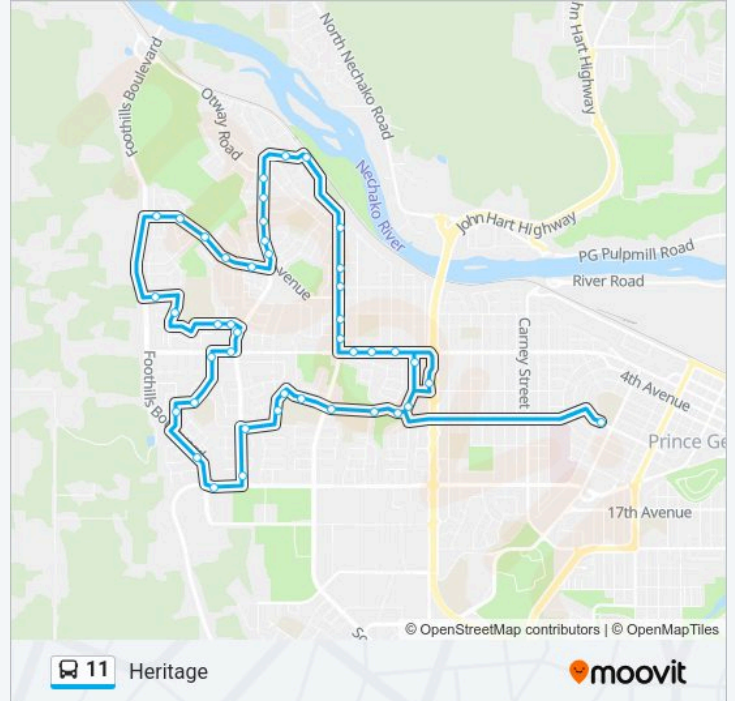

Tabor Blvd at Baxter Ave

Tabor Blvd at McArthur Pl

1st Ave at Corless Cres

1st Ave at Anderson St

1st Ave at Freimuller Ave

1st Ave at Zimmaro Ave

Killoren Cres at Foothills Blvd

Killoren Cres at Mullett Cres

Pilot St at Selwyn Cres

Spruceland Exch Bay B

Ochakwin Cres at Robson Ave

Foothills Blvd at Cascade Ave

15th Ave at Foothills Blvd

Tabor Blvd at Genevieve Cres

Davie Ave at Tabor Blvd

Kerry St at Inez Cres

Kerry St at Lacoma St

Rainbow Dr at Reid Cres

Rainbow Dr at Ospika Blvd

Rainbow Dr at Liard Dr

Rainbow Dr at Union St

Ahbau St at Rainbow Dr

11 bus time schedules and route maps are available in an offline PDF at moovitapp.com. Use the Moovit App to see live bus times, train schedule or subway schedule, and step-by-step directions for all public transit in Prince George.

© 2025 Moovit - All Rights Reserved