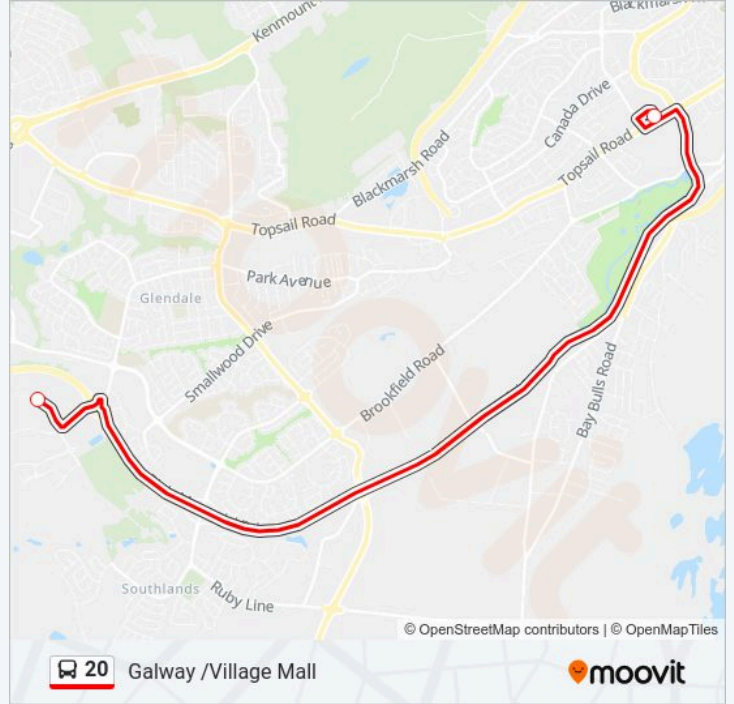

20 bus time schedules and route maps are available in an offline PDF at moovitapp.com. Use the Moovit App to see live bus times, train schedule or subway schedule, and step-by-step directions for all public transit in St Johns.

© 2025 Moovit - All Rights Reserved