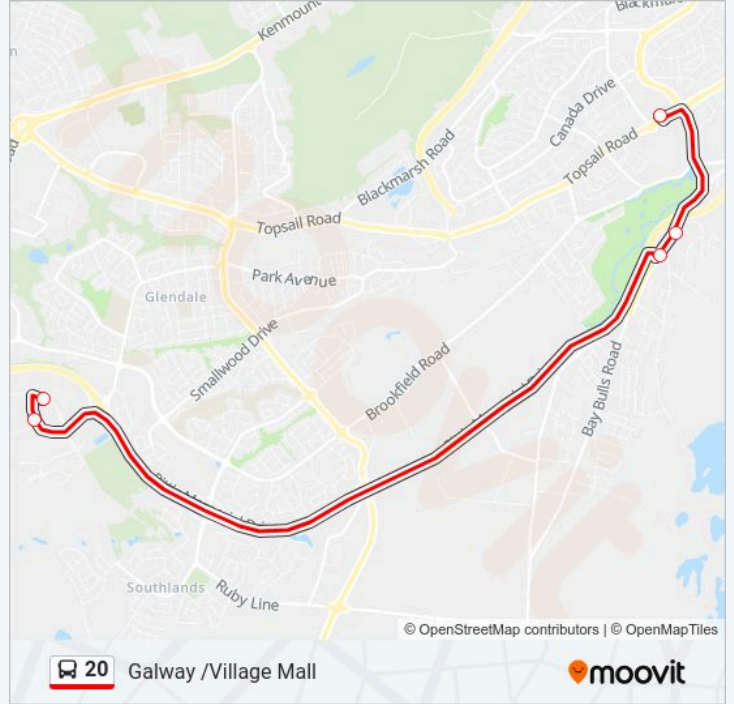

Use the Moovit App to find the closest 20 bus station near you and find out when is the next 20 bus arriving.

**Direction: Village Mall**

5 stops

[VIEW LINE SCHEDULE](#)

Danny Drive Marshalls

Danny Drive Costco Gas Pumps

Bay Bulls Road Oposite Civic 34

Bay Bulls Road Opposite Irving

Village Mall

**20 bus Time Schedule**

Village Mall Route Timetable:

Monday	07:50-21:45
Tuesday	07:50-21:45
Wednesday	07:50-21:45
Thursday	07:50-21:45
Friday	07:50-21:45
Saturday	07:50-21:45
Sunday	08:55-18:40

**20 bus Info**

**Direction:** Village Mall

**Stops:** 5

**Trip Duration:** 15 min

**Line Summary:**

**Direction: Galway**

2 stops

[VIEW LINE SCHEDULE](#)

Village Mall

Danny Drive Marshalls

**20 bus Time Schedule**

Galway Route Timetable:

Monday	07:35-21:30
Tuesday	07:35-21:30
Wednesday	07:35-21:30
Thursday	07:35-21:30
Friday	07:35-21:30
Saturday	07:35-21:30
Sunday	08:40-18:25