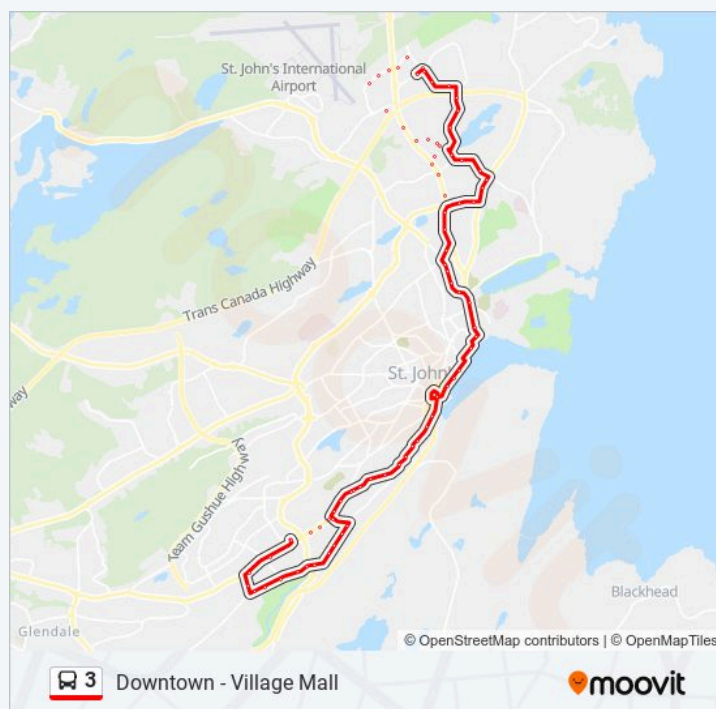

Direction: Downtown - Village Mall

10 stops

[VIEW LINE SCHEDULE](#)

- Stavanger Drive Staples
- Aberdeen Avenue Staples
- Aberdeen Avenue Civic 25 Tim Hortons
- Stavanger Drive Civic 391
- Carrick Drive Opposite Civic 164
- Carrick Drive Civic 139
- Carrick Drive Civic 97
- Carrick Drive Civic 35 Paul Reynolds Centre
- Newfoundland Drive Civic 381
- Torbay Road Mall

Direction: Downtown - Village Mall

Stops: 10

Trip Duration: 10 min

Line Summary:

Direction: Eastern Health Bld - Highland Dr - Downtown - Village Mall

60 stops

[VIEW LINE SCHEDULE](#)

- Stavanger Drive Staples
- Aberdeen Avenue Civic 70 Swiss Chalet
- Whiterose Drive Civic 55
- Whiterose Drive Civic 25