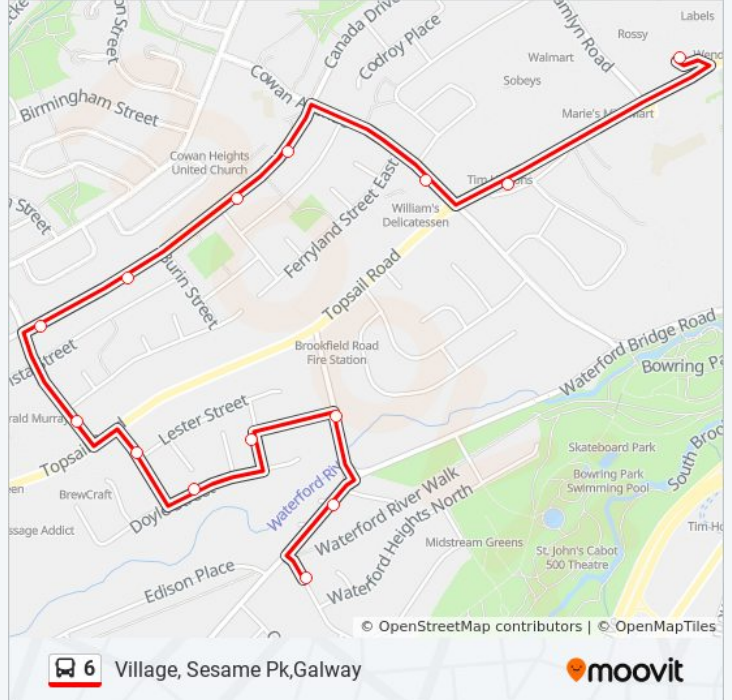

Direction: Village Mall

16 stops

[VIEW LINE SCHEDULE](#)

Perlin Street Civic 11
Brookfield Road Civic 63
Brookfield Road Civic 29
Steer Street Civic 11
Doyle Street Civic 54
Lester Street Civic 36
Topsail Road Civic 594
Topsail Road Civic 616
Burgeo Street Irving Station
Canada Drive Civic 195
Canada Drive Civic 167
Canada Drive Civic 133
Canada Drive Civic 113
Cowan Avenue Opposite Pasedena Crescent
Topsail Road Opposite Mcdonalds
Village Mall

6 bus Time Schedule

Village Mall Route Timetable:

| | |
|-----------|---------------|
| Sunday | 09:25 - 17:00 |
| Monday | 06:45 - 19:35 |
| Tuesday | 06:45 - 19:35 |
| Wednesday | 06:45 - 19:35 |
| Thursday | 06:45 - 19:35 |
| Friday | 06:45 - 19:35 |
| Saturday | 08:20 - 19:10 |

6 bus Info

Direction: Village Mall

Stops: 16

Trip Duration: 20 min

Line Summary:

Direction: Waterford Bridge Rd - Sesame Park

23 stops

[VIEW LINE SCHEDULE](#)

6 bus Info

Direction: Waterford Bridge Rd - Sesame Park

Stops: 23

Trip Duration: 15 min

Line Summary: