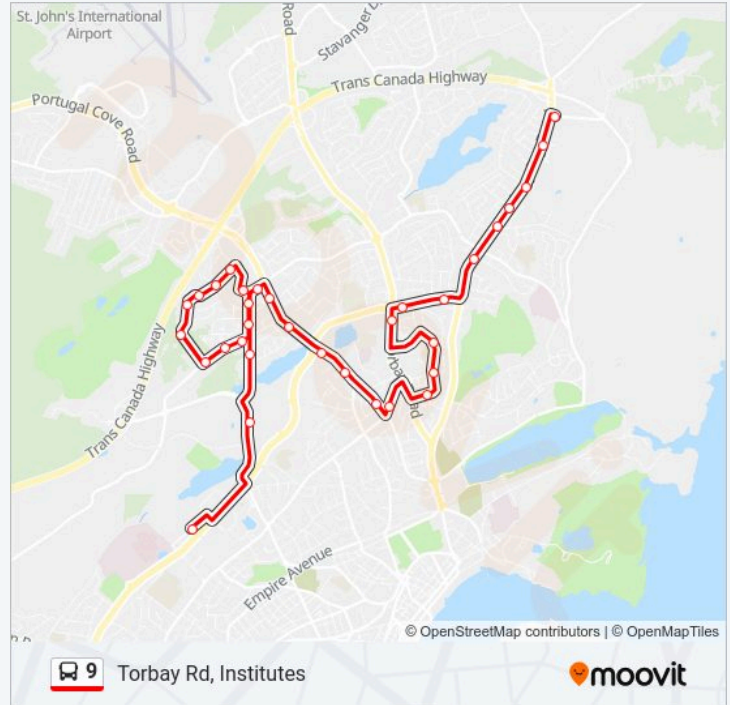

Logy Bay Road Opposite Saint Marks Church

Logy Bay Road Civic 326

Logy Bay Road Opposite Cambridge Ave

Logy Bay Road Opposite Marconi Pl

Logy Bay Road Civic 440

Robin Hood Bay Road Civic 14

9 bus time schedules and route maps are available in an offline PDF at [moovitapp.com](https://moovitapp.com). Use the Moovit App to see live bus times, train schedule or subway schedule, and step-by-step directions for all public transit in St Johns.