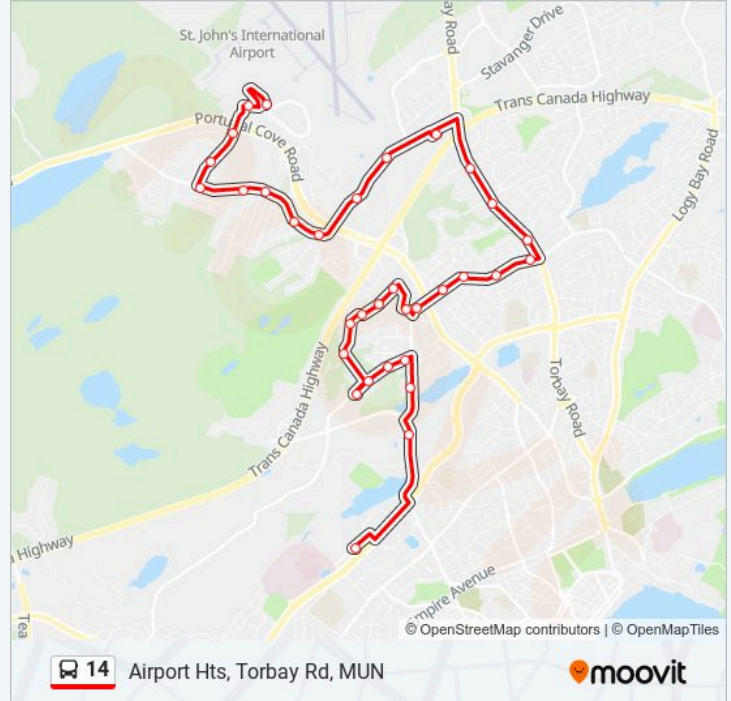

- Airport Terminal Ground Transport Road
- Airport World Parkway Holiday Inn
- Viscount Street Civic 71
- Viscount Street Civic 37
- Airport Heights Drive Civic 267
- Airport Heights Drive Civic 199
- Airport Heights Drive Opposite Lanes Retirement
- Airport Heights Drive Civic 73
- Airport Hgts Drive Halls Road
- Majors Path International Place
- Majors Path Civic 113
- Majors Path Eastern Health Building
- Torbay Road Civic 459 City Tire
- Torbay Road Penney Lane Apartments
- Torbay Road Opposite 286
- Newfoundland Drive Opposite Civic 451
- Newfoundland Drive Civic 492
- Newfoundland Drive Civic 532
- Newfoundland Drive Civic 560
- Higgin's Line Super 8 Hotel

**14 bus Info**

**Direction:** Eastern Health Bld - Marine Institute - Mun Centre

**Stops:** 33

**Trip Duration:** 35 min

**Line Summary:**

Bells Turn Opposite Civic 31

Hunt's Lane Civic 4

Hunts Lane Opposite Kelly Street

Gloucester Street Civic 115

Gloucester Street Opposite Alice Drive

Gloucester Street Civic 63

Marine Institute

Ridge Road Near Ecole Des Grands-Vents

Ridge Road Opposite Civic 30

Ridge Road Ymca

Higgin's Line Howley Building

Allandale Road Opposite Confederation Building

Mun Centre

**Direction: Marine Institute - Eastern Health Bld - Airport**

33 stops

[VIEW LINE SCHEDULE](#)

Mun Centre

Allandale Road Confederation Building

Higgins Line Civic 104