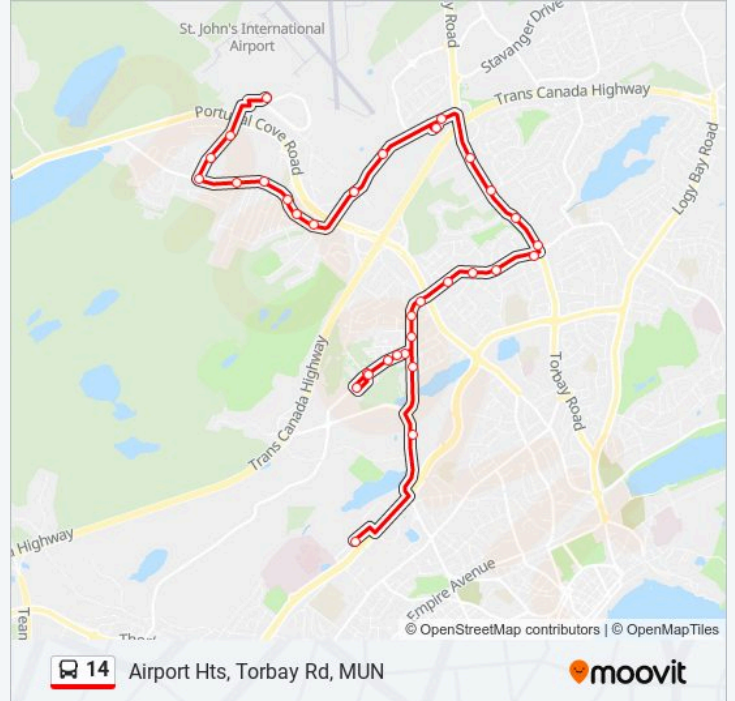

**14 bus Info**

**Direction:** Marine Institute - Eastern Health Bld - Airport

**Stops:** 33

**Trip Duration:** 30 min

**Line Summary:**

Newfoundland Drive 455

Torbay Road A And W

Torbay Road Fall River Plaza

Airport Heights Drive Civic 106

Airport Heights Drive Civic 158

Airport Heights Drive Civic 208

Airport Heights Drive Civic 264

Viscount Street Civic 28

Viscount Street Civic 72

Airport Terminal Ground Transport Road