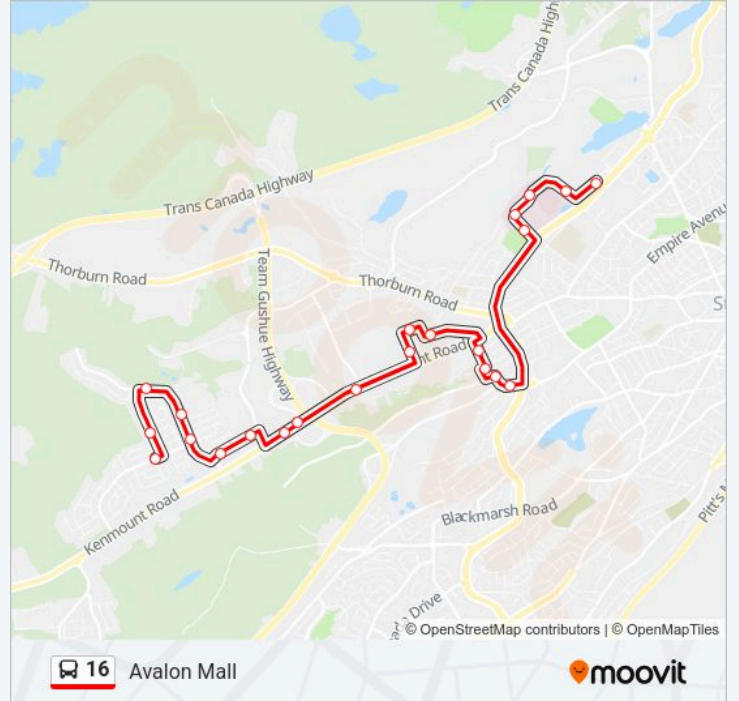

Lady Smith Drive Civic 114

Lady Smith Drive Opposite Civic 157

Petite Forte Drive Civic 27

Great Eastern Avenue Civic 50

16 bus time schedules and route maps are available in an offline PDF at moovitapp.com. Use the Moovit App to see live bus times, train schedule or subway schedule, and step-by-step directions for all public transit in St Johns.

© 2025 Moovit - All Rights Reserved