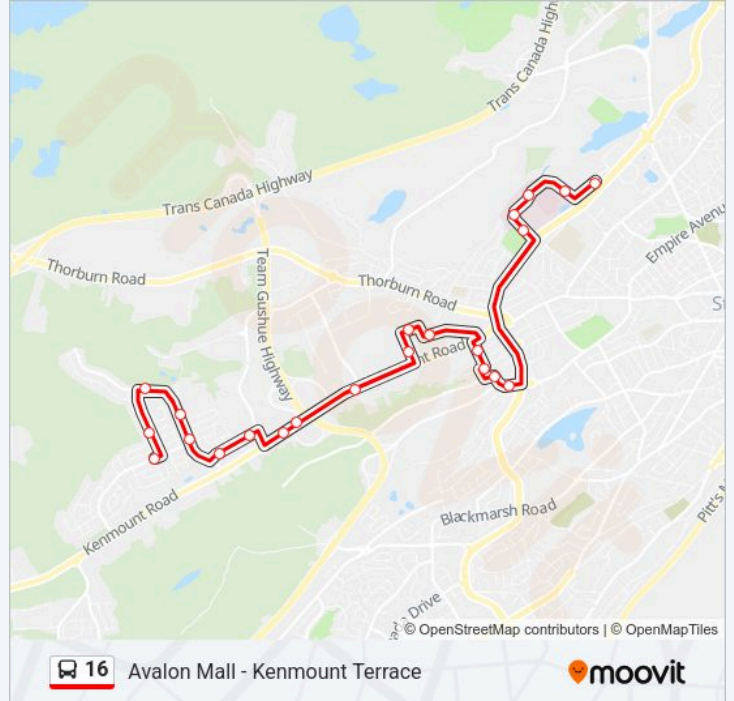

**Direction: Avalon Mall - Kenmount Terrace**

22 stops

[VIEW LINE SCHEDULE](#)

- Mun Centre
- Clinch Crescent Opposite Faculty Of Med
- Clinch Crescent Opposite Janeway
- Clinch Crescent Employee Parking
- Clinch Crescent West Of Health Science Centre
- Old Pennywell Road Opposite Pennyhill Condominiums
- Old Pennywell Road Opposite Civic 91
- Neptune Road Civic 49
- Polina Road Faith Bible Chaple
- Avalon Mall
- Oleary Avenue Civic 38
- Peet Street Coras Restaurant
- Kenmount Road Civic 102 Ramada Hotel
- Kenmount Road Civic 220 Mazda
- Kenmount Road Civic 224 Ornamental Concrete
- Kiwanis Street Opposite Civic 5
- Kiwanis Street Opposite Civic 75
- Lady Smith Drive Opposite Civic 73
- Lady Smith Drive Civic 114
- Lady Smith Drive Opposite Civic 157
- Petite Forte Drive Civic 27

**16 bus Info**

**Direction:** Avalon Mall - Kenmount Terrace

**Stops:** 22

**Trip Duration:** 31 min

**Line Summary:**

Great Eastern Avenue Civic 50

**Direction: Avalon Mall - Mun Centre**

25 stops

[VIEW LINE SCHEDULE](#)

- Great Eastern Avenue Civic 50
- Great Eastern Avenue Civic 90
- Great Eastern Avenue Civic 116
- Great Eastern Avenue Civic 162
- Great Eastern Avenue Civic 180
- Kenmount Road Civic 547 Honda
- Kenmount Road Civic 439
- Kenmount Road Civic 351
- Kelsey Drive Civic 20 North Atlantic
- Kelsey Drive Home Depot
- Kelsey Drive Opposite Civic 125
- Pippy Place Opposite Civic 62
- Pippy Place Civic 39 Ultramar Building
- Pippy Place Ramada Hotel
- Kenmount Road Civic 169 Academy Canada
- Kenmount Road Civic 81 Cohens
- Avalon Mall
- Oleary Avenue Civic 38

**16 bus Info**

**Direction:** Avalon Mall - Mun Centre

**Stops:** 25

**Trip Duration:** 36 min

**Line Summary:**

Peet Street Coras Restaurant

Polina Road Civic 11

Baccalieu Street Opposite Civic 4