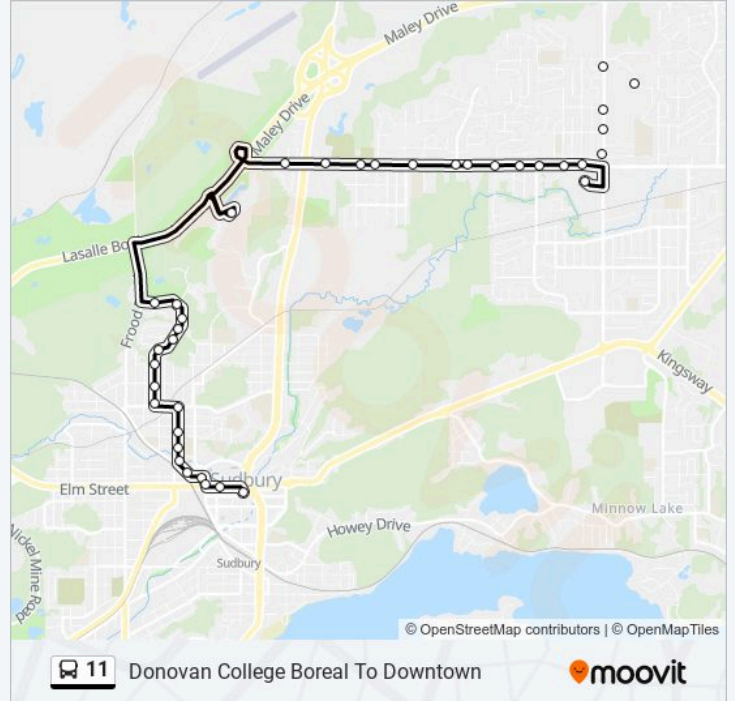

Stops: 36

Trip Duration: 31 min

Line Summary:

Child & Family Centre

Lorraine

College Boreal

Burton

Selkirk

College & Baker

Sudbury Secondary

College & Froid

Froid & Fir

Beech & Elgin

Elgin & Elm

Elm & Durham

Downtown Transit Hub

© 2024 Moovit - All Rights Reserved