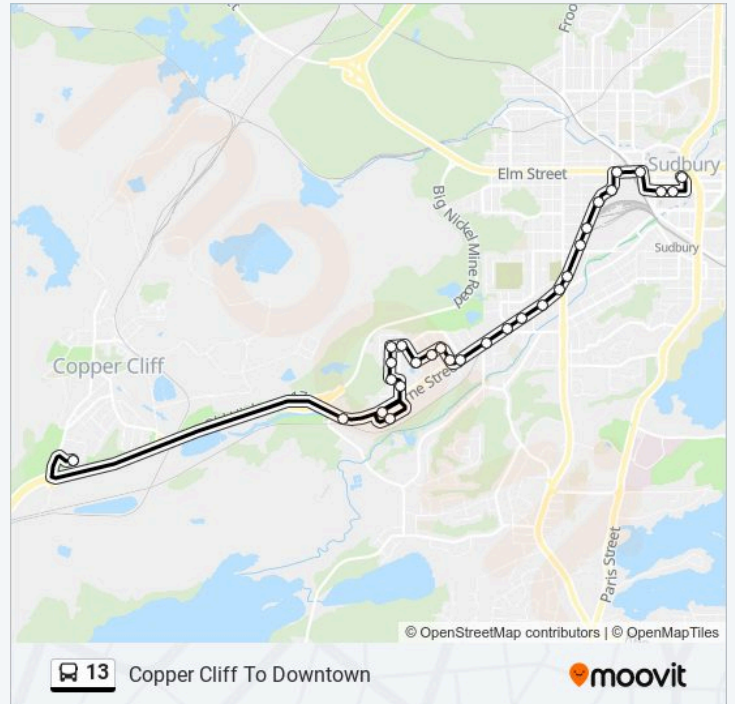

## Copper Cliff

Get The App

The 13 bus line (Copper Cliff) has 2 routes. For regular weekdays, their operation hours are:

(1) Copper Cliff: 06:02 - 23:50(2) Copper Cliff To Downtown: 06:14 - 23:14

Use the Moovit App to find the closest 13 bus station near you and find out when is the next 13 bus arriving.

### 13 bus Info

**Direction:** Copper Cliff

**Stops:** 48

**Trip Duration:** 30 min

**Line Summary:**

- 38 Logan
- Logan & Lorne
- Webbwood
- Kelly Lake
- Balsam & Highway 17
- Church
- Temperance
- McLelland Arena
- Godfrey
- Creighton
- Serpentine
- Union
- Diorite & Marconi
- Diorite & Craig
- Lombardy
- Genoa
- Diorite & Craig
- Diorite & Marconi
- Rink
- Serpentine
- Creighton
- School
- 8 Godfrey
- Orford
- Dow
- Dow East
- 99 Dow

**Direction: Copper Cliff To Downtown**

29 stops

[VIEW LINE SCHEDULE](#)

- 99 Dow
- Kelly Lake

**13 bus Time Schedule**

Copper Cliff To Downtown Route Timetable:

Sunday	06:45 - 23:45
Monday	06:14 - 23:14
Tuesday	06:14 - 23:14

Wednesday	06:14 - 23:14
Thursday	06:14 - 23:14
Friday	06:14 - 23:14
Saturday	06:45 - 23:45

**13 bus Info**

**Direction:** Copper Cliff To Downtown

**Stops:** 29

**Trip Duration:** 23 min

**Line Summary:**

13 bus time schedules and route maps are available in an offline PDF at [moovitapp.com](https://moovitapp.com). Use the Moovit App to see live bus times, train schedule or subway schedule, and step-by-step directions for all public transit in Greater Sudbury.