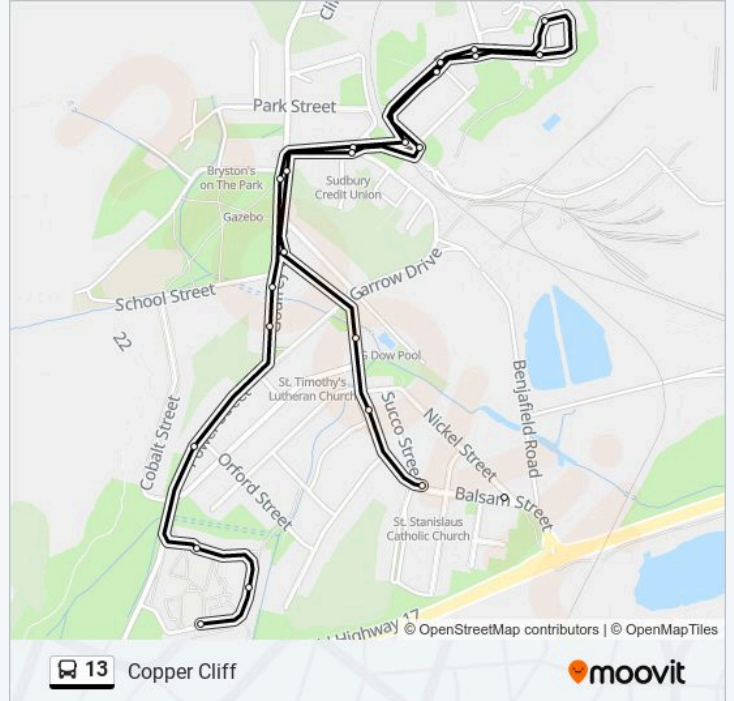

### Direction: Copper Cliff

48 stops

[VIEW LINE SCHEDULE](#)

Downtown Transit Hub

Durham

Elm & Froad

Elm & Lorne

Birch & Lorne

### 13 bus Info

**Direction:** Copper Cliff

**Stops:** 48

**Trip Duration:** 30 min

**Line Summary:**

- 38 Logan
- Logan & Lorne
- Webbwood
- Kelly Lake
- Balsam & Highway 17
- Church
- Temperance
- McLelland Arena
- Godfrey
- Creighton
- Serpentine
- Union
- Diorite & Marconi
- Diorite & Craig
- Lombardy
- Genoa
- Diorite & Craig
- Diorite & Marconi
- Rink
- Serpentine
- Creighton
- School
- 8 Godfrey
- Orford
- Dow
- Dow East
- 99 Dow

**Direction: Copper Cliff To Downtown**

29 stops

[VIEW LINE SCHEDULE](#)

- 99 Dow
- Kelly Lake

**13 bus Time Schedule**

Copper Cliff To Downtown Route Timetable:

Sunday	06:45 - 23:45
Monday	06:14 - 23:14
Tuesday	06:14 - 23:14

Wednesday	06:14 - 23:14
Thursday	06:14 - 23:14
Friday	06:14 - 23:14
Saturday	06:45 - 23:45

**13 bus Info**

**Direction:** Copper Cliff To Downtown

**Stops:** 29

**Trip Duration:** 23 min

**Line Summary:**

13 bus time schedules and route maps are available in an offline PDF at [moovitapp.com](https://moovitapp.com). Use the Moovit App to see live bus times, train schedule or subway schedule, and step-by-step directions for all public transit in Greater Sudbury.