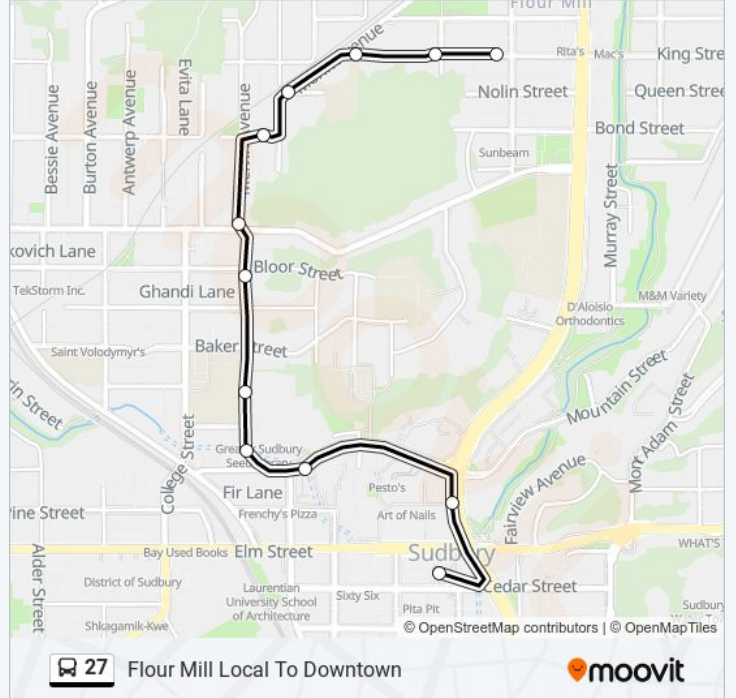

Direction: Flour Mill Local To Downtown

12 stops

[VIEW LINE SCHEDULE](#)

- Laforest
- Kehoe
- Morin
- Bruyere
- Mabel
- Kathleen
- Bloor
- Sudbury Secondary
- Main Public Library
- Elgin
- Elm Place
- Downtown Transit Hub

27 bus Time Schedule

Flour Mill Local To Downtown Route Timetable:

Sunday	06:41 - 23:41
Monday	06:41 - 23:11
Tuesday	06:41 - 23:11
Wednesday	06:41 - 23:11
Thursday	06:41 - 23:11
Friday	06:41 - 23:11
Saturday	06:41 - 23:41

27 bus Info

Direction: Flour Mill Local To Downtown

Stops: 12

Trip Duration: 8 min

Line Summary:

Direction: Flour Mill Local Via Mont Adam

14 stops

[VIEW LINE SCHEDULE](#)

Sunday	06:30 - 23:30
Monday	06:30 - 23:00
Tuesday	06:30 - 23:00
Wednesday	06:30 - 23:00
Thursday	06:30 - 23:00
Friday	06:30 - 23:00
Saturday	06:30 - 23:30

27 bus Info

Direction: Flour Mill Local Via Mont Adam