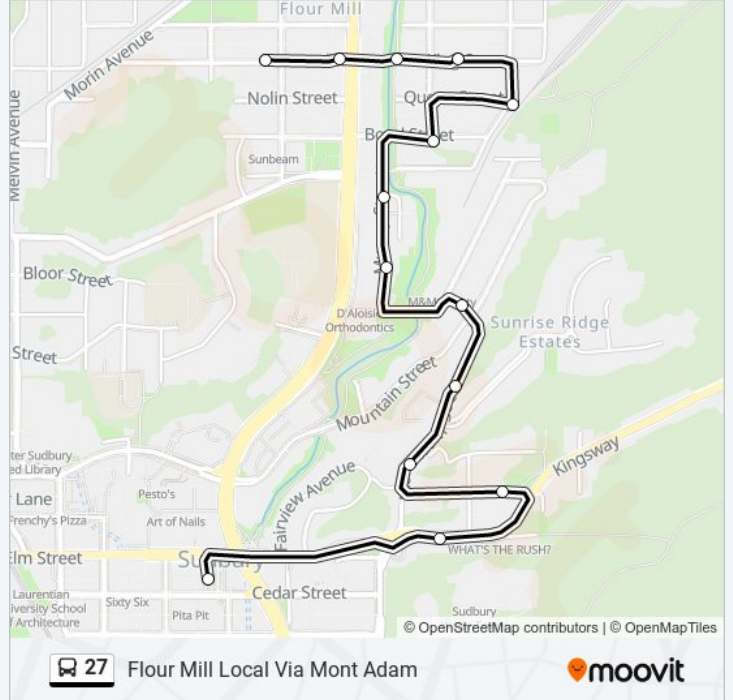

27 bus time schedules and route maps are available in an offline PDF at moovitapp.com. Use the Moovit App to see live bus times, train schedule or subway schedule, and step-by-step directions for all public transit in Greater Sudbury.

© 2024 Moovit - All Rights Reserved