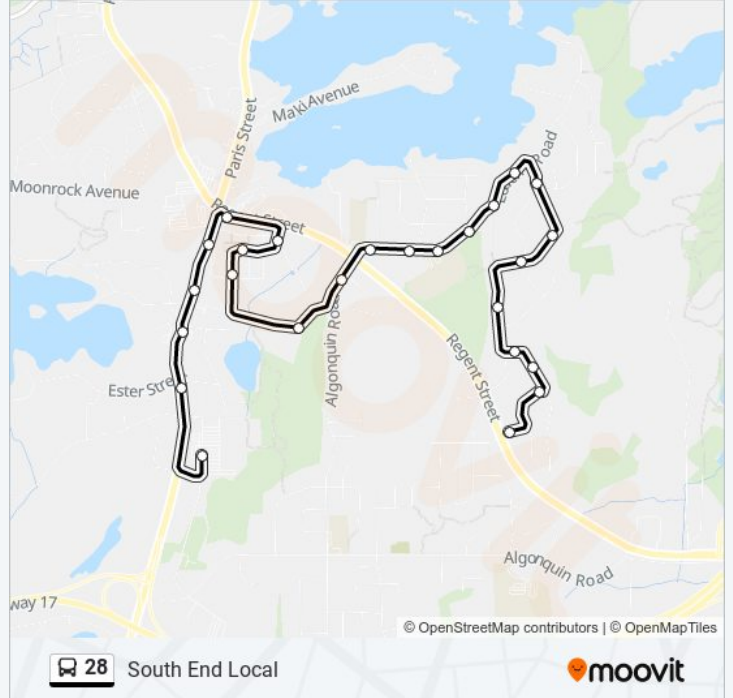

Direction: South End To Cam

25 stops

[VIEW LINE SCHEDULE](#)

- South End Transit Hub
- Ester
- Long Lake & Alice
- Long Lake
- Shoppers Drug Mart
- Southridge Mall
- South End Public Library
- Southridge Mall Main
- Southridge Mall
- Algonquin
- Comfort Inn
- Loach's
- The Amanda Unit
- Loellen Secondary
- Millwood
- 402 Loach's
- 485 Loach's
- Latimer
- Hunter & Oriole
- Latimer & Hunter
- 2024 Armstrong
- Muriel

28 bus Info

Direction: South End To Cam

Stops: 25

Trip Duration: 15 min

Line Summary:

2165 Muriel

2205 Louisa

Cam & Hwy 69

Direction: South End To South End Hub

16 stops

[VIEW LINE SCHEDULE](#)

Cam & Hwy 69

Access

Herold

Culver

St Benedict