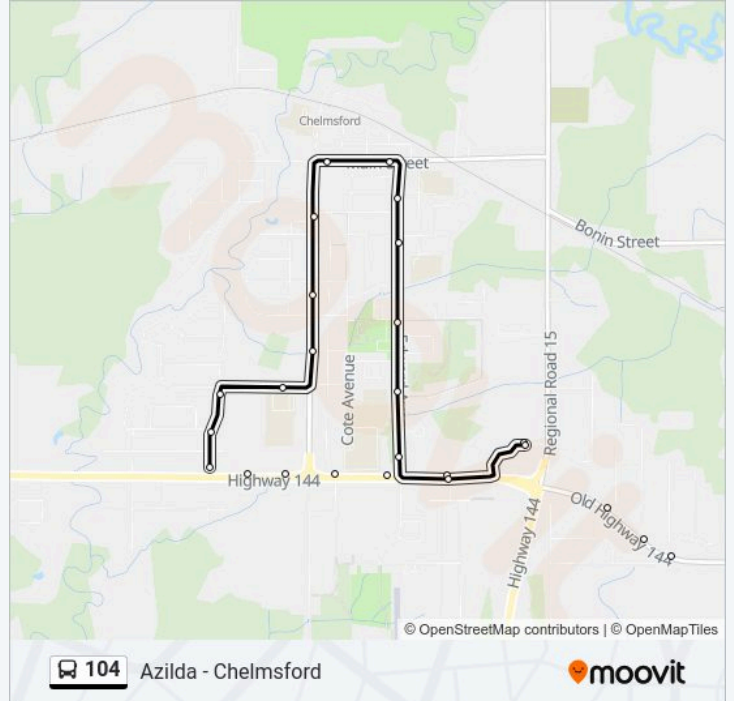

Whitewater Lanes

Laurin

Junction

Landry

Marier

Rexall

Edgar Leclair Arena

Leo

Paul

82 Rayside

Shawn

104 bus Time Schedule

Azilda / Chelmsford Route Timetable:

Monday	06:30-00:20
Tuesday	06:30-00:20
Wednesday	06:30-00:20
Thursday	06:30-00:20
Friday	06:30-00:20
Saturday	06:00-00:00
Sunday	06:00-00:00

104 bus Info**Direction:** Azilda / Chelmsford**Stops:** 52**Trip Duration:** 31 min**Line Summary:**

Notre Dame
 429 Notre Dame
 Montee Principale
 4494 Hwy 144
 Painted Acres
 4110 Hwy 144
 Elizabeth
 St. Jean Baptiste
 Berthiaume
 Place Bonaventure
 Michael
 Edward
 Cote
 3474 Hwy 144
 3450 Hwy 144
 Hwy 144 & St. Onge
 St. Onge
 Brookside
 61 Brookside
 3331 Errington
 3407 Errington
 St. Joseph
 26 Main Street
 98 Main
 51 Edward
 113 Edward
 Chelmsford Arena
 261 Edward
 Edward & 144
 Michael
 Place Bonaventure