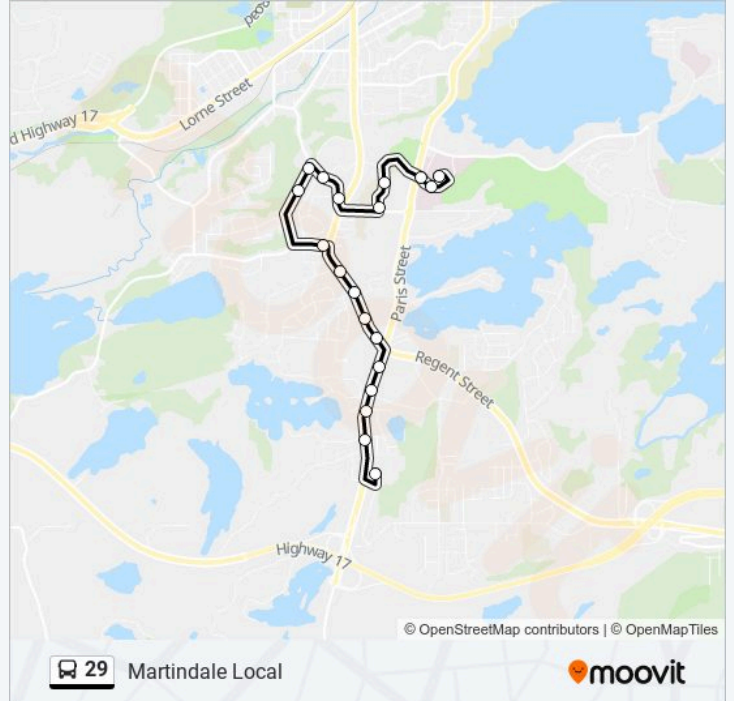

Martindale Local

Get The App

The 29 bus line (Martindale Local) has 2 routes. For regular weekdays, their operation hours are:
 (1) Martindale Local To Martindale: 09:35 - 15:35(2) Martindale Local To South End: 09:50 - 15:50
 Use the Moovit App to find the closest 29 bus station near you and find out when is the next 29 bus arriving.

Direction: Martindale Local To Martindale

19 stops

[VIEW LINE SCHEDULE](#)

- South End Transit Hub
- Ester
- Long Lake & Alice
- Long Lake
- Shoppers Drug Mart
- Independent Grocer
- Time Square
- Caswell
- Arnold
- Bouchard & Regent
- 1208 Southview
- Martindale
- Marcel
- Regent
- Ramsey View Court
- Rockview Towers
- Public Health Sudbury
- Hospital South Tower
- Hospital Main

29 bus Info

Direction: Martindale Local To Martindale

Stops: 19

Trip Duration: 15 min

Line Summary:

Direction: Martindale Local To South End

15 stops

[VIEW LINE SCHEDULE](#)

- Hospital Main
- Hospital South Tower
- Neo Kids
- Hearing Society
- Paris & Walford
- 1535 Paris
- Bel Lago
- Parkview
- Maki
- Plaza 69
- Shoppers Drug Mart
- St. Charles Lake
- Long Lake & Alice
- Long Lake & Ester
- South End Transit Hub