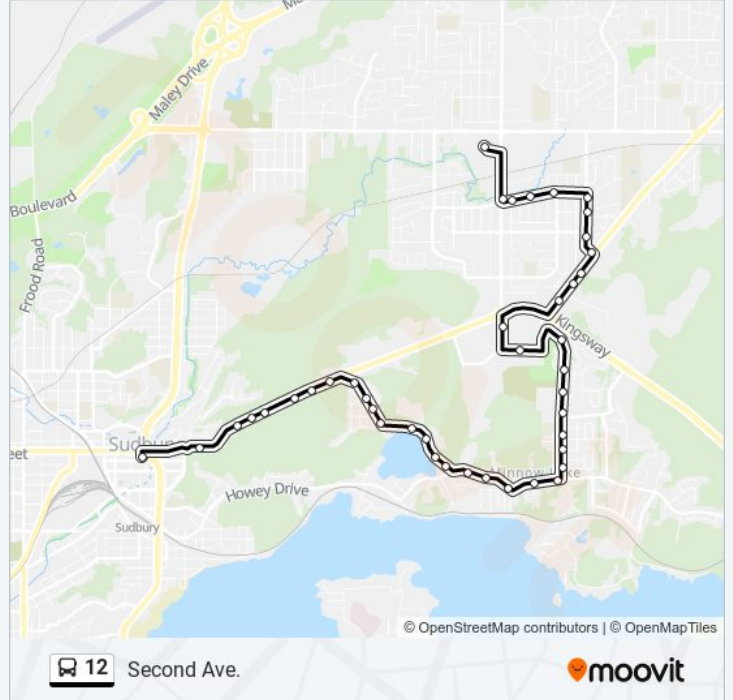

**Direction: Second Ave To Downtown**  
 40 stops  
[VIEW LINE SCHEDULE](#)

- New Sudbury Transit Hub
- Shoppers Drug Mart
- Hawthorne
- Sharon
- Westmount
- Auger
- Courtland
- Summerhill
- 667 Auger
- Churchill
- Extendicare
- Cambrian Ford
- Comfort Inn
- Scarlet
- Birkdale Village
- Hebert
- Wiltshire
- Randolph
- 2nd & Bancroft
- Manor
- Neelon
- Shappert

**12 bus Info**  
**Direction:** Second Ave To Downtown  
**Stops:** 40  
**Trip Duration:** 23 min  
**Line Summary:**

Barry  
 Bancroft & Bellevue  
 1420 Bancroft  
 Carmichael Arena  
 1240 Bancroft  
 Lonsdale  
 Dundas  
 Parkdale  
 Ferndale  
 Kingsway & Bancroft  
 Apollo Restaurant  
 773 Kingsway  
 602 Kingsway  
 Kitchener  
 Mathew  
 Cedar  
 Paris  
 Downtown Transit Hub

**Direction: Second Ave To New Sudbury**

42 stops  
[VIEW LINE SCHEDULE](#)

Downtown Transit Hub  
 Mathew  
 Kitchener  
 607 Kingsway  
 655 Kingsway  
 782 Kingsway  
 Apollo Restaurant  
 Bancroft  
 Ferndale  
 Parkdale  
 Dundas

**12 bus Info**

**Direction:** Second Ave To New Sudbury  
**Stops:** 42  
**Trip Duration:** 27 min  
**Line Summary:**

Lonsdale  
1240 Bancroft  
Carmichael Arena  
1420 Bancroft  
Bancroft & Bellevue  
Barry  
Shappert  
Neelon  
Manor  
2nd & Bancroft  
Randolph  
Wiltshire  
Hebert  
Birkdale Village  
Camelot  
Scarlet  
Comfort Inn  
Marcus  
Costco  
Extendicare  
Frobisher  
Churchill  
642 Auger  
Gemmell  
Courtland  
Hawthorne & Auger  
Westmount  
Sharon  
St Andrew's  
878 Barrydowne  
New Sudbury Transit Hub