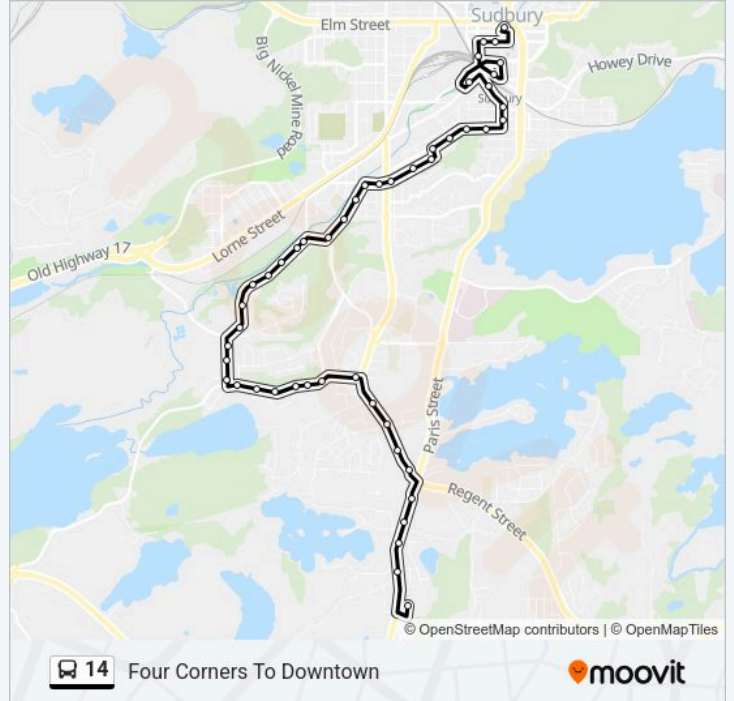

1446 Kelly Lake

Corsi Hill

Zinc

14 bus Time Schedule

Four Corners To Downtown Route Timetable:

Monday	06:41-23:11
Tuesday	06:41-23:11
Wednesday	06:41-23:11
Thursday	06:41-23:11
Friday	06:41-23:11
Saturday	06:43-23:43
Sunday	06:43-23:43

14 bus Info**Direction:** Four Corners To Downtown**Stops:** 48**Trip Duration:** 28 min**Line Summary:**

- 120 Copper
- 101 Copper
- 62 Copper
- Laurentian
- Martindale
- Charlotte
- Bank
- Struthers
- McLeod
- Griffith
- Hyland
- Wellington
- Killarney
- Wembley
- Winchester
- Homewood
- St. Nicholas
- Marion & Edmund
- Worthington
- O'Connor
- Broadway
- Sudbury Arena
- Sudbury Arena
- Ymca
- Larch Medical Centre
- St Andrews Place
- Downtown Transit Hub

Direction: Four Corners To South End

46 stops

[VIEW LINE SCHEDULE](#)

- Downtown Transit Hub
- St Andrews Place

14 bus Time Schedule

Four Corners To South End Route Timetable:

Monday	06:15-23:50
Tuesday	06:15-23:50
Wednesday	06:15-23:50

Thursday	06:15-23:50
Friday	06:15-23:50
Saturday	07:15-23:15
Sunday	07:15-23:15

14 bus Info

Direction: Four Corners To South End

Stops: 46

Trip Duration: 25 min

Line Summary:

1542 Southview

Southview