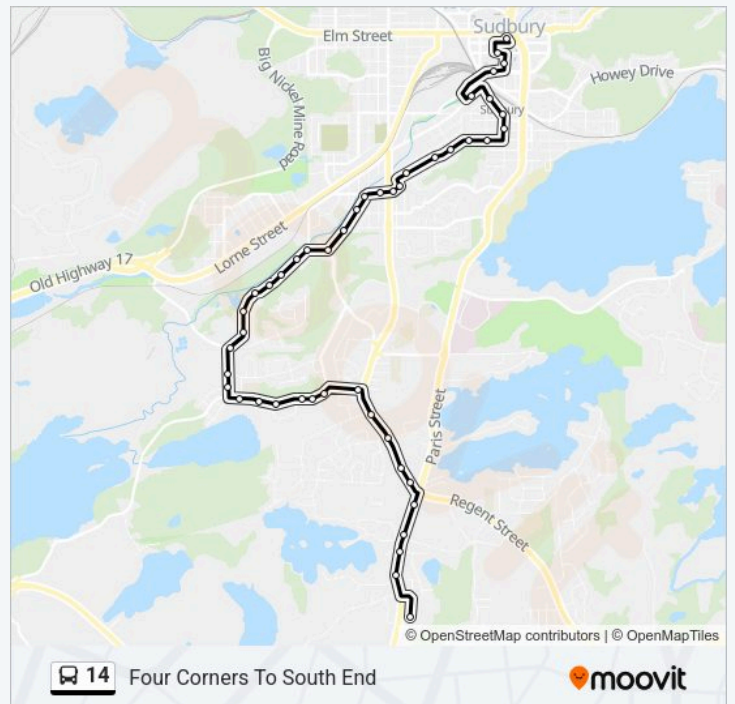

Direction: Four Corners To South End

46 stops

[VIEW LINE SCHEDULE](#)

- Downtown Transit Hub
- St Andrews Place

14 bus Time Schedule

Four Corners To South End Route Timetable:

Monday	06:15-23:50
Tuesday	06:15-23:50
Wednesday	06:15-23:50

Thursday	06:15-23:50
Friday	06:15-23:50
Saturday	07:15-23:15
Sunday	07:15-23:15

14 bus Info

Direction: Four Corners To South End

Stops: 46

Trip Duration: 25 min

Line Summary:

1542 Southview

Southview