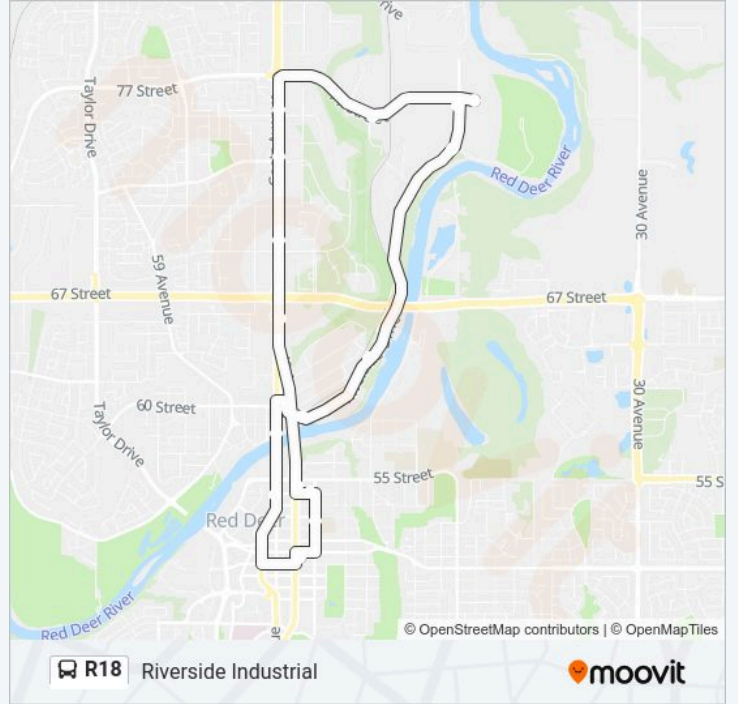

R18 Line

Riverside Industrial

Get The App

The R18 bus line (Riverside Industrial) has 2 routes. For regular weekdays, their operation hours are:  
(1) Riverside Industrial: 17:15(2) Riverside Industrial: 04:57-16:45  
Use the Moovit App to find the closest R18 bus station near you and find out when is the next R18 bus arriving.

Direction: Riverside Industrial

9 stops

[VIEW LINE SCHEDULE](#)

49 Av @ 48 St Sorensen Stn

Nb 48 Av @ 53 St

Nb 49 Av @ 54 St

Nb Gaetz Av @ Parkland Mall

Nb Gaetz Av @ Piper Dr

- Nb 48 Av @ 53 St
- Nb 49 Av @ 54 St
- 49 Av @ 48 St Sorensen Stn
- Wb 54 St @ 48 Av
- Nb Gaetz Av @ Parkland Mall
- Nb Gaetz Av @ Piper Dr
- Nb Gaetz Av @ 74 St
- Nb Gaetz Av @ 76 St
- Eb 77 St @ 45 Av Cl
- Eb 77 St @ 40 Av
- Sb Riverside Dr @ 77 St
- Sb Riverside Dr @ 76 St
- Sb Riverside Dr @ 46 A Av
- Wb Riverside Dr @ 48 Av
- Sb Gaetz Av @ 59 St
- Sb Gaetz Av @ 54 St

**R18 bus Info**

**Direction:** Riverside Industrial

**Stops:** 16

**Trip Duration:** 24 min

**Line Summary:**

R18 bus time schedules and route maps are available in an offline PDF at [moovitapp.com](https://moovitapp.com). Use the Moovit App to see live bus times, train schedule or subway schedule, and step-by-step directions for all public transit in Red Deer.