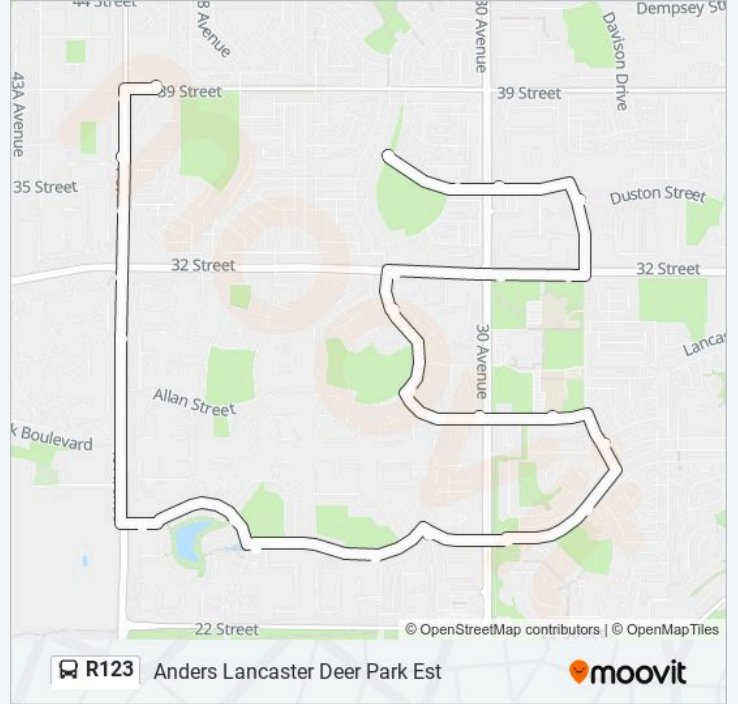

25 stops

[VIEW LINE SCHEDULE](#)

Wb 39 St @ 38 Av

Sb 40 Av @ 39 St

Sb 40 Av @ Mcvicar St

Sb 40 Av @ McBride Cr

Sb 40 Av @ 32 St

Sb 40 Av @ Spencer St

Wb Lees St @ Lockwood Av

Wb Avery St @ 30 Av

Nb Allan St @ Avery St

Nb Allan St @ Alexander Cr

R123 bus Time Schedule

Ems To Anders, Lancaster, Deer Park, Morrisroe
Route Timetable:

Sunday	Not Operational
Monday	15:45
Tuesday	15:45
Wednesday	15:45
Thursday	15:45
Friday	15:45
Saturday	Not Operational

R123 bus Info

Direction: Ems To Anders, Lancaster, Deer Park, Morrisroe

Stops: 25

Trip Duration: 30 min

Line Summary:

Eb 32 St @ Allan St

Eb 32 St @ 30 Av

Eb 32 St @ Lockwood Av

Nb Douglas Av @ Duston St

Wb Dunlop St @ Dunning Cr

Wb Mclean St @ Mcdougall Cr

Wb Mclean St @ Metcalf Av

R123 bus time schedules and route maps are available in an offline PDF at moovitapp.com. Use the Moovit App to see live bus times, train schedule or subway schedule, and step-by-step directions for all public transit in Red Deer.