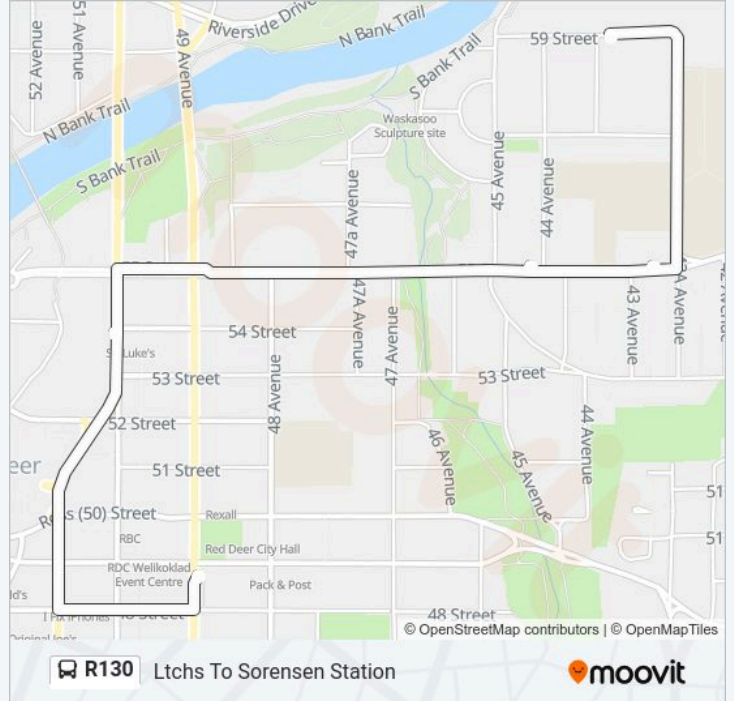

Use the Moovit App to find the closest R130 bus station near you and find out when is the next R130 bus arriving.

Direction: Ltchs To Sorensen Station

5 stops

[VIEW LINE SCHEDULE](#)

Eb 59 St @ 42a Av

Wb 55 St @ 42a Av

Wb 55 St @ 44 Av

Sb Gaetz Av @ 54 St

Nb 49 Av @ 49 St

R130 bus Time Schedule

Ltchs To Sorensen Station Route Timetable:

Monday	15:19-15:23
Tuesday	15:19-15:23
Wednesday	15:19-15:23
Thursday	15:19-15:23
Friday	15:19-15:23
Saturday	Not Operational
Sunday	Not Operational

R130 bus Info

**Direction:** Ltchs To Sorensen Station

**Stops:** 5

**Trip Duration:** 11 min

**Line Summary:**

**Direction: Sorenson Station To Ltchs**

2 stops

[VIEW LINE SCHEDULE](#)

**R130 bus Info**

**Direction:** Sorenson Station To Ltchs

**Stops:** 2

**Trip Duration:** 10 min

**Line Summary:**

R130 bus time schedules and route maps are available in an offline PDF at [moovitapp.com](https://moovitapp.com). Use the Moovit App to see live bus times, train schedule or subway schedule, and step-by-step directions for all public transit in Red Deer.