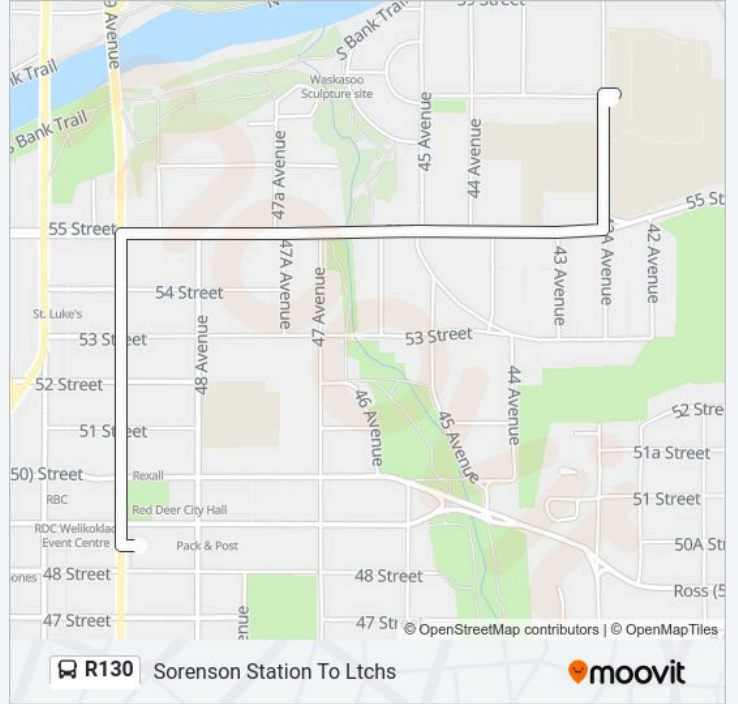

Use the Moovit App to find the closest R130 bus station near you and find out when is the next R130 bus arriving.

Direction: Ltchs To Sorensen Station

5 stops

[VIEW LINE SCHEDULE](#)

Eb 59 St @ 42a Av

Wb 55 St @ 42a Av

R130 bus Info

**Direction:** Ltchs To Sorensen Station

**Stops:** 5

**Trip Duration:** 11 min

**Line Summary:**

**Direction: Sorenson Station To Ltchs**

2 stops

[VIEW LINE SCHEDULE](#)

49 Av @ 48 St Sorenson Stn

Wb 42 Av @ 58 St

**R130 bus Time Schedule**

Sorenson Station To Ltchs Route Timetable:

Monday	07:45-08:15
Tuesday	07:45-08:15
Wednesday	07:45-08:15
Thursday	07:45-08:15
Friday	07:45-08:15
Saturday	Not Operational
Sunday	Not Operational

**R130 bus Info**

**Direction:** Sorenson Station To Ltchs

**Stops:** 2

**Trip Duration:** 10 min

**Line Summary:**

R130 bus time schedules and route maps are available in an offline PDF at [moovitapp.com](https://moovitapp.com). Use the Moovit App to see live bus times, train schedule or subway schedule, and step-by-step directions for all public transit in Red Deer.