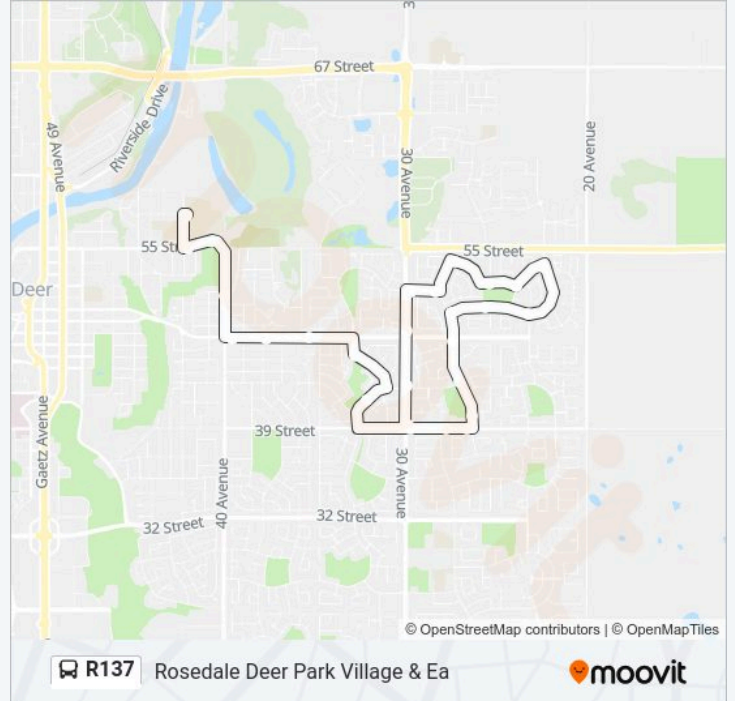

Direction: Ltchs Eastview, Deer Park & Rosedale

27 stops

[VIEW LINE SCHEDULE](#)

Wb 42 Av @ 58 St
 Eb 55 St @ 42a Av
 Sb 40 Av @ 52 St
 Eb 50 St @ 40 Av
 Eb 50 St @ 38 Av
 Eb 50 St @ Terrace Pk
 Sb Erickson Dr @ Ellis St
 Sb Erickson Dr @ Ellenwood Dr
 Sb Ellenwood Dr @ Eldridge Cr
 Nb 30 Av @ 39 St
 Nb 30 Av @ Dawson St
 Nb 30 Av @ 50 St
 Eb Rollis St @ 30 Av
 Eb Rollis St @ Ruppert Dr
 Eb Ramsey Av @ Rutherford Cl
 Eb Randolph St @ Ramsey Av
 Eb Raabis St @ Robison Cres
 Reinholt Av @ Robinson Cr
 Reichley St @ Rideout Temp
 Wb Roland St @ Roberts Cr
 Wb Roland St @ Roberts Cr

Sb Davison Dr @ 50 St

Sb Davison Dr @ Denovan Cr

Sb Davison Dr @ Dumas Cr

Wb 39 St @ Davison Dr

Wb 39 St @ Douglas Av

Wb 39 St @ 30 Av

Direction: Rosedale, Deer Park Village & Eastview Estates To

25 stops

[VIEW LINE SCHEDULE](#)

Eb Rollis St @ 30 Av

Eb Rollis St @ Ruppert Dr

Eb Ramsey Av @ Rutherford Cl

Eb Randolph St @ Ramsey Av

Eb Raabis St @ Robison Cres

Reinholt Av @ Robinson Cr

Reichley St @ Rideout Temp

R137 bus Info

Direction: Rosedale, Deer Park Village & Eastview Estates To

Stops: 25

Trip Duration: 25 min

Line Summary: