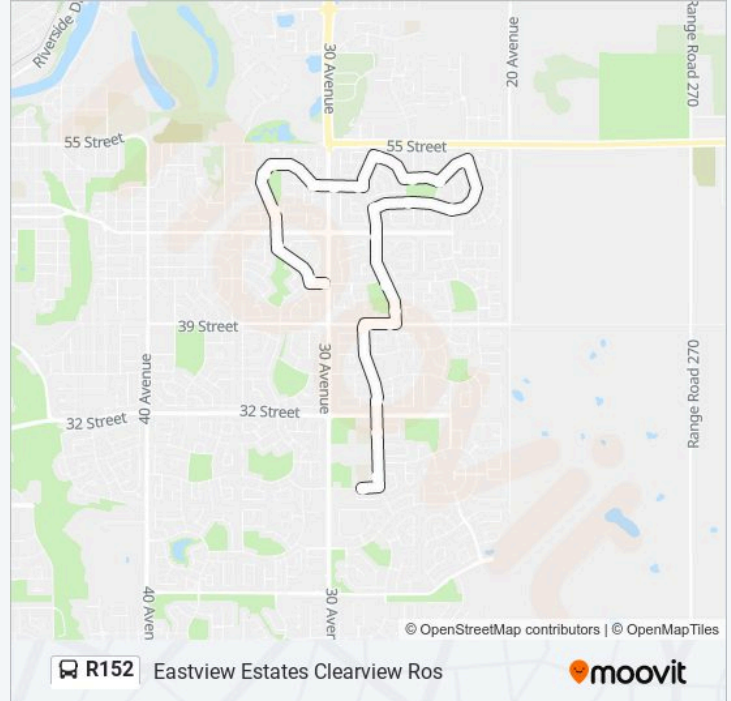

**Direction: Eastview, Clearview, Rosedale To Hhhs/Nd**

25 stops

[VIEW LINE SCHEDULE](#)

- Wb Ellenwood Dr @ 30 Av
- Nb Erickson Dr @ Ellenwood Dr
- Nb Erickson Dr @ Ellis St
- Nb Cornett Dr @ Carpenter St
- Nb Cornett Dr @ Card Cr
- Eb Cornett Dr @ Cardinal Av
- Eb Cornett Dr @ Chappel Dr
- Eb Rollis St @ 30 Av
- Eb Rollis St @ Ruppert Dr
- Eb Ramsey Av @ Rutherford Cl
- Eb Randolph St @ Ramsey Av
- Eb Raabis St @ Robison Cres
- Reinholt Av @ Robinson Cr
- Wb Roland St @ Roberts Cr
- Wb Roland St @ Roberts Cr
- Sb Davison Dr @ 50 St
- Sb Davison Dr @ Dawson St
- Sb Davison Dr @ Dumas Cr

**R152 bus Info**

**Direction:** Eastview, Clearview, Rosedale To Hhhs/Nd

**Stops:** 25

**Trip Duration:** 20 min

**Line Summary:**

Wb 39 St @ Davison Dr

Wb 39 St @ Douglas Av

Sb Douglas Av @ 39 St

Sb Douglas Av @ Dixon Cr

Sb Lockwood Av @ 32 St

Sb Lockwood Av @ Notre Dame High School

Wb Lees St @ Lockwood Av

**Direction: Hhhs / Ndhseastview Estates, Clearview, Rosedale,**

28 stops

[VIEW LINE SCHEDULE](#)