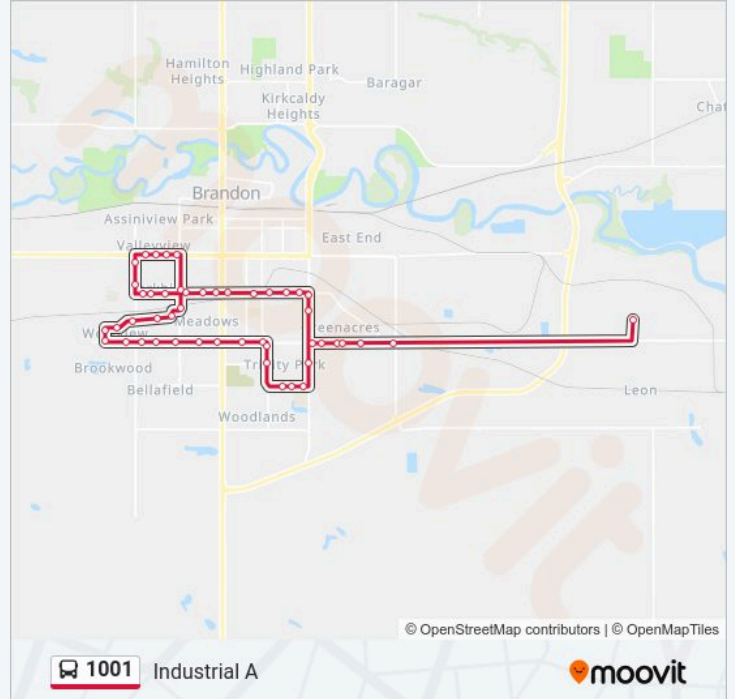

Direction: Richmond Avenue @ Elderwood Drive→Maple Leaf Foods

48 stops

[VIEW LINE SCHEDULE](#)

- Richmond Avenue @ Elderwood Drive
- Richmond Avenue @ Russell Street
- 1st Street @ Aberdeen Avenue (West Side)
- Maryland Avenue @ Crocus Plains (North)
- Maryland Avenue @ Cornell Bay (North Side)
- Maryland Avenue @ Mcleod Drive (North Side)
- 9th Street @ Aberdeen Avenue
- 9th Street @ Richmond Avenue
- Richmond Avenue @ 10th Street (North Side)
- Richmond Ave @ 14th St-Murray Chev Olds (North)
- Richmond Terminal (North)
- Richmond Avenue @ 22nd Street (North)
- Richmond Avenue @ 26th Street (North)
- Richmond Avenue @ Linden Blvd
- Richmond Ave @ 34th St. (E Of 34th, N Side)
- Richmond Avenue @ 34th Street (W 34th Nside)
- Wankling Blvd @ Richmond Avenue
- Wankling Blvd (East)
- Willowdale Cres@ Wexford Bay
- Willowdale & 34th

1001 bus Info

Direction: Richmond Avenue @ Elderwood Drive→Maple Leaf Foods

Stops: 48

Trip Duration: 42 min

Line Summary:

Willowdale Cres @ Cypress Blvd (Westridge)
Willowdale Cres @ Silver Birch Dr (E Of S Birch)
26th Street @ Brandon Avenue (East)
26th Street @ Park Avenue (East)
Victoria Avenue @ 26th Street
Victoria Avenue @ Mcdiarmid Drive (North Side)
Victoria Avenue @ Valleyview Cc
Victoria Avenue @ Noonan Drive
34th Street @ Mctavish Ave
34th Street @ Mcdiarmid Drive (West Side)
Park Avenue @ Christie Bay
Park Avenue @ Grant Blvd (West)
Park Avenue @ Grant Blvd
Park Avenue @ 25th Street
Park Avenue @ 22nd Street
Park Avenue @ 19th Street (Wcg)
Park Avenue @ 17th Street (Playtime)
Park Avenue @ 12th Street
Park Avenue @ 9th Street (South)
Park Avenue @ 5th Street
Park Avenue @ 3rd Street
1st Street @ Park Avenue
1st Street @ Brandon Avenue
Richmond Avenue @ 1st Street
Richmond Avenue @ Percy Street
Civic Services Complex - South Side
Richmond Avenue E @ 17th St E (Pauls Hauling - S)
Maple Leaf Foods