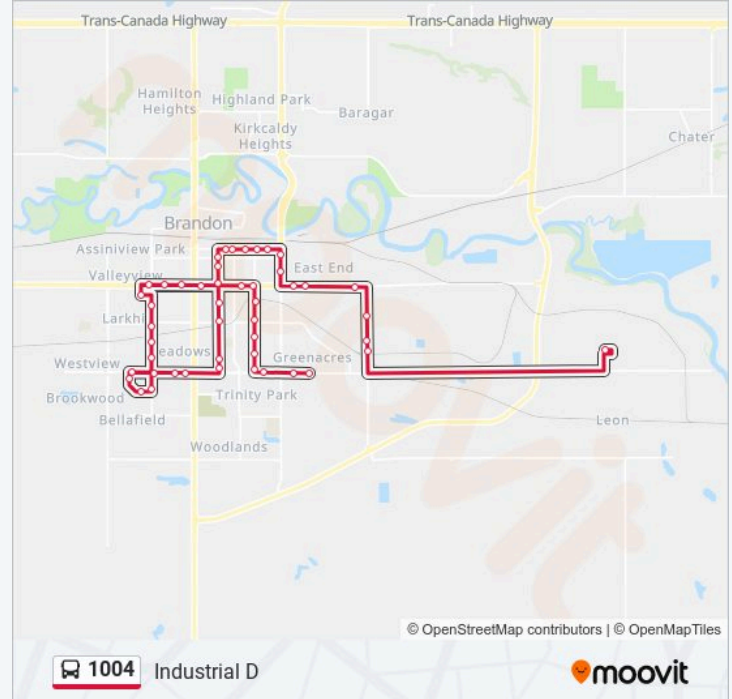

26th Street @ Violet Cres

26th Street @ Parkdale Drive

Parkdale Drive @ Neepawa Drive

Parkdale Drive @ Durum Drive

Richmond Avenue @ Parkdale Drive

Richmond Avenue @ 26th Street

Richmond Avenue @ 22nd Street

Richmond Terminal (South)

Fairview Pch

13th Street @ Queens Avenue

13th Street @ Park Avenue

13th Street @ Van Horne Avenue

13th Street @ Victoria Avenue

13th Street @ Lorne Avenue

13th Street @ Princess Avenue

Rosser Avenue @ 12th Street

Rosser Avenue @ 10th Street

Rosser Ave @ Downtown Terminal

Rosser Avenue @ 6th Street

Rosser Avenue @ 3rd Street

Rosser Avenue @ 1st Street

1st Street @ Lorne Avenue

Victoria East at Russell

Victoria Avenue @ Park Street King George

Victoria Ave E @ Acc

17th St E @ Pfizer - West Side Of 720 Block

17th St E @ Purolator/Douglas St (West Side)

17th St E @ Masterfeeds (West Side)

Maple Leaf Foods