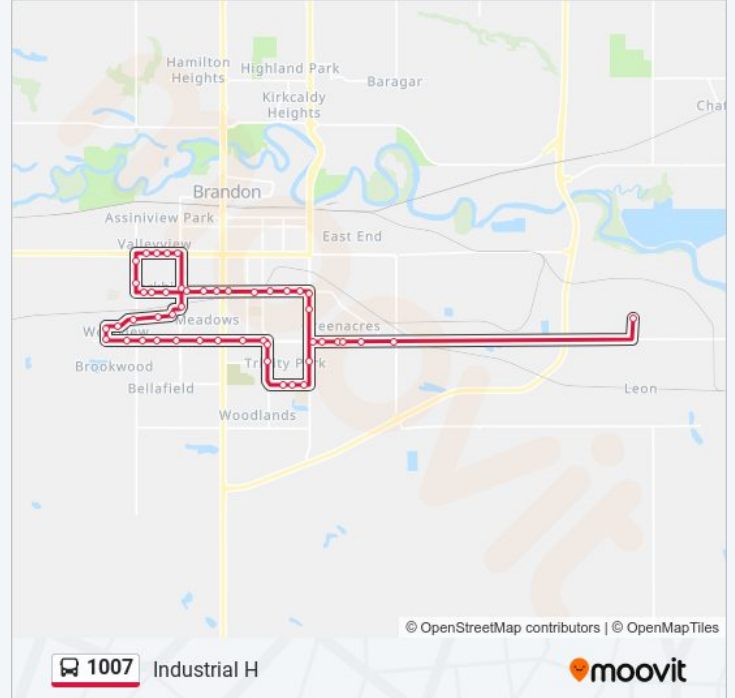

1007 bus Info

Direction: Richmond Avenue @ Elderwood Drive→Maple Leaf Foods

Stops: 48

Trip Duration: 42 min

Line Summary:

Willowdale Cres @ Cypress Blvd (Westridge)

Willowdale Cres @ Silver Birch Dr (E Of S Birch)

26th Street @ Brandon Avenue (East)

26th Street @ Park Avenue (East)

Victoria Avenue @ 26th Street

Victoria Avenue @ Mcdiarmid Drive (North Side)

Victoria Avenue @ Valleyview Cc

Victoria Avenue @ Noonan Drive

Park Avenue @ 17th Street (Playtime)

Park Avenue @ 12th Street

Park Avenue @ 9th Street (South)

Park Avenue @ 5th Street

Park Avenue @ 3rd Street

1st Street @ Park Avenue

1st Street @ Brandon Avenue

Richmond Avenue @ 1st Street

Richmond Avenue @ Percy Street

Civic Services Complex - South Side

Richmond Avenue E @ 17th St E (Pauls Hauling - S)

Maple Leaf Foods

1007 bus time schedules and route maps are available in an offline PDF at moovitapp.com. Use the Moovit App to see live bus times, train schedule or subway schedule, and step-by-step directions for all public transit in Brandon.